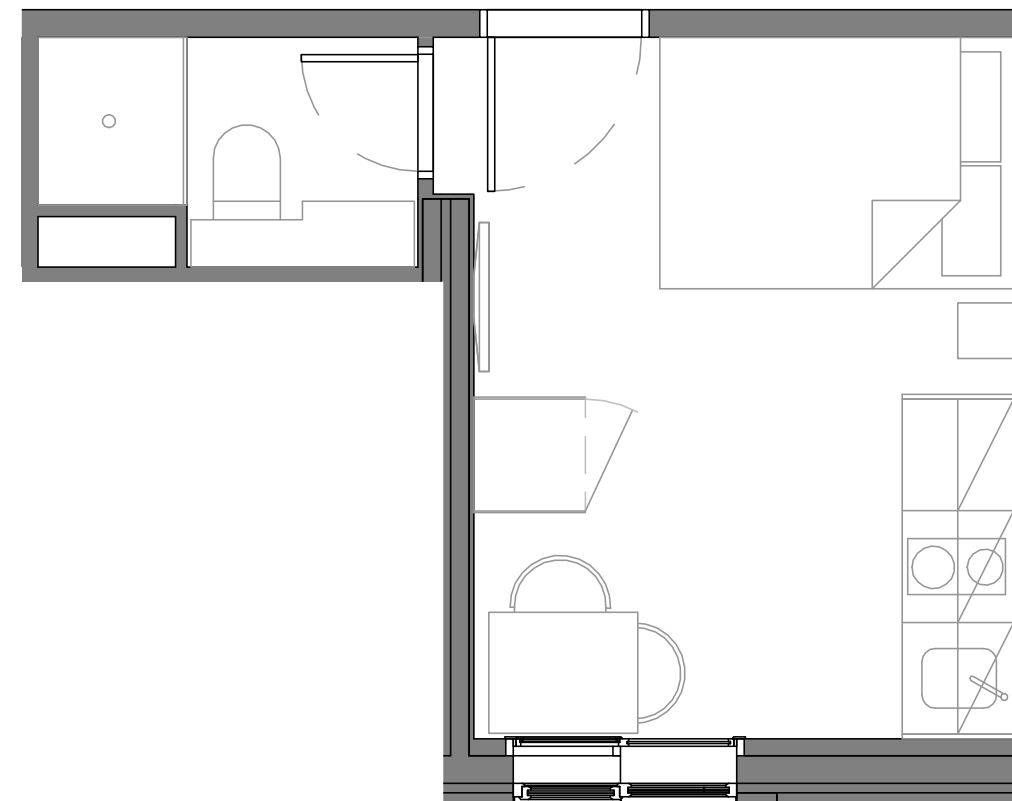

Great Ancoats Street

Apartment number:

Apartment 210

Unit type:

Unit type: Studio

Unit size:

Size: 14m²

Disclaimer Our property images and details are for reference purposes only. The images (including computer generated images) and details of the properties (and any communal or otherwise available areas) we make available are illustrative and are representative and for guidance purposes only. Individual properties may therefore differ. All images, photographs and dimensions are not intended to be relied upon for, nor to form part of, any contract unless specifically incorporated in writing into the contract. Although we have made every effort to display and detail the properties carefully and in a way which is not misleading to you, we cannot guarantee their accuracy.