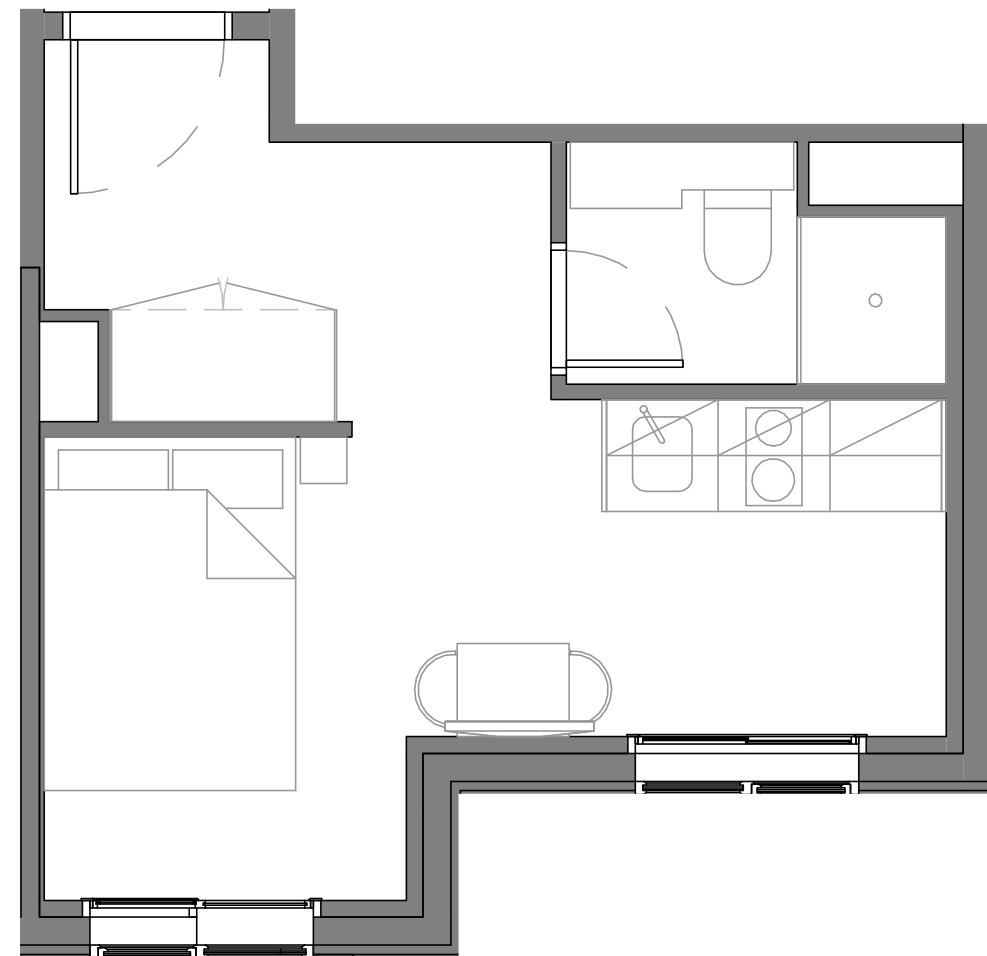

Great Ancoats Street

Apartment number:
Apartment 216

Unit type:
Unit type: Studio

Unit size:
Size: 20m²

Disclaimer Our property images and details are for reference purposes only. The images (including computer generated images) and details of the properties (and any communal or otherwise available areas) we make available are illustrative and are representative and for guidance purposes only. Individual properties may therefore differ. All images, photographs and dimensions are not intended to be relied upon for, nor to form part of, any contract unless specifically incorporated in writing into the contract. Although we have made every effort to display and detail the properties carefully and in a way which is not misleading to you, we cannot guarantee their accuracy.