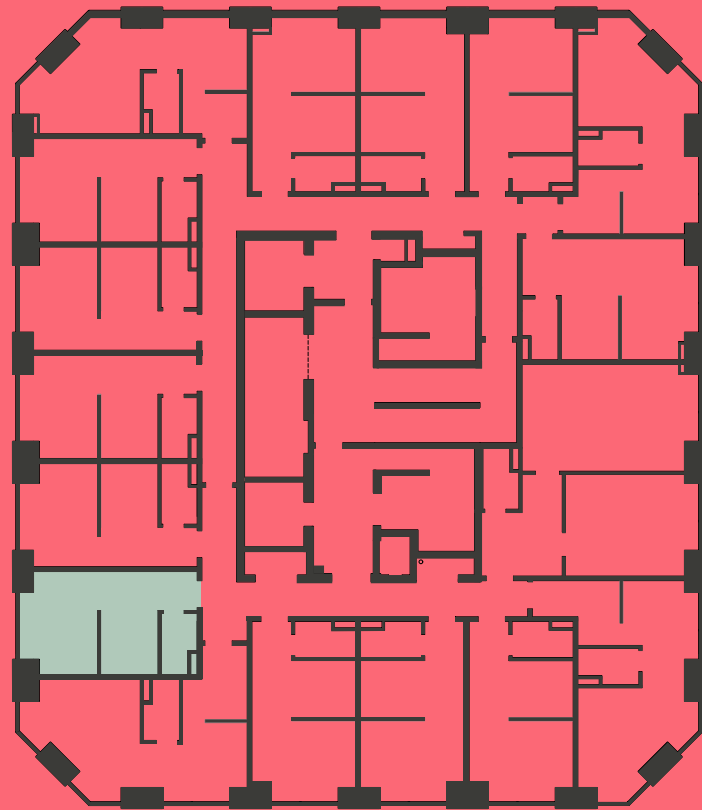

## Apartment 1007

Unit type: Studio

Floor: 10th

Size: 19 m<sup>2</sup>

\*\*Disclaimer Our property images and details are for reference purposes only. The images (including computer generated images) and details of the properties (and any communal or otherwise available areas) we make available are illustrative and are representative and for guidance purposes only. Individual properties may therefore differ. All images, photographs and dimensions are not intended to be relied upon for, nor to form part of, any contract unless specifically incorporated in writing into the contract. Although we have made every effort to display and detail the properties carefully and in a way which is not misleading to you, we cannot guarantee their accuracy.\*\*