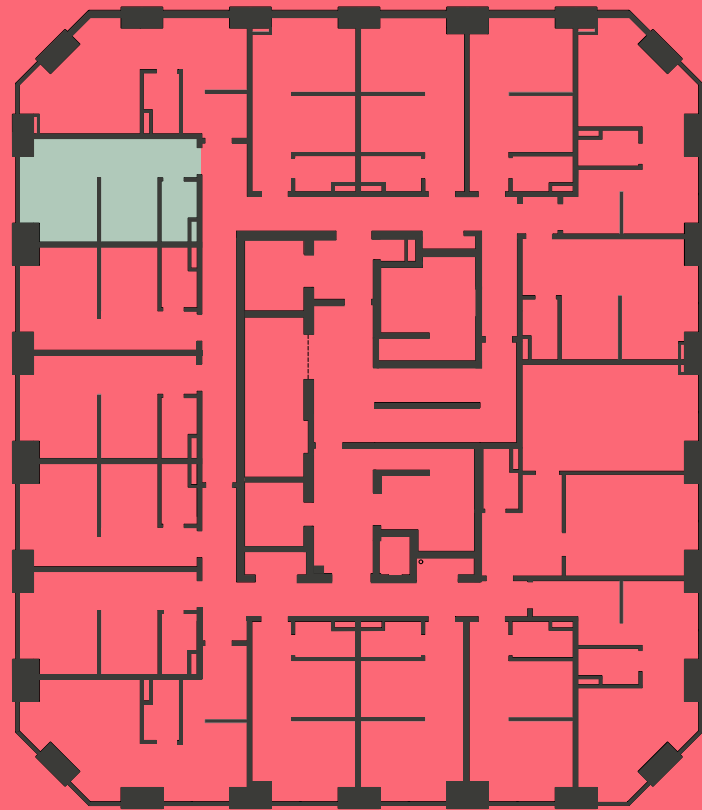

Apartment 1011

Unit type: Studio

Floor: 10th

Size: 19 m²

Disclaimer Our property images and details are for reference purposes only. The images (including computer generated images) and details of the properties (and any communal or otherwise available areas) we make available are illustrative and are representative and for guidance purposes only. Individual properties may therefore differ. All images, photographs and dimensions are not intended to be relied upon for, nor to form part of, any contract unless specifically incorporated in writing into the contract. Although we have made every effort to display and detail the properties carefully and in a way which is not misleading to you, we cannot guarantee their accuracy.