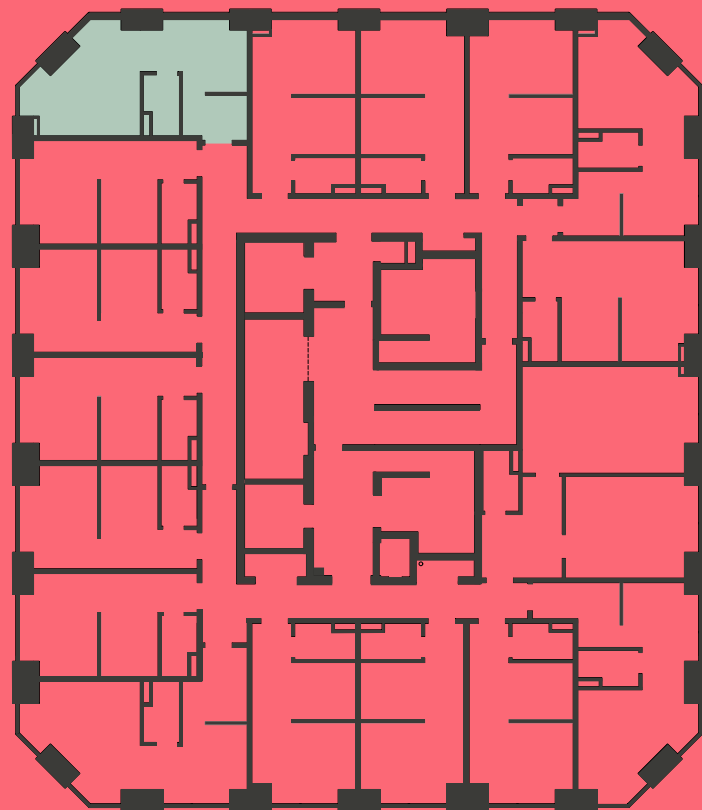

Apartment 1012

Unit type: Studio

Floor: 10th

Size: 23 m²

****Disclaimer** Our property images and details are for reference purposes only. The images (including computer generated images) and details of the properties (and any communal or otherwise available areas) we make available are illustrative and are representative and for guidance purposes only. Individual properties may therefore differ. All images, photographs and dimensions are not intended to be relied upon for, nor to form part of, any contract unless specifically incorporated in writing into the contract. Although we have made every effort to display and detail the properties carefully and in a way which is not misleading to you, we cannot guarantee their accuracy.**