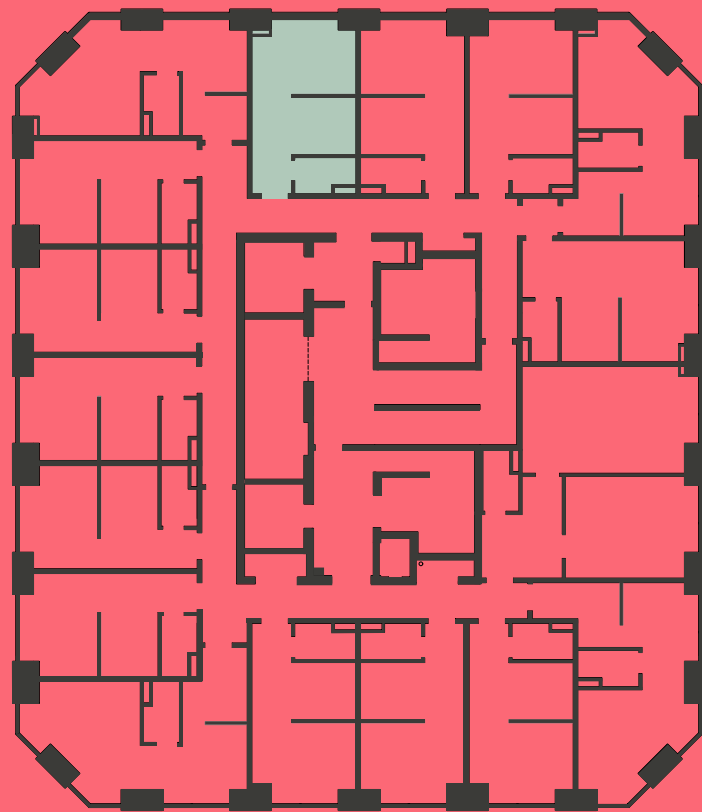

Apartment 1013

Unit type: Studio

Floor: 10th

Size: 19 m²

****Disclaimer** Our property images and details are for reference purposes only. The images (including computer generated images) and details of the properties (and any communal or otherwise available areas) we make available are illustrative and are representative and for guidance purposes only. Individual properties may therefore differ. All images, photographs and dimensions are not intended to be relied upon for, nor to form part of, any contract unless specifically incorporated in writing into the contract. Although we have made every effort to display and detail the properties carefully and in a way which is not misleading to you, we cannot guarantee their accuracy.**