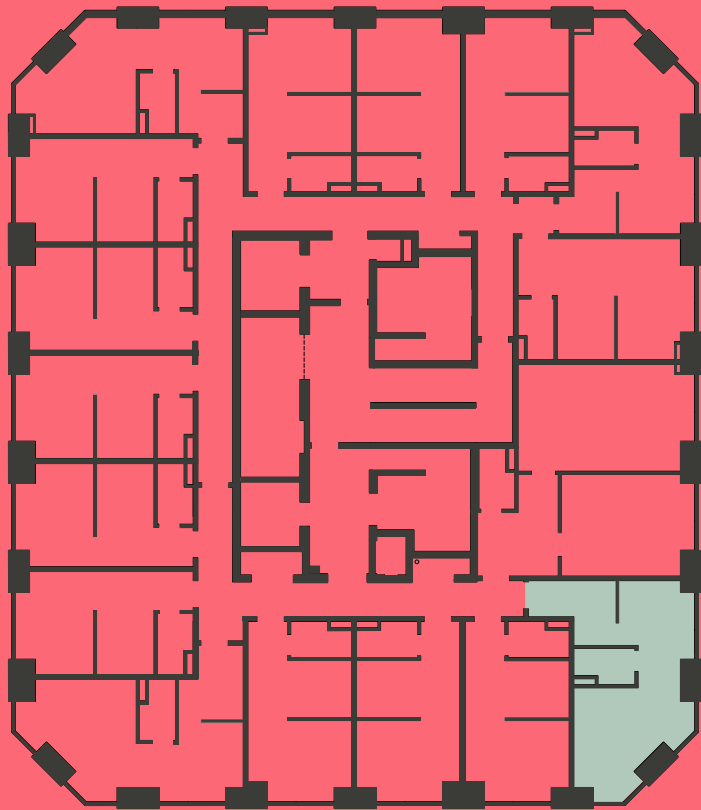

**Apartment 1102**

Unit type: Studio

Floor: 11th

Size: 23.5 m<sup>2</sup>

**\*\*Disclaimer** Our property images and details are for reference purposes only. The images (including computer generated images) and details of the properties (and any communal or otherwise available areas) we make available are illustrative and are representative and for guidance purposes only. Individual properties may therefore differ. All images, photographs and dimensions are not intended to be relied upon for, nor to form part of, any contract unless specifically incorporated in writing into the contract. Although we have made every effort to display and detail the properties carefully and in a way which is not misleading to you, we cannot guarantee their accuracy.\*\*