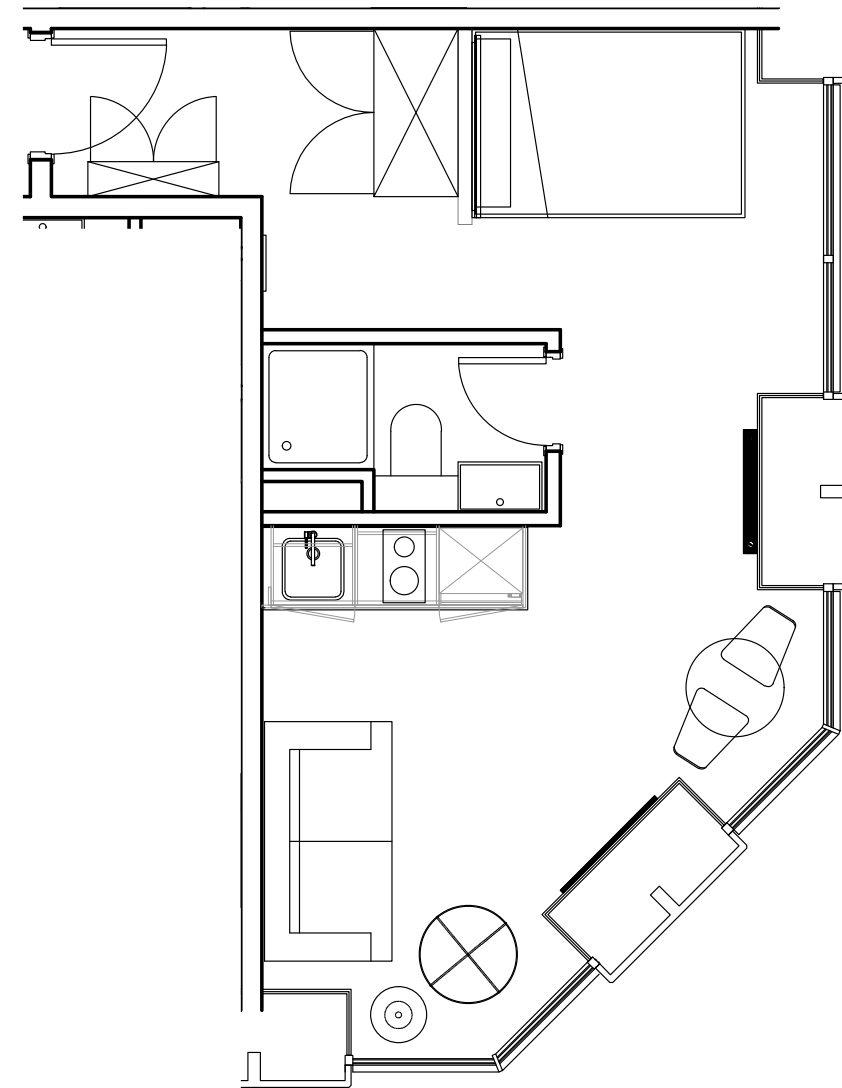

**Apartment 1102**

Unit type: Studio

Floor: 11th

Size: 23.5 m<sup>2</sup>

**\*\*Disclaimer** Our property images and details are for reference purposes only. The images (including computer generated images) and details of the properties (and any communal or otherwise available areas) we make available are illustrative and are representative and for guidance purposes only. Individual properties may therefore differ. All images, photographs and dimensions are not intended to be relied upon for, nor to form part of, any contract unless specifically incorporated in writing into the contract. Although we have made every effort to display and detail the properties carefully and in a way which is not misleading to you, we cannot guarantee their accuracy.\*\*