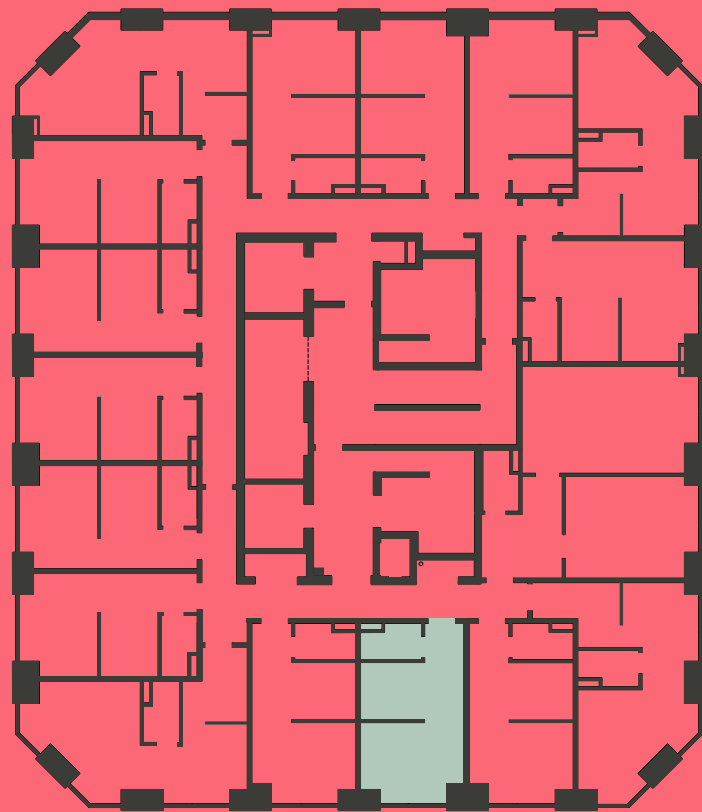

Apartment 1104

Unit type: Studio

Floor: 11th

Size: 19.5 m²

****Disclaimer** Our property images and details are for reference purposes only. The images (including computer generated images) and details of the properties (and any communal or otherwise available areas) we make available are illustrative and are representative and for guidance purposes only. Individual properties may therefore differ. All images, photographs and dimensions are not intended to be relied upon for, nor to form part of, any contract unless specifically incorporated in writing into the contract. Although we have made every effort to display and detail the properties carefully and in a way which is not misleading to you, we cannot guarantee their accuracy.**