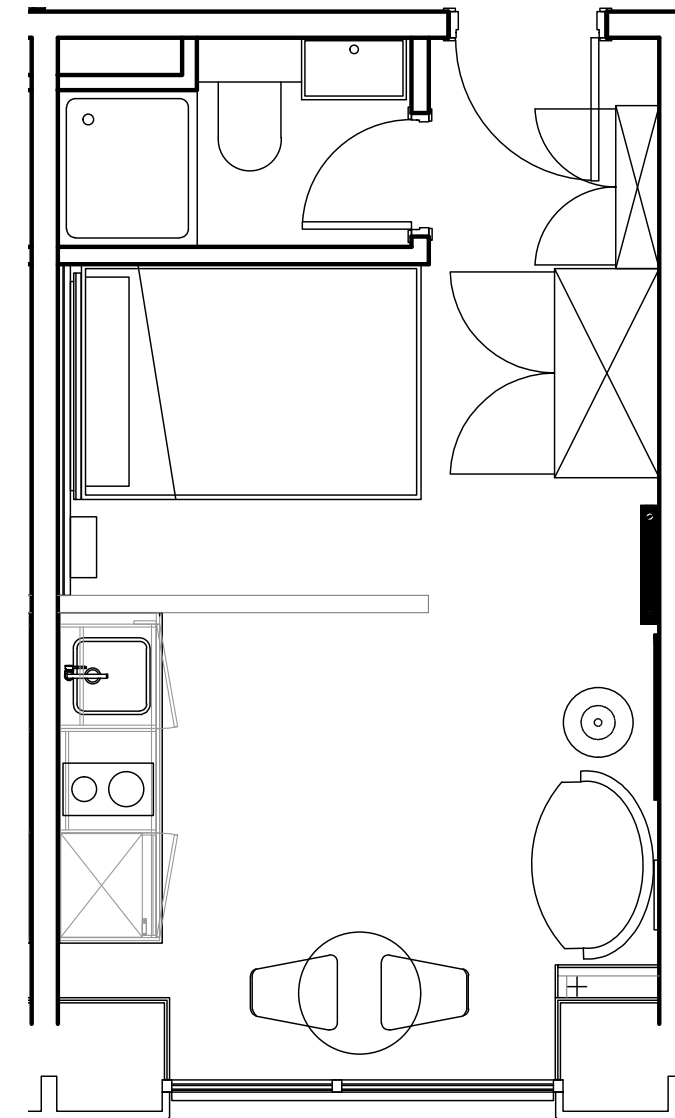

Apartment 1104

Unit type: Studio

Floor: 11th

Size: 19.5 m²

****Disclaimer** Our property images and details are for reference purposes only. The images (including computer generated images) and details of the properties (and any communal or otherwise available areas) we make available are illustrative and are representative and for guidance purposes only. Individual properties may therefore differ. All images, photographs and dimensions are not intended to be relied upon for, nor to form part of, any contract unless specifically incorporated in writing into the contract. Although we have made every effort to display and detail the properties carefully and in a way which is not misleading to you, we cannot guarantee their accuracy.**