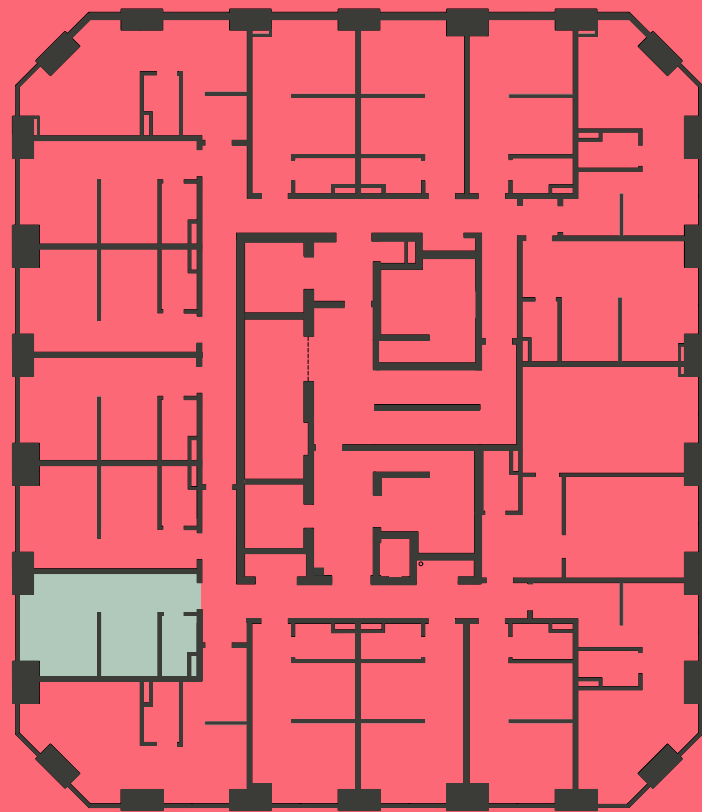

Apartment 1107

Unit type: Studio

Floor: 11th

Size: 19 m²

Disclaimer Our property images and details are for reference purposes only. The images (including computer generated images) and details of the properties (and any communal or otherwise available areas) we make available are illustrative and are representative and for guidance purposes only. Individual properties may therefore differ. All images, photographs and dimensions are not intended to be relied upon for, nor to form part of, any contract unless specifically incorporated in writing into the contract. Although we have made every effort to display and detail the properties carefully and in a way which is not misleading to you, we cannot guarantee their accuracy.