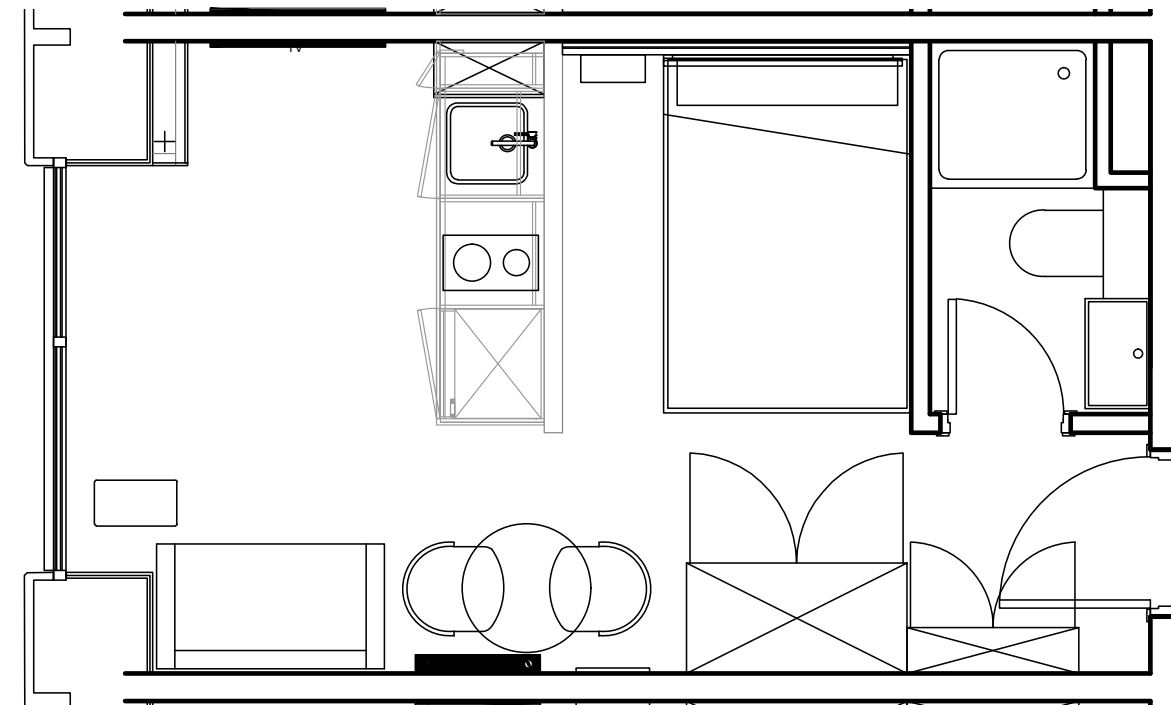

City Co-Living Newcastle

Apartment 1108

Unit type: Studio

Floor: 11th

Size: 19 m²

Disclaimer Our property images and details are for reference purposes only. The images (including computer generated images) and details of the properties (and any communal or otherwise available areas) we make available are illustrative and are representative and for guidance purposes only. Individual properties may therefore differ. All images, photographs and dimensions are not intended to be relied upon for, nor to form part of, any contract unless specifically incorporated in writing into the contract. Although we have made every effort to display and detail the properties carefully and in a way which is not misleading to you, we cannot guarantee their accuracy.