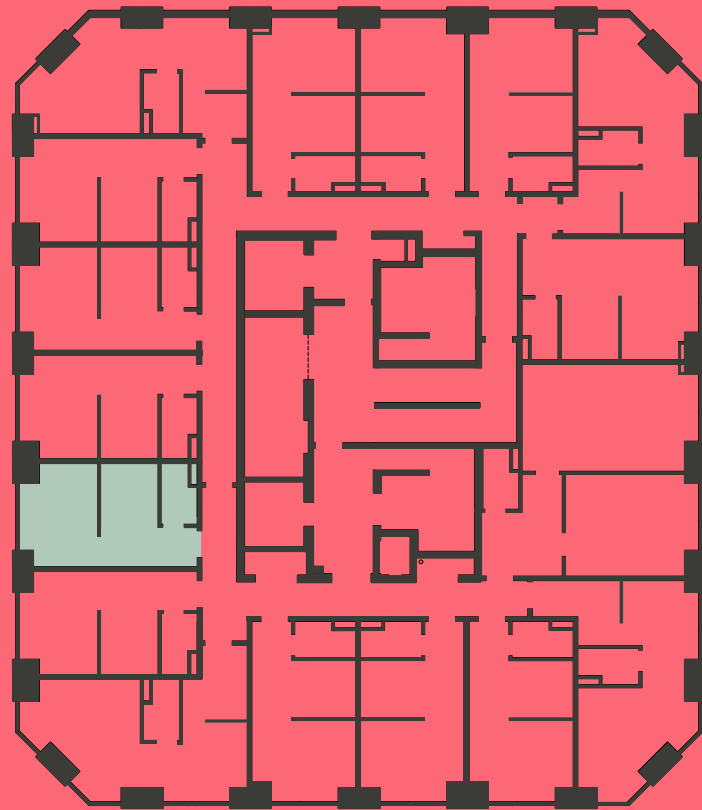

City Co-Living Newcastle

Apartment 1108

Unit type: Studio

Floor: 11th

Size: 19 m²

Disclaimer Our property images and details are for reference purposes only. The images (including computer generated images) and details of the properties (and any communal or otherwise available areas) we make available are illustrative and are representative and for guidance purposes only. Individual properties may therefore differ. All images, photographs and dimensions are not intended to be relied upon for, nor to form part of, any contract unless specifically incorporated in writing into the contract. Although we have made every effort to display and detail the properties carefully and in a way which is not misleading to you, we cannot guarantee their accuracy.