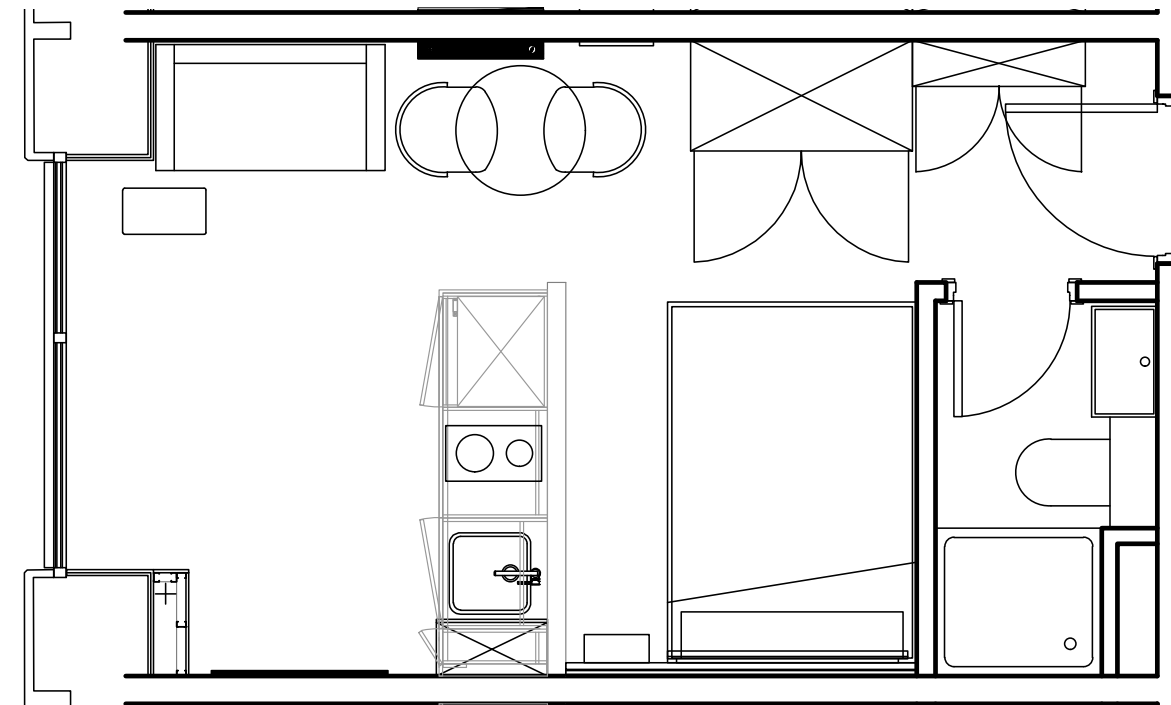

City Co-Living Newcastle

Apartment 1109

Unit type: Studio

Floor: 11th

Size: 19 m²

Disclaimer Our property images and details are for reference purposes only. The images (including computer generated images) and details of the properties (and any communal or otherwise available areas) we make available are illustrative and are representative and for guidance purposes only. Individual properties may therefore differ. All images, photographs and dimensions are not intended to be relied upon for, nor to form part of, any contract unless specifically incorporated in writing into the contract. Although we have made every effort to display and detail the properties carefully and in a way which is not misleading to you, we cannot guarantee their accuracy.