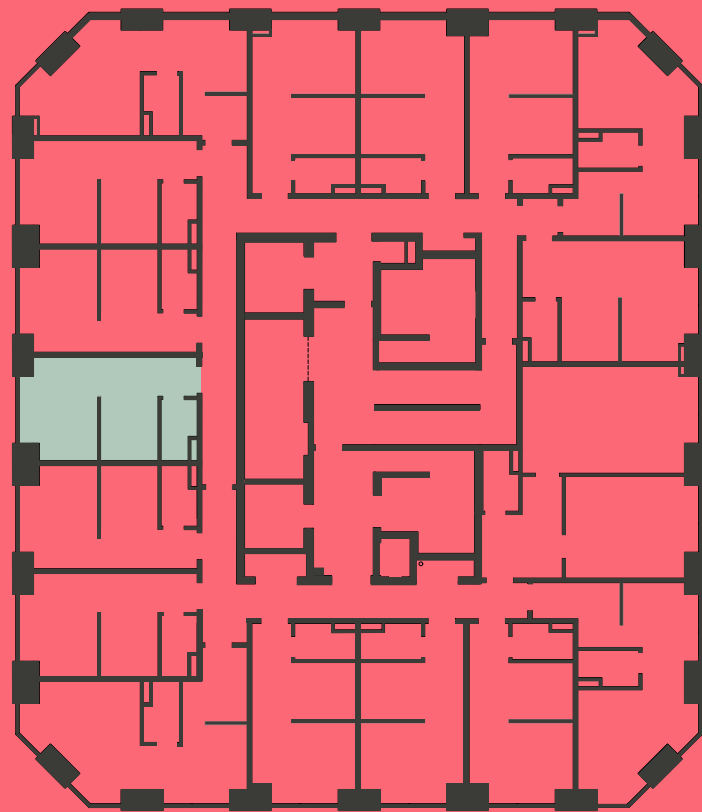

City Co-Living Newcastle

Apartment 1109

Unit type: Studio

Floor: 11th

Size: 19 m²

Disclaimer Our property images and details are for reference purposes only. The images (including computer generated images) and details of the properties (and any communal or otherwise available areas) we make available are illustrative and are representative and for guidance purposes only. Individual properties may therefore differ. All images, photographs and dimensions are not intended to be relied upon for, nor to form part of, any contract unless specifically incorporated in writing into the contract. Although we have made every effort to display and detail the properties carefully and in a way which is not misleading to you, we cannot guarantee their accuracy.