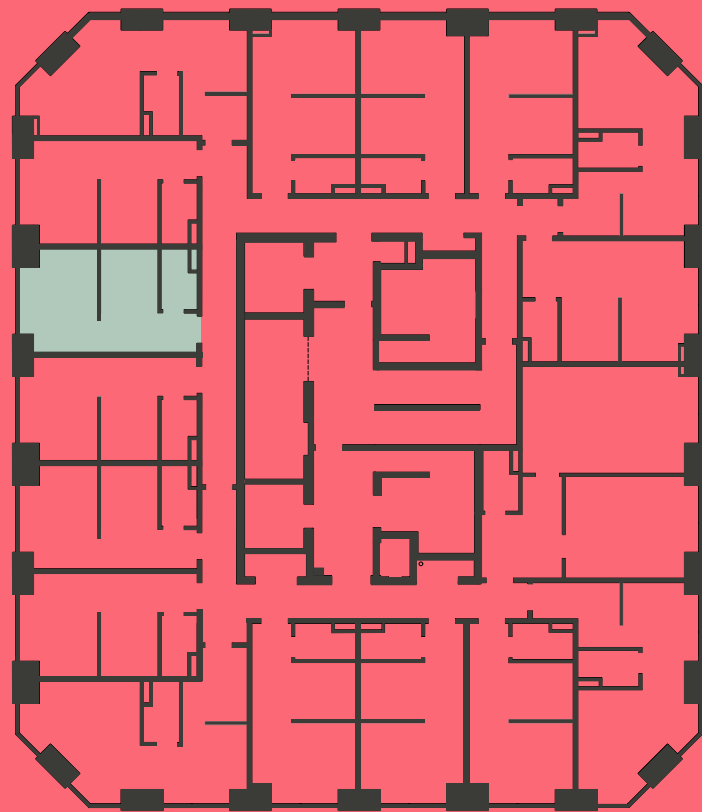

City Co-Living Newcastle

Apartment 1110

Unit type: Studio

Floor: 11th

Size: 19 m²

Disclaimer Our property images and details are for reference purposes only. The images (including computer generated images) and details of the properties (and any communal or otherwise available areas) we make available are illustrative and are representative and for guidance purposes only. Individual properties may therefore differ. All images, photographs and dimensions are not intended to be relied upon for, nor to form part of, any contract unless specifically incorporated in writing into the contract. Although we have made every effort to display and detail the properties carefully and in a way which is not misleading to you, we cannot guarantee their accuracy.