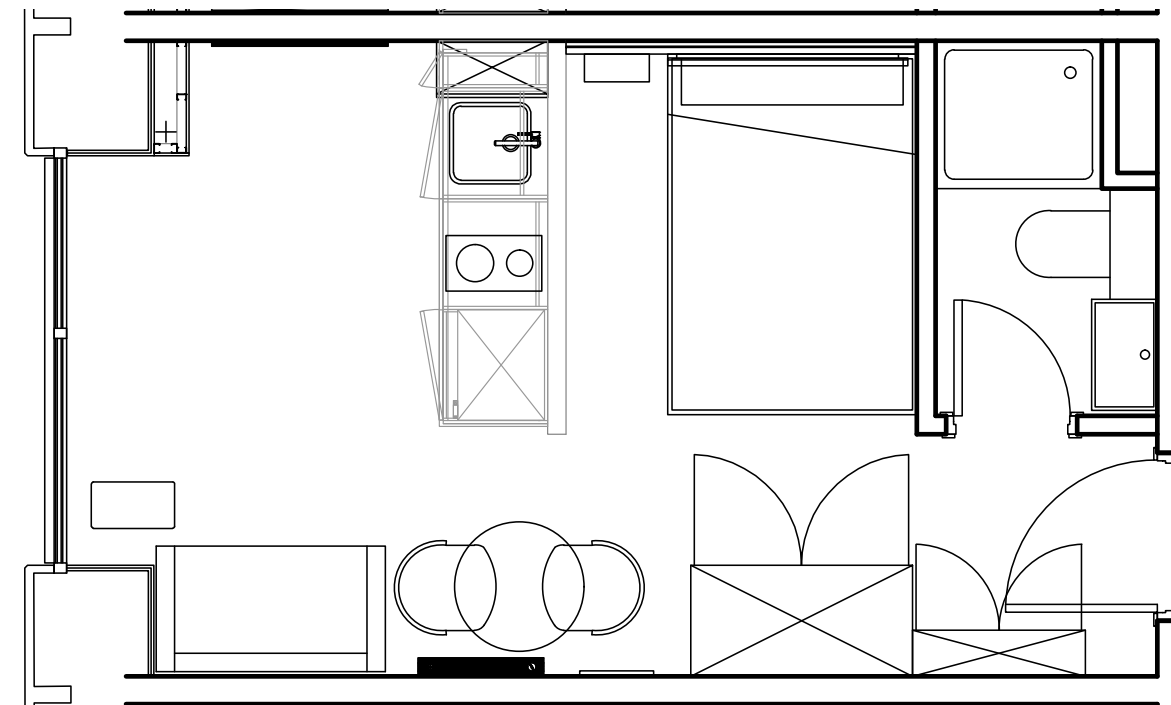

City Co-Living Newcastle

Apartment 1110

Unit type: Studio

Floor: 11th

Size: 19 m²

Disclaimer Our property images and details are for reference purposes only. The images (including computer generated images) and details of the properties (and any communal or otherwise available areas) we make available are illustrative and are representative and for guidance purposes only. Individual properties may therefore differ. All images, photographs and dimensions are not intended to be relied upon for, nor to form part of, any contract unless specifically incorporated in writing into the contract. Although we have made every effort to display and detail the properties carefully and in a way which is not misleading to you, we cannot guarantee their accuracy.