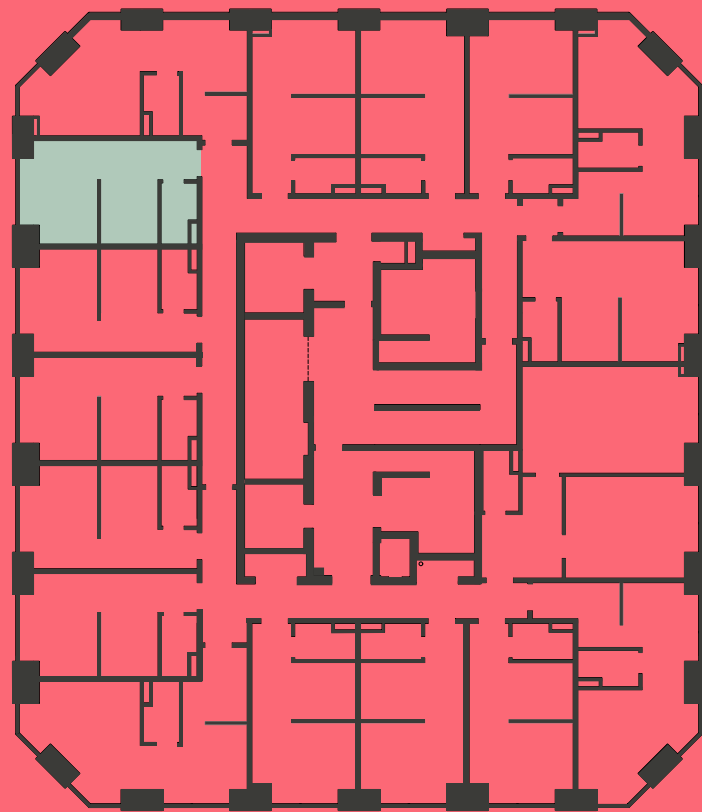

City Co-Living Newcastle

Apartment 1111

Unit type: Studio

Floor: 11th

Size: 19 m²

Disclaimer Our property images and details are for reference purposes only. The images (including computer generated images) and details of the properties (and any communal or otherwise available areas) we make available are illustrative and are representative and for guidance purposes only. Individual properties may therefore differ. All images, photographs and dimensions are not intended to be relied upon for, nor to form part of, any contract unless specifically incorporated in writing into the contract. Although we have made every effort to display and detail the properties carefully and in a way which is not misleading to you, we cannot guarantee their accuracy.