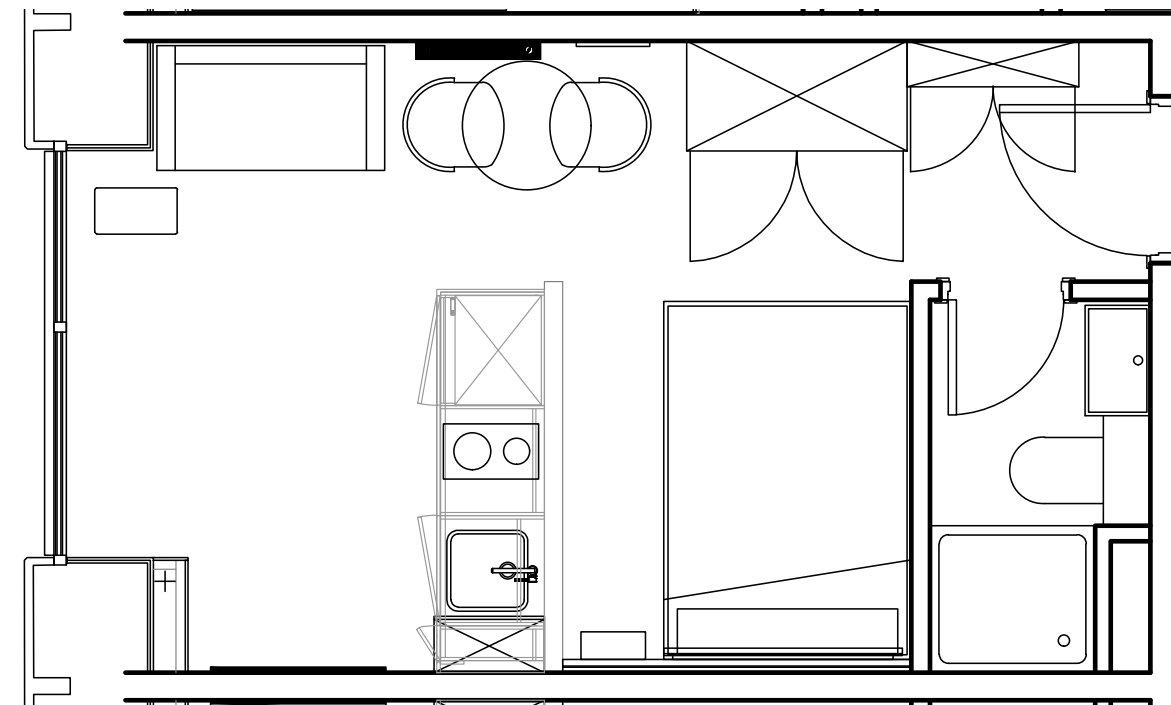

City Co-Living Newcastle

Apartment 1111

Unit type: Studio

Floor: 11th

Size: 19 m²

Disclaimer Our property images and details are for reference purposes only. The images (including computer generated images) and details of the properties (and any communal or otherwise available areas) we make available are illustrative and are representative and for guidance purposes only. Individual properties may therefore differ. All images, photographs and dimensions are not intended to be relied upon for, nor to form part of, any contract unless specifically incorporated in writing into the contract. Although we have made every effort to display and detail the properties carefully and in a way which is not misleading to you, we cannot guarantee their accuracy.