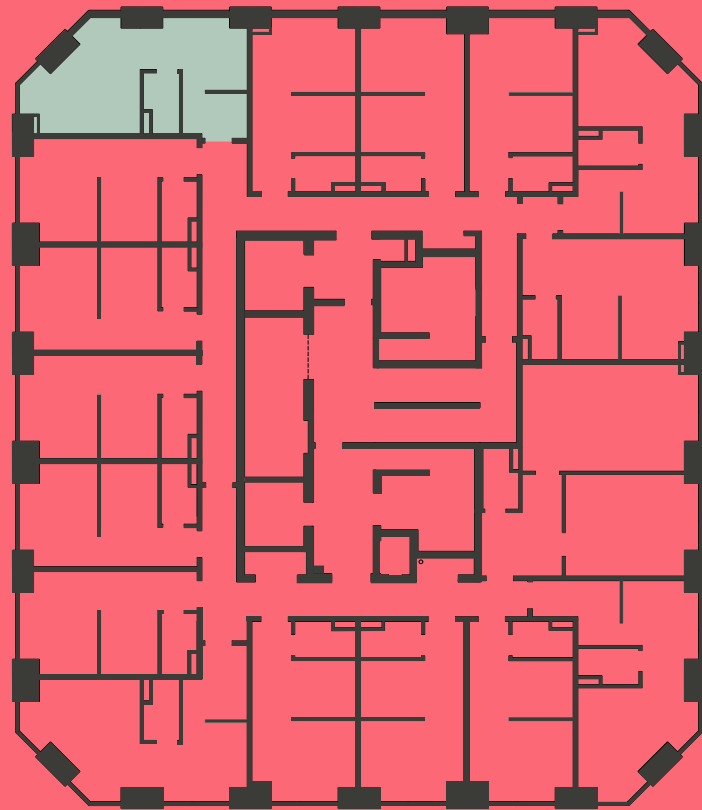

## Apartment 1112

Unit type: Studio

Floor: 11th

Size: 23 m<sup>2</sup>

\*\*Disclaimer Our property images and details are for reference purposes only. The images (including computer generated images) and details of the properties (and any communal or otherwise available areas) we make available are illustrative and are representative and for guidance purposes only. Individual properties may therefore differ. All images, photographs and dimensions are not intended to be relied upon for, nor to form part of, any contract unless specifically incorporated in writing into the contract. Although we have made every effort to display and detail the properties carefully and in a way which is not misleading to you, we cannot guarantee their accuracy.\*\*