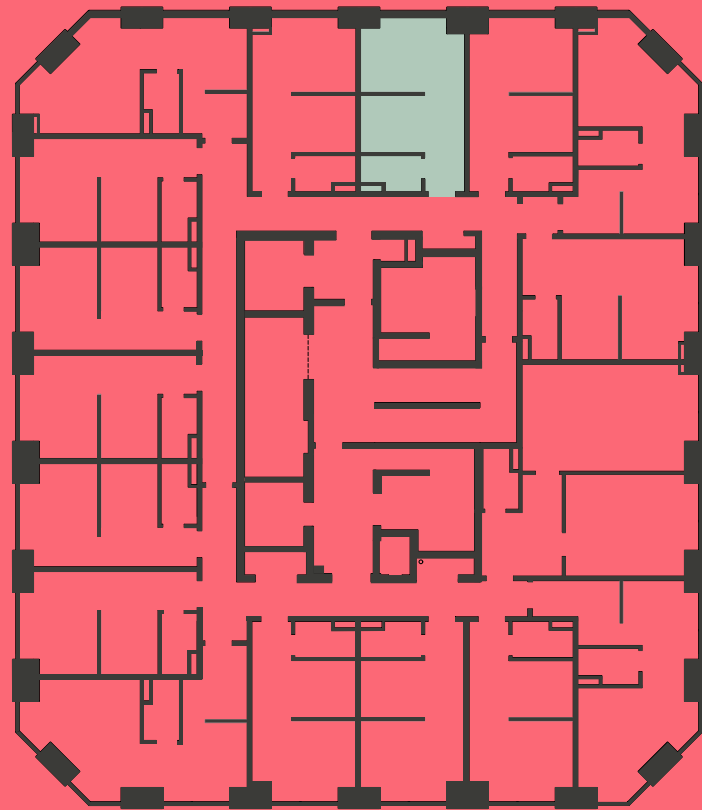

**Apartment 1114**

Unit type: Studio

Floor: 11th

Size: 19 m<sup>2</sup>

\*\*Disclaimer Our property images and details are for reference purposes only. The images (including computer generated images) and details of the properties (and any communal or otherwise available areas) we make available are illustrative and are representative and for guidance purposes only. Individual properties may therefore differ. All images, photographs and dimensions are not intended to be relied upon for, nor to form part of, any contract unless specifically incorporated in writing into the contract. Although we have made every effort to display and detail the properties carefully and in a way which is not misleading to you, we cannot guarantee their accuracy.\*\*