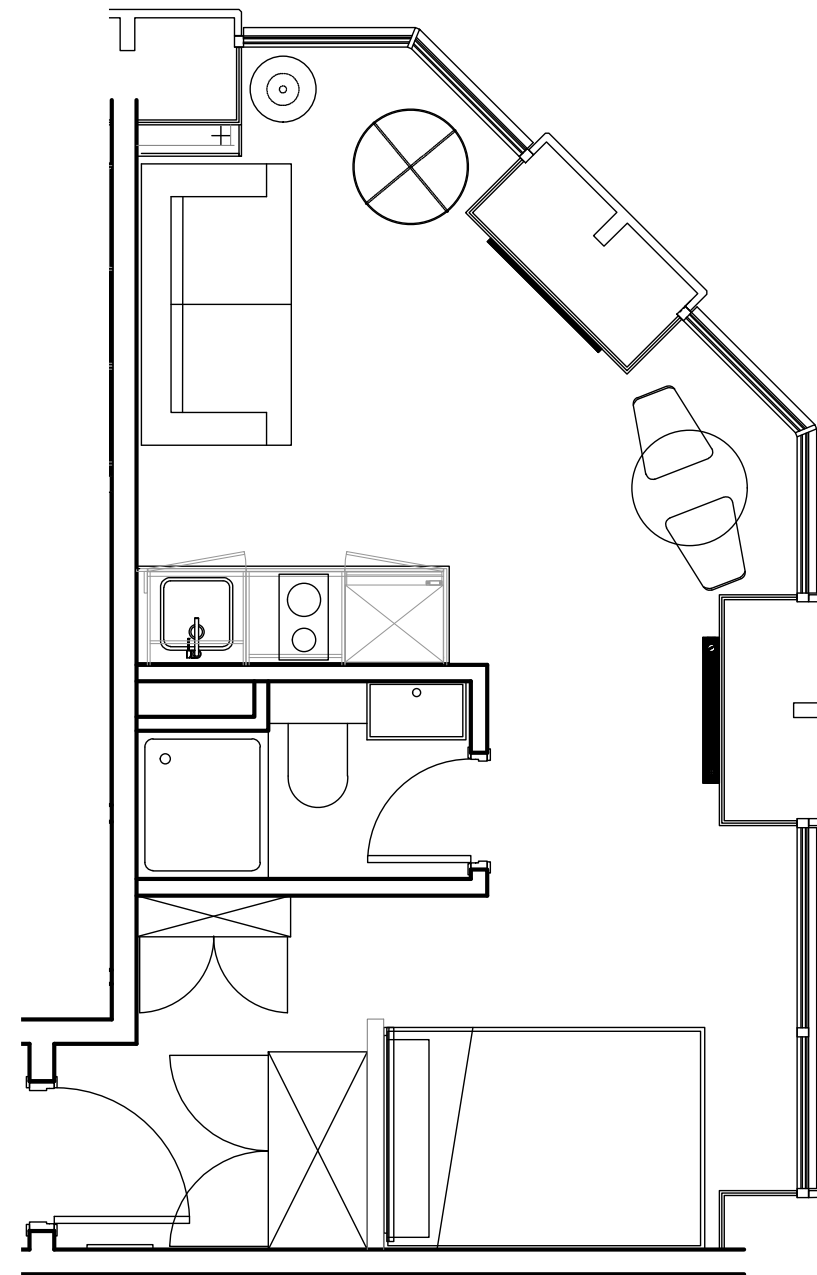

## Apartment 1116

Unit type: Studio

Floor: 11th

Size: 23 m<sup>2</sup>

\*\*Disclaimer Our property images and details are for reference purposes only. The images (including computer generated images) and details of the properties (and any communal or otherwise available areas) we make available are illustrative and are representative and for guidance purposes only. Individual properties may therefore differ. All images, photographs and dimensions are not intended to be relied upon for, nor to form part of, any contract unless specifically incorporated in writing into the contract. Although we have made every effort to display and detail the properties carefully and in a way which is not misleading to you, we cannot guarantee their accuracy.\*\*