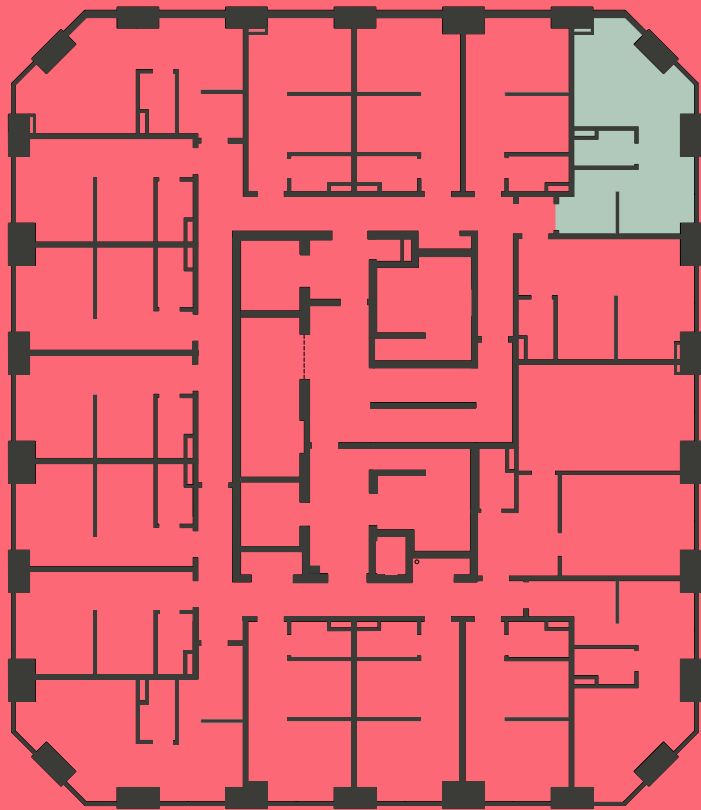

## Apartment 1116

Unit type: Studio

Floor: 11th

Size: 23 m<sup>2</sup>

\*\*Disclaimer Our property images and details are for reference purposes only. The images (including computer generated images) and details of the properties (and any communal or otherwise available areas) we make available are illustrative and are representative and for guidance purposes only. Individual properties may therefore differ. All images, photographs and dimensions are not intended to be relied upon for, nor to form part of, any contract unless specifically incorporated in writing into the contract. Although we have made every effort to display and detail the properties carefully and in a way which is not misleading to you, we cannot guarantee their accuracy.\*\*