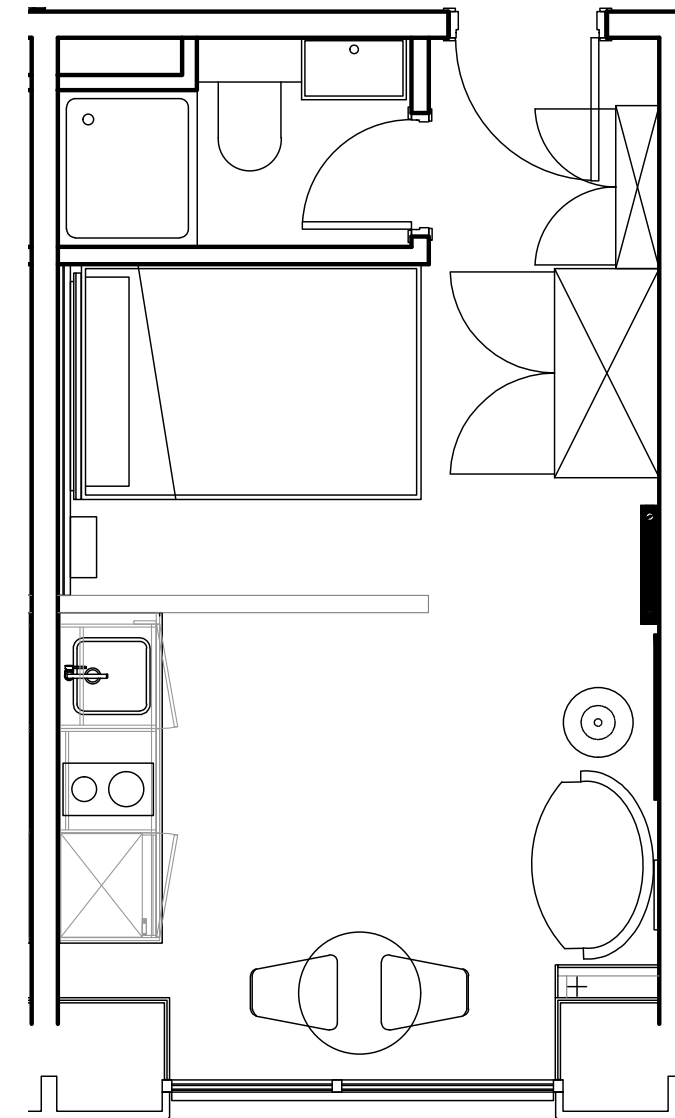

Apartment 1204

Unit type: Studio

Floor: 12th

Size: 19.5 m²

Disclaimer Our property images and details are for reference purposes only. The images (including computer generated images) and details of the properties (and any communal or otherwise available areas) we make available are illustrative and are representative and for guidance purposes only. Individual properties may therefore differ. All images, photographs and dimensions are not intended to be relied upon for, nor to form part of, any contract unless specifically incorporated in writing into the contract. Although we have made every effort to display and detail the properties carefully and in a way which is not misleading to you, we cannot guarantee their accuracy.