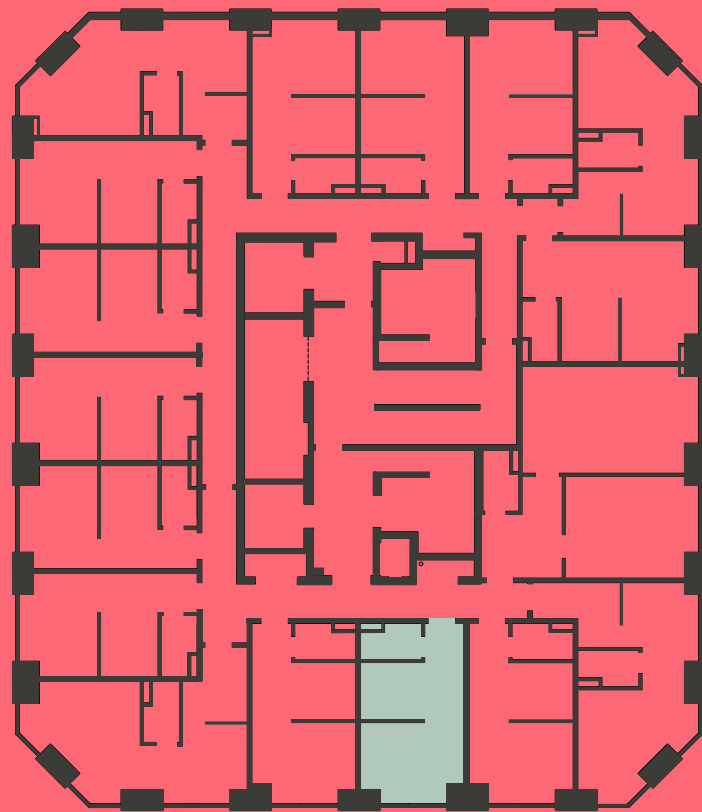

Apartment 1204

Unit type: Studio

Floor: 12th

Size: 19.5 m²

Disclaimer Our property images and details are for reference purposes only. The images (including computer generated images) and details of the properties (and any communal or otherwise available areas) we make available are illustrative and are representative and for guidance purposes only. Individual properties may therefore differ. All images, photographs and dimensions are not intended to be relied upon for, nor to form part of, any contract unless specifically incorporated in writing into the contract. Although we have made every effort to display and detail the properties carefully and in a way which is not misleading to you, we cannot guarantee their accuracy.