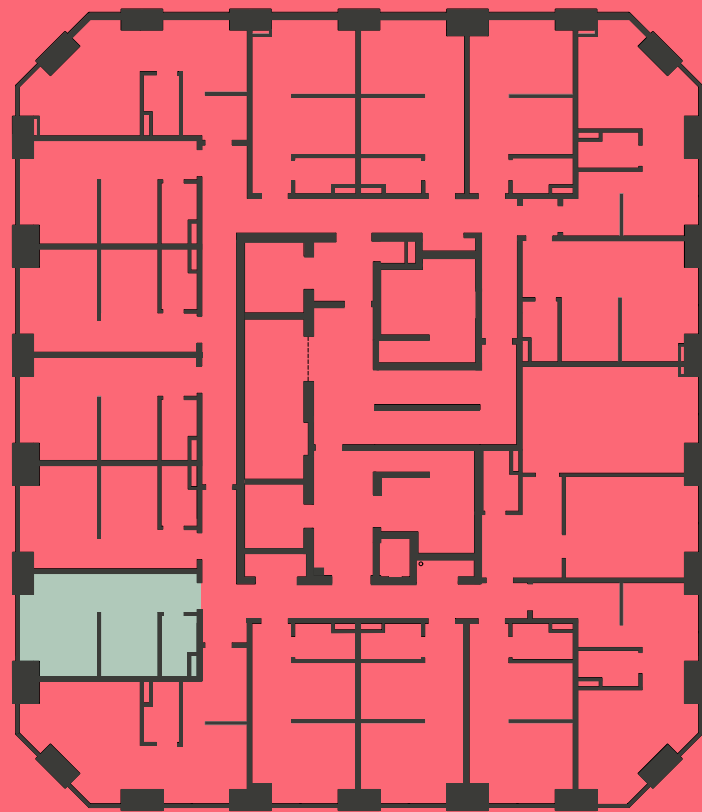

City Co-Living Newcastle

Apartment 1207

Unit type: Studio

Floor: 12th

Size: 19 m²

Disclaimer Our property images and details are for reference purposes only. The images (including computer generated images) and details of the properties (and any communal or otherwise available areas) we make available are illustrative and are representative and for guidance purposes only. Individual properties may therefore differ. All images, photographs and dimensions are not intended to be relied upon for, nor to form part of, any contract unless specifically incorporated in writing into the contract. Although we have made every effort to display and detail the properties carefully and in a way which is not misleading to you, we cannot guarantee their accuracy.