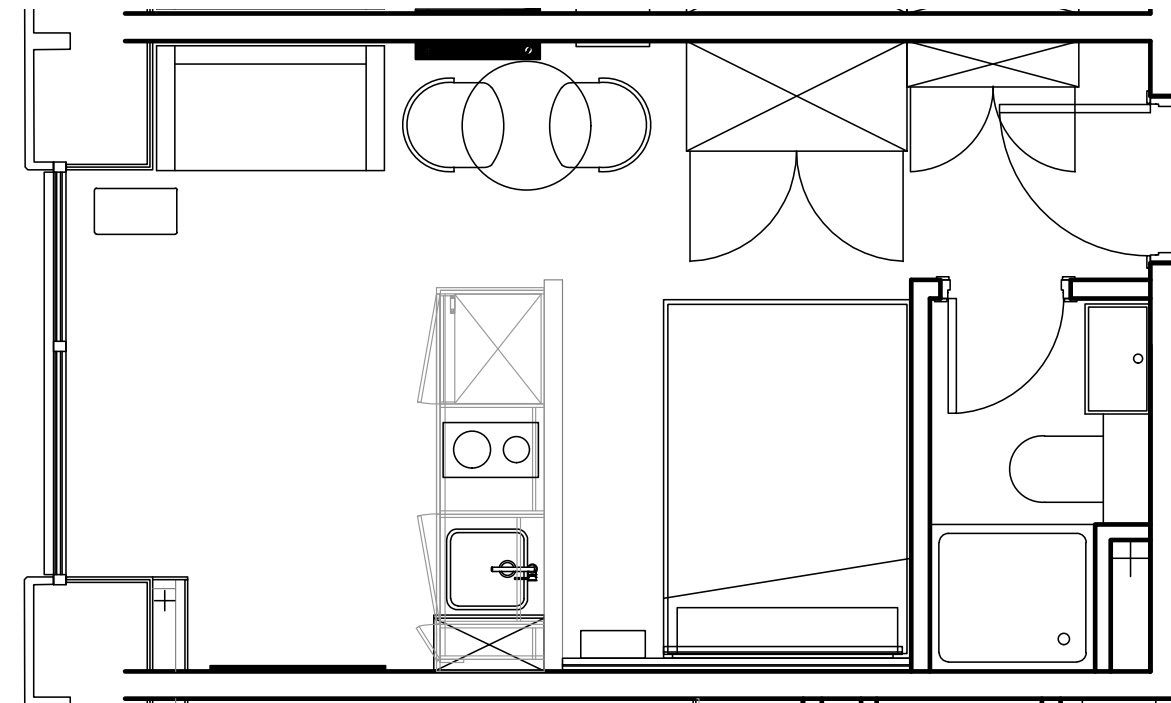

City Co-Living Newcastle

Apartment 1207

Unit type: Studio

Floor: 12th

Size: 19 m²

Disclaimer Our property images and details are for reference purposes only. The images (including computer generated images) and details of the properties (and any communal or otherwise available areas) we make available are illustrative and are representative and for guidance purposes only. Individual properties may therefore differ. All images, photographs and dimensions are not intended to be relied upon for, nor to form part of, any contract unless specifically incorporated in writing into the contract. Although we have made every effort to display and detail the properties carefully and in a way which is not misleading to you, we cannot guarantee their accuracy.