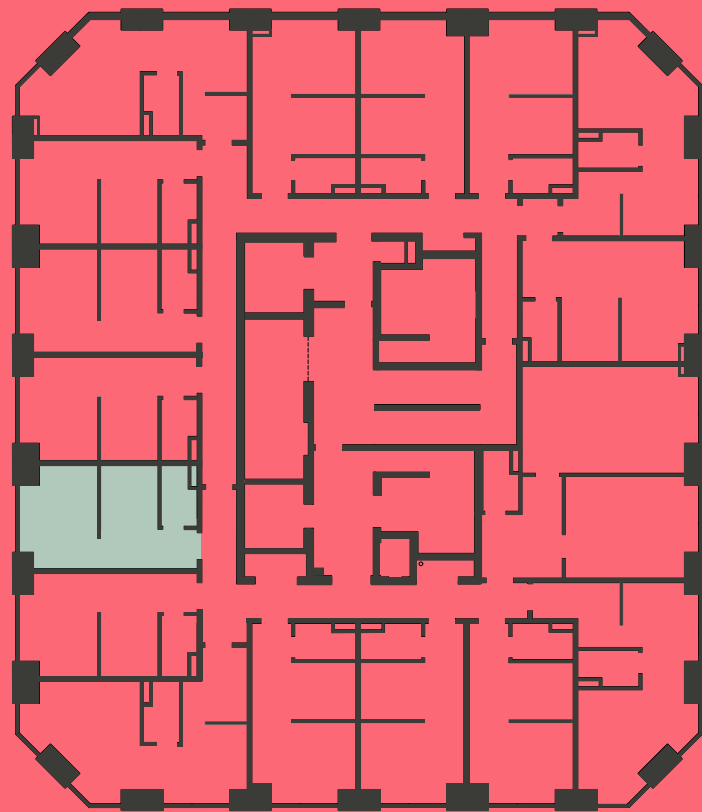

## Apartment 1208

Unit type: Studio

Floor: 12th

Size: 19 m<sup>2</sup>

\*\*Disclaimer Our property images and details are for reference purposes only. The images (including computer generated images) and details of the properties (and any communal or otherwise available areas) we make available are illustrative and are representative and for guidance purposes only. Individual properties may therefore differ. All images, photographs and dimensions are not intended to be relied upon for, nor to form part of, any contract unless specifically incorporated in writing into the contract. Although we have made every effort to display and detail the properties carefully and in a way which is not misleading to you, we cannot guarantee their accuracy.\*\*