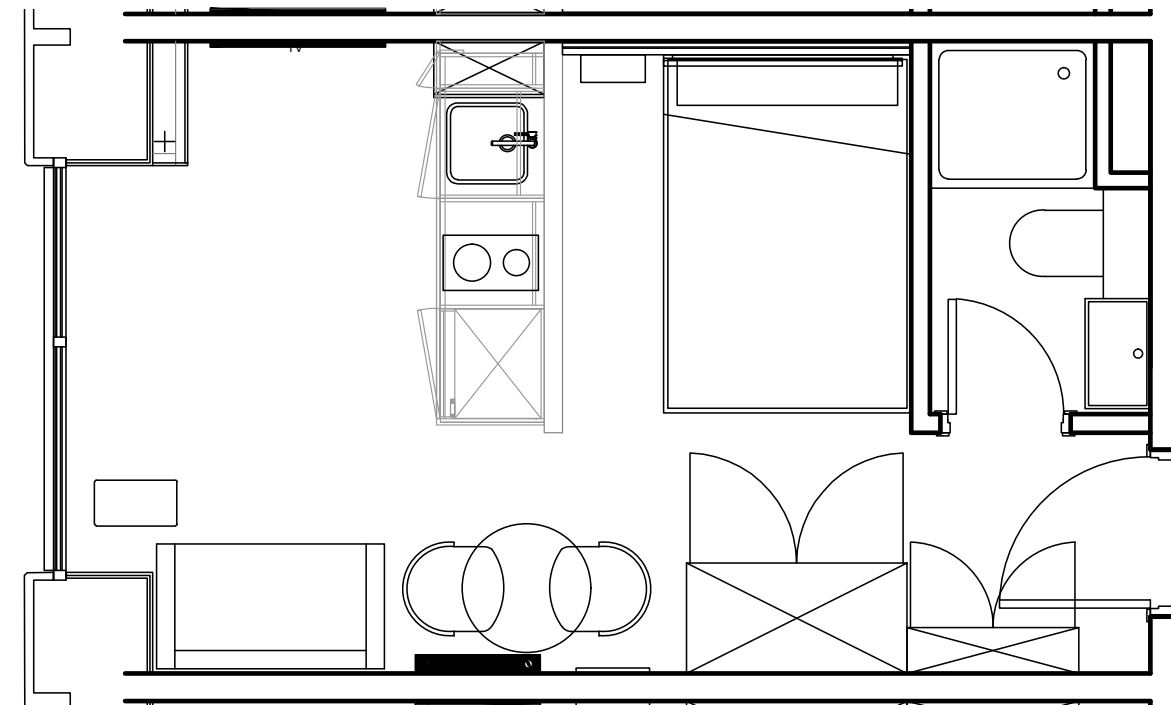

## Apartment 1208

Unit type: Studio

Floor: 12th

Size: 19 m<sup>2</sup>

\*\*Disclaimer Our property images and details are for reference purposes only. The images (including computer generated images) and details of the properties (and any communal or otherwise available areas) we make available are illustrative and are representative and for guidance purposes only. Individual properties may therefore differ. All images, photographs and dimensions are not intended to be relied upon for, nor to form part of, any contract unless specifically incorporated in writing into the contract. Although we have made every effort to display and detail the properties carefully and in a way which is not misleading to you, we cannot guarantee their accuracy.\*\*