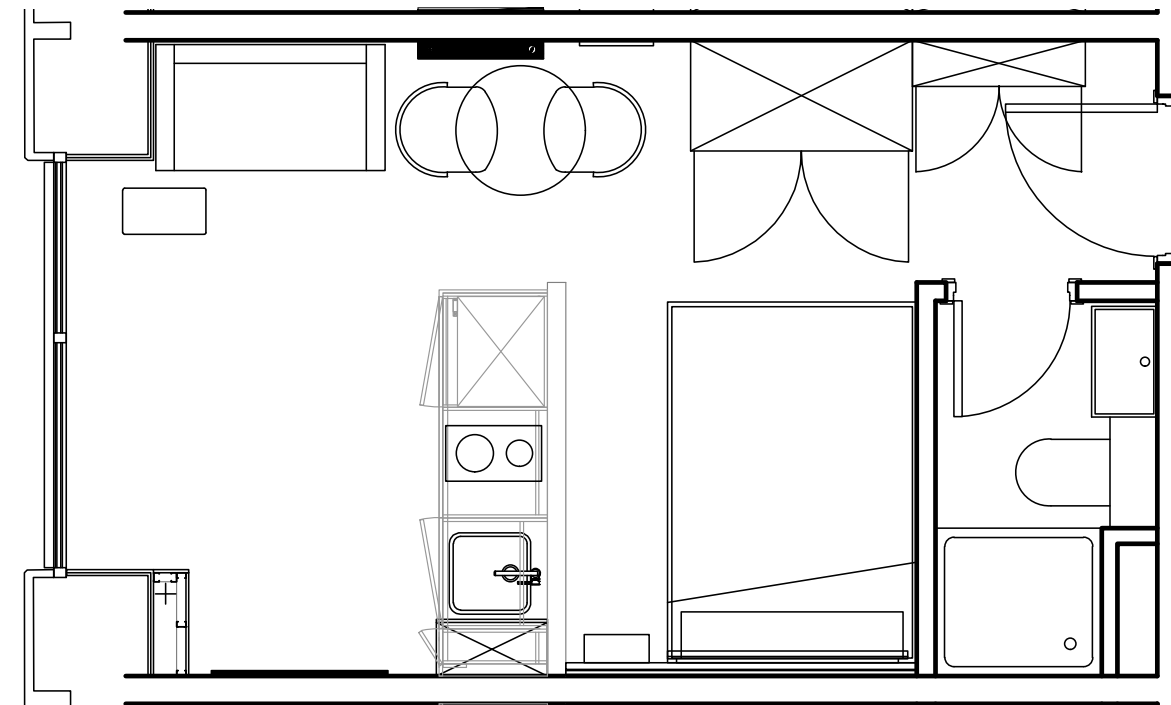

## Apartment 1209

Unit type: Studio

Floor: 12th

Size: 19 m<sup>2</sup>

\*\*Disclaimer Our property images and details are for reference purposes only. The images (including computer generated images) and details of the properties (and any communal or otherwise available areas) we make available are illustrative and are representative and for guidance purposes only. Individual properties may therefore differ. All images, photographs and dimensions are not intended to be relied upon for, nor to form part of, any contract unless specifically incorporated in writing into the contract. Although we have made every effort to display and detail the properties carefully and in a way which is not misleading to you, we cannot guarantee their accuracy.\*\*