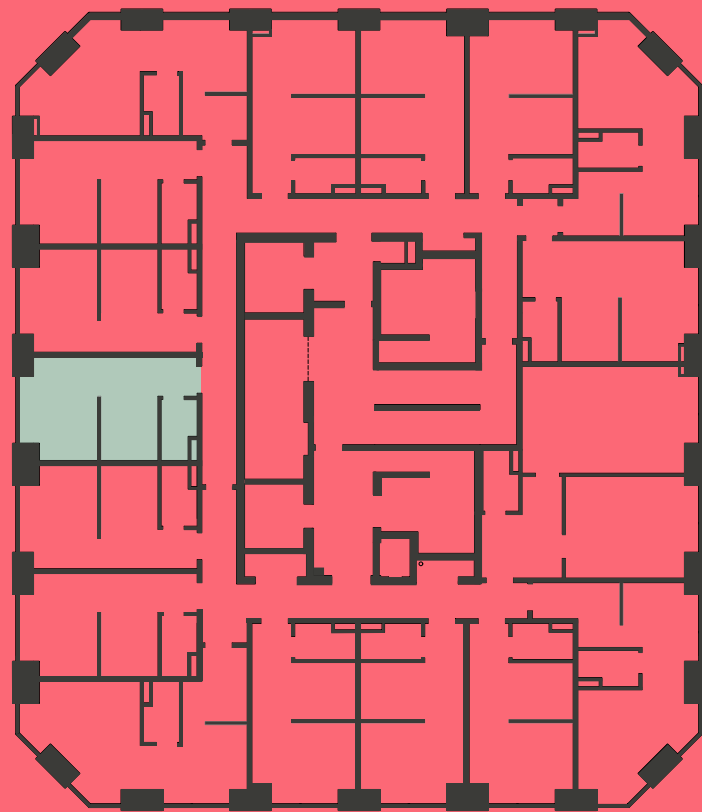

## Apartment 1209

Unit type: Studio

Floor: 12th

Size: 19 m<sup>2</sup>

\*\*Disclaimer Our property images and details are for reference purposes only. The images (including computer generated images) and details of the properties (and any communal or otherwise available areas) we make available are illustrative and are representative and for guidance purposes only. Individual properties may therefore differ. All images, photographs and dimensions are not intended to be relied upon for, nor to form part of, any contract unless specifically incorporated in writing into the contract. Although we have made every effort to display and detail the properties carefully and in a way which is not misleading to you, we cannot guarantee their accuracy.\*\*