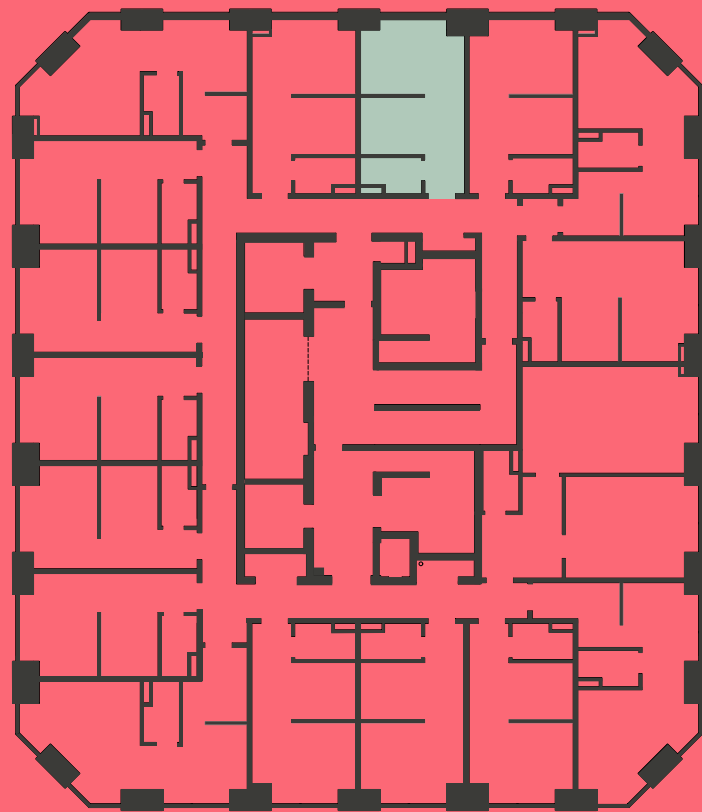

Apartment 1214

Unit type: Studio

Floor: 12th

Size: 19 m²

Disclaimer Our property images and details are for reference purposes only. The images (including computer generated images) and details of the properties (and any communal or otherwise available areas) we make available are illustrative and are representative and for guidance purposes only. Individual properties may therefore differ. All images, photographs and dimensions are not intended to be relied upon for, nor to form part of, any contract unless specifically incorporated in writing into the contract. Although we have made every effort to display and detail the properties carefully and in a way which is not misleading to you, we cannot guarantee their accuracy.