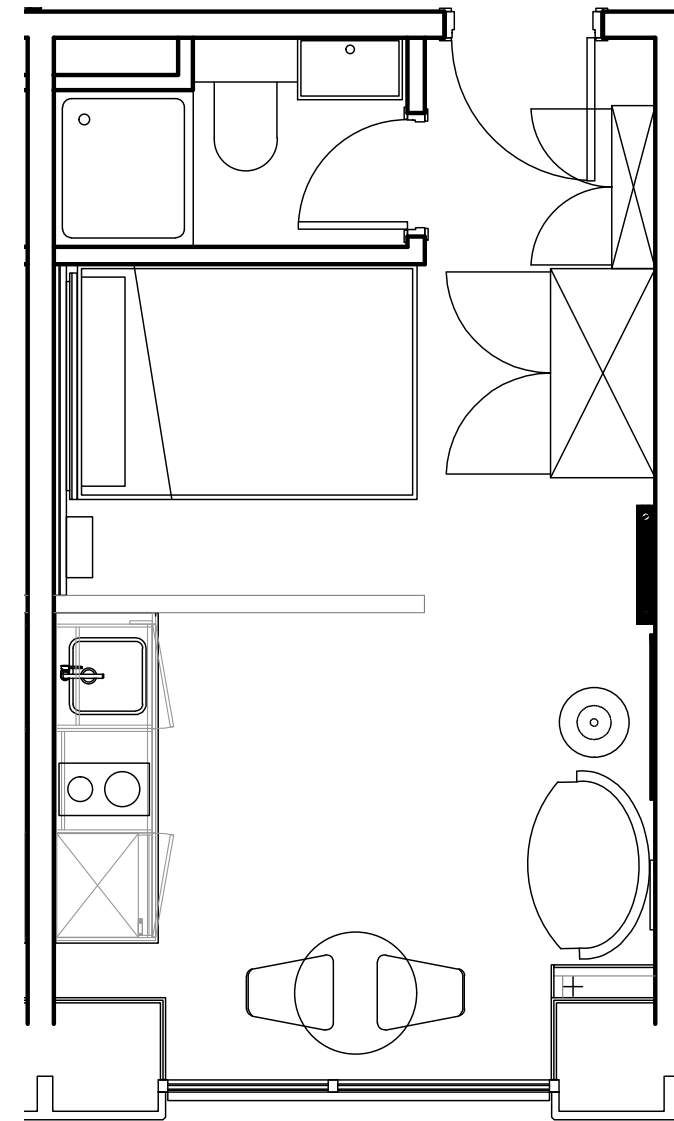

Apartment 1304

Unit type: Studio

Floor: 13th

Size: 19.5 m²

Disclaimer Our property images and details are for reference purposes only. The images (including computer generated images) and details of the properties (and any communal or otherwise available areas) we make available are illustrative and are representative and for guidance purposes only. Individual properties may therefore differ. All images, photographs and dimensions are not intended to be relied upon for, nor to form part of, any contract unless specifically incorporated in writing into the contract. Although we have made every effort to display and detail the properties carefully and in a way which is not misleading to you, we cannot guarantee their accuracy.