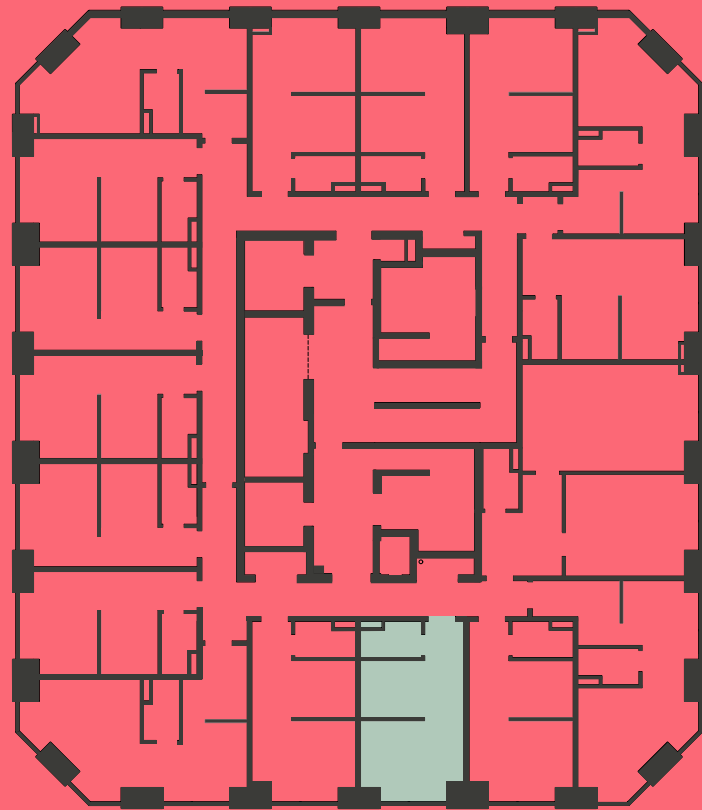

Apartment 1304

Unit type: Studio

Floor: 13th

Size: 19.5 m²

Disclaimer Our property images and details are for reference purposes only. The images (including computer generated images) and details of the properties (and any communal or otherwise available areas) we make available are illustrative and are representative and for guidance purposes only. Individual properties may therefore differ. All images, photographs and dimensions are not intended to be relied upon for, nor to form part of, any contract unless specifically incorporated in writing into the contract. Although we have made every effort to display and detail the properties carefully and in a way which is not misleading to you, we cannot guarantee their accuracy.