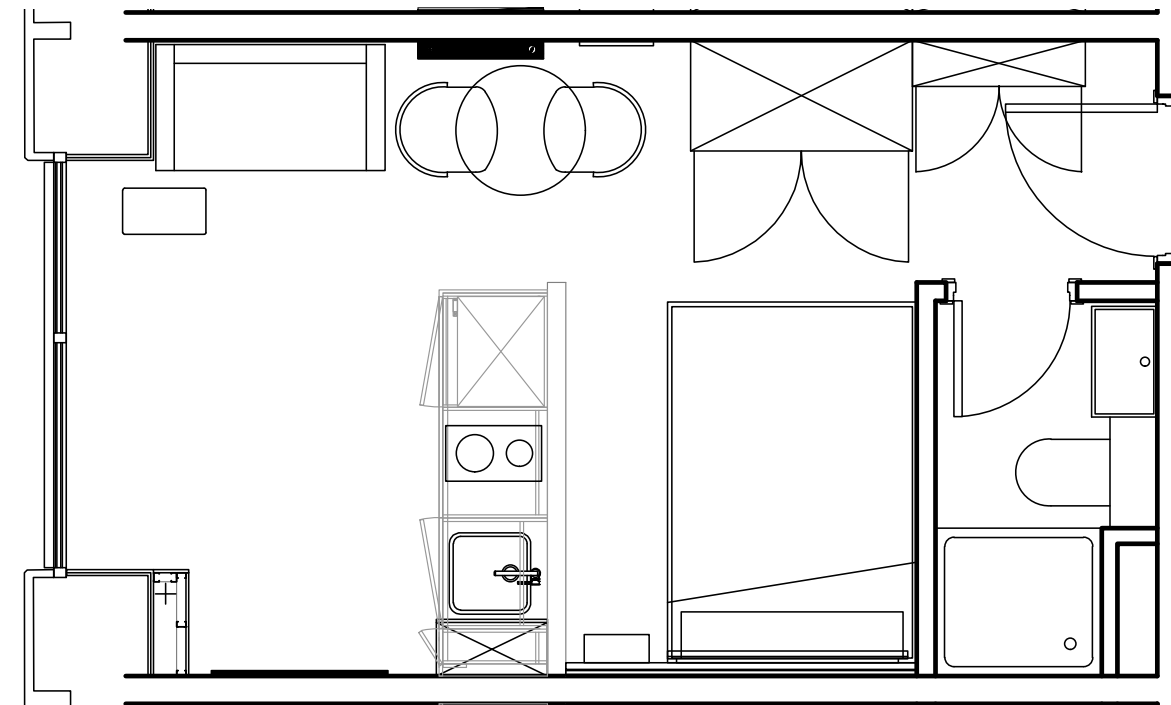

## Apartment 1309

Unit type: Studio

Floor: 13th

Size: 19 m<sup>2</sup>

\*\*Disclaimer Our property images and details are for reference purposes only. The images (including computer generated images) and details of the properties (and any communal or otherwise available areas) we make available are illustrative and are representative and for guidance purposes only. Individual properties may therefore differ. All images, photographs and dimensions are not intended to be relied upon for, nor to form part of, any contract unless specifically incorporated in writing into the contract. Although we have made every effort to display and detail the properties carefully and in a way which is not misleading to you, we cannot guarantee their accuracy.\*\*