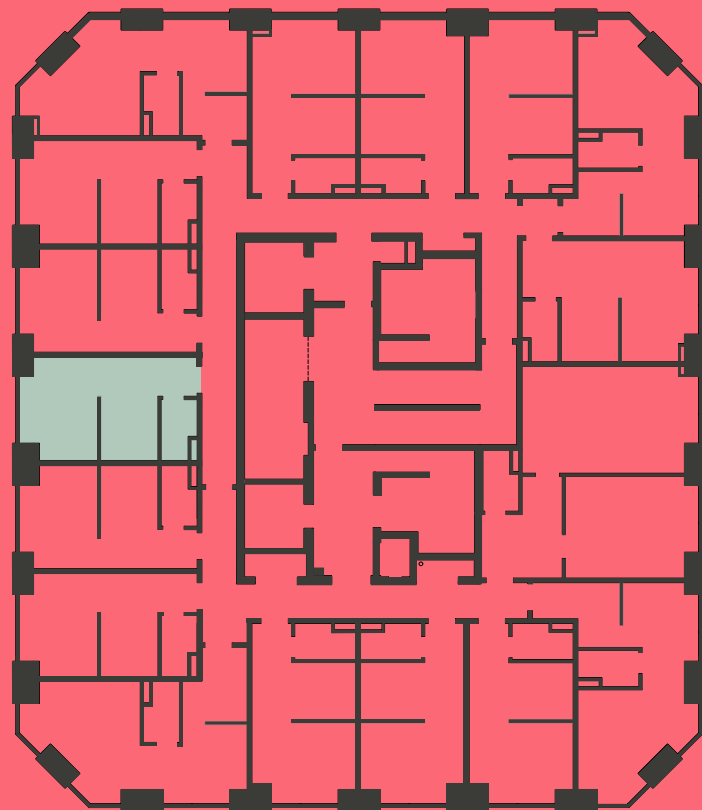

## Apartment 1309

Unit type: Studio

Floor: 13th

Size: 19 m<sup>2</sup>

\*\*Disclaimer Our property images and details are for reference purposes only. The images (including computer generated images) and details of the properties (and any communal or otherwise available areas) we make available are illustrative and are representative and for guidance purposes only. Individual properties may therefore differ. All images, photographs and dimensions are not intended to be relied upon for, nor to form part of, any contract unless specifically incorporated in writing into the contract. Although we have made every effort to display and detail the properties carefully and in a way which is not misleading to you, we cannot guarantee their accuracy.\*\*