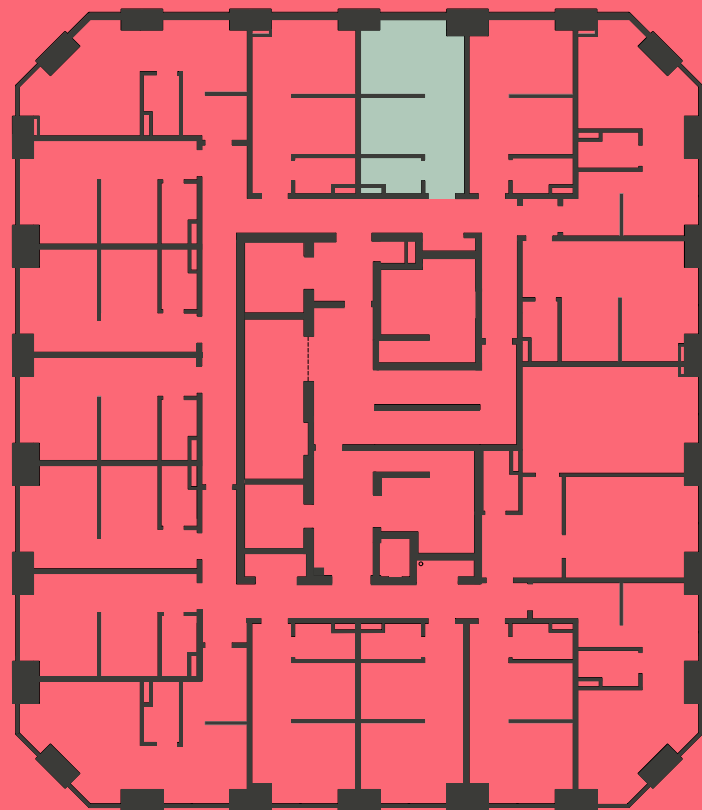

Apartment 1314

Unit type: Studio

Floor: 13th

Size: 19 m²

Disclaimer Our property images and details are for reference purposes only. The images (including computer generated images) and details of the properties (and any communal or otherwise available areas) we make available are illustrative and are representative and for guidance purposes only. Individual properties may therefore differ. All images, photographs and dimensions are not intended to be relied upon for, nor to form part of, any contract unless specifically incorporated in writing into the contract. Although we have made every effort to display and detail the properties carefully and in a way which is not misleading to you, we cannot guarantee their accuracy.