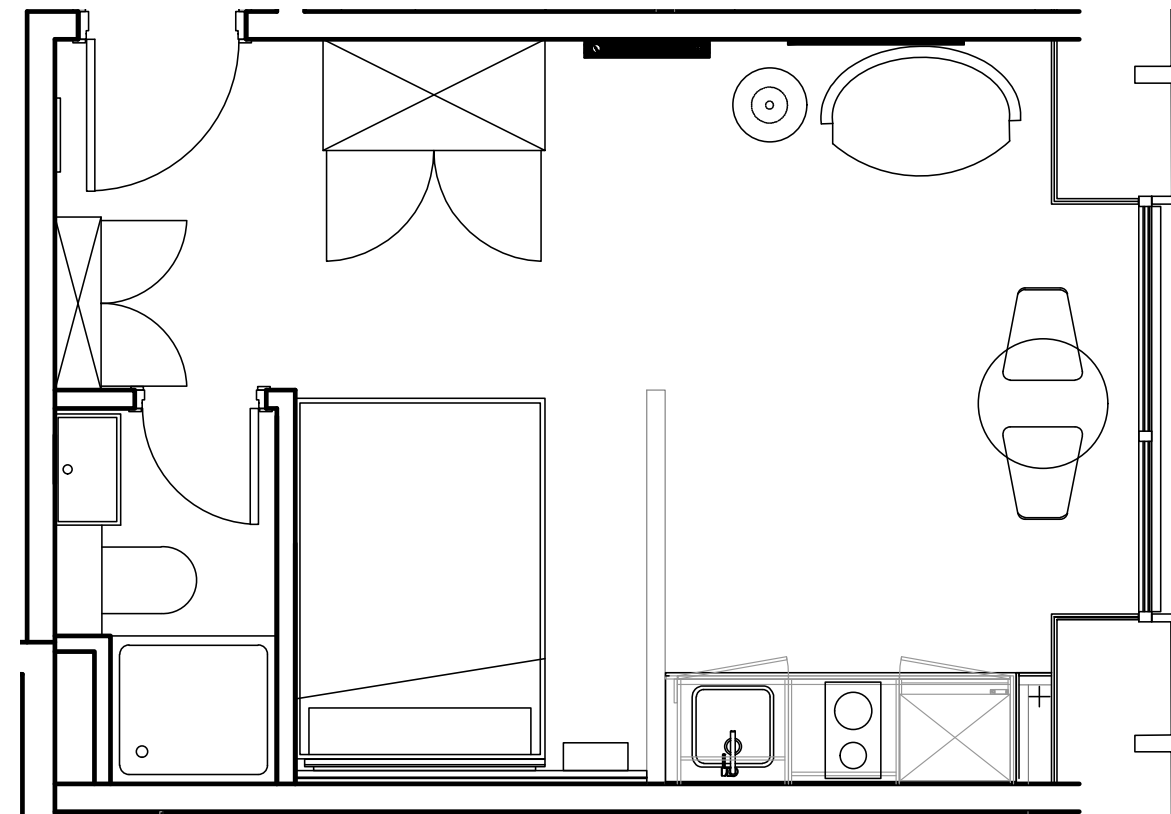

**Apartment 1317**

Unit type: Studio

Floor: 13th

Size: 23 m<sup>2</sup>

**\*\*Disclaimer** Our property images and details are for reference purposes only. The images (including computer generated images) and details of the properties (and any communal or otherwise available areas) we make available are illustrative and are representative and for guidance purposes only. Individual properties may therefore differ. All images, photographs and dimensions are not intended to be relied upon for, nor to form part of, any contract unless specifically incorporated in writing into the contract. Although we have made every effort to display and detail the properties carefully and in a way which is not misleading to you, we cannot guarantee their accuracy.\*\*