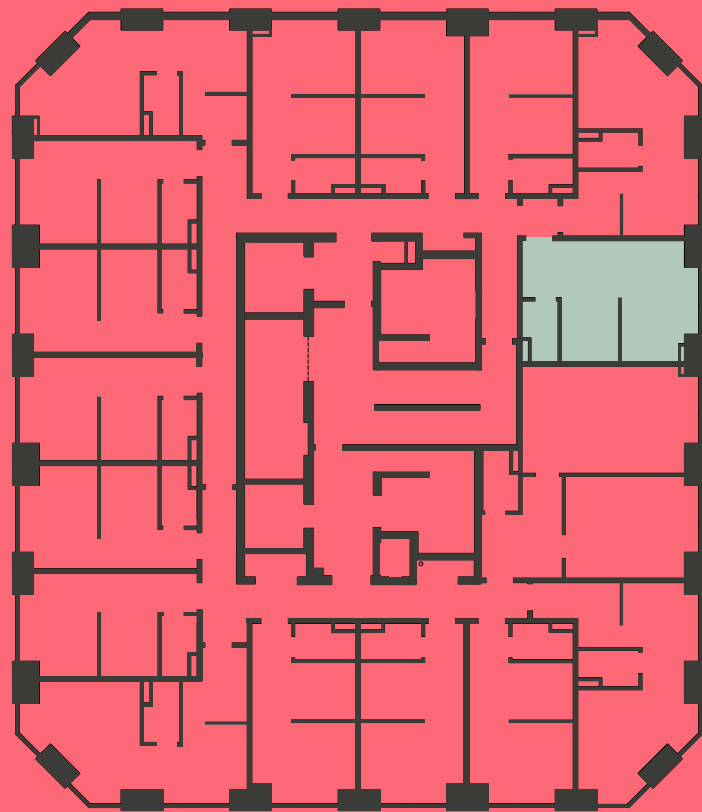

**Apartment 1317**

Unit type: Studio

Floor: 13th

Size: 23 m<sup>2</sup>

**\*\*Disclaimer** Our property images and details are for reference purposes only. The images (including computer generated images) and details of the properties (and any communal or otherwise available areas) we make available are illustrative and are representative and for guidance purposes only. Individual properties may therefore differ. All images, photographs and dimensions are not intended to be relied upon for, nor to form part of, any contract unless specifically incorporated in writing into the contract. Although we have made every effort to display and detail the properties carefully and in a way which is not misleading to you, we cannot guarantee their accuracy.\*\*