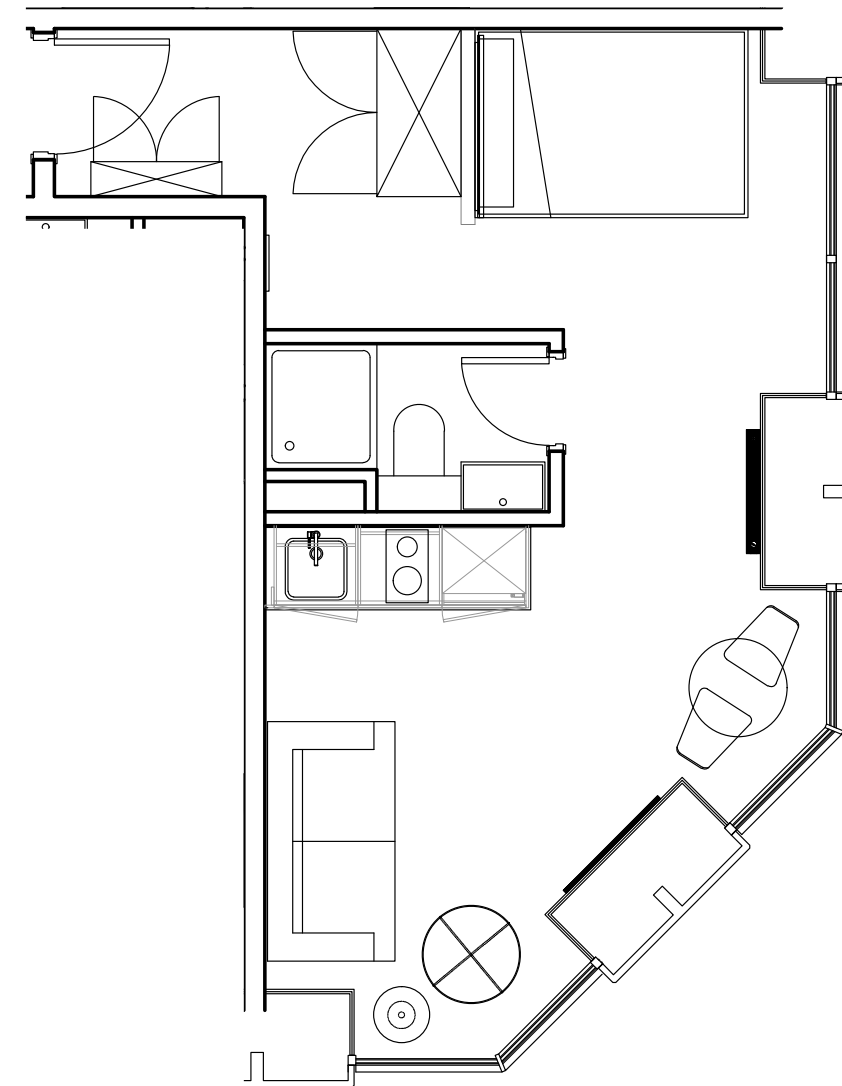

**Apartment 1402**

Unit type: Studio

Floor: 14th

Size: 23.5 m<sup>2</sup>

\*\*Disclaimer Our property images and details are for reference purposes only. The images (including computer generated images) and details of the properties (and any communal or otherwise available areas) we make available are illustrative and are representative and for guidance purposes only. Individual properties may therefore differ. All images, photographs and dimensions are not intended to be relied upon for, nor to form part of, any contract unless specifically incorporated in writing into the contract. Although we have made every effort to display and detail the properties carefully and in a way which is not misleading to you, we cannot guarantee their accuracy.\*\*