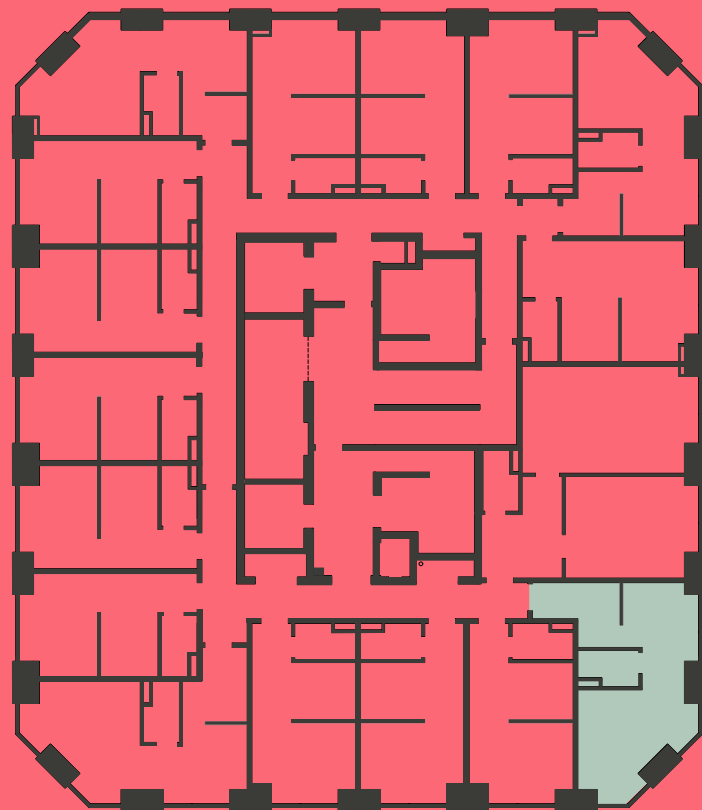

**Apartment 1402**

Unit type: Studio

Floor: 14th

Size: 23.5 m<sup>2</sup>

\*\*Disclaimer Our property images and details are for reference purposes only. The images (including computer generated images) and details of the properties (and any communal or otherwise available areas) we make available are illustrative and are representative and for guidance purposes only. Individual properties may therefore differ. All images, photographs and dimensions are not intended to be relied upon for, nor to form part of, any contract unless specifically incorporated in writing into the contract. Although we have made every effort to display and detail the properties carefully and in a way which is not misleading to you, we cannot guarantee their accuracy.\*\*