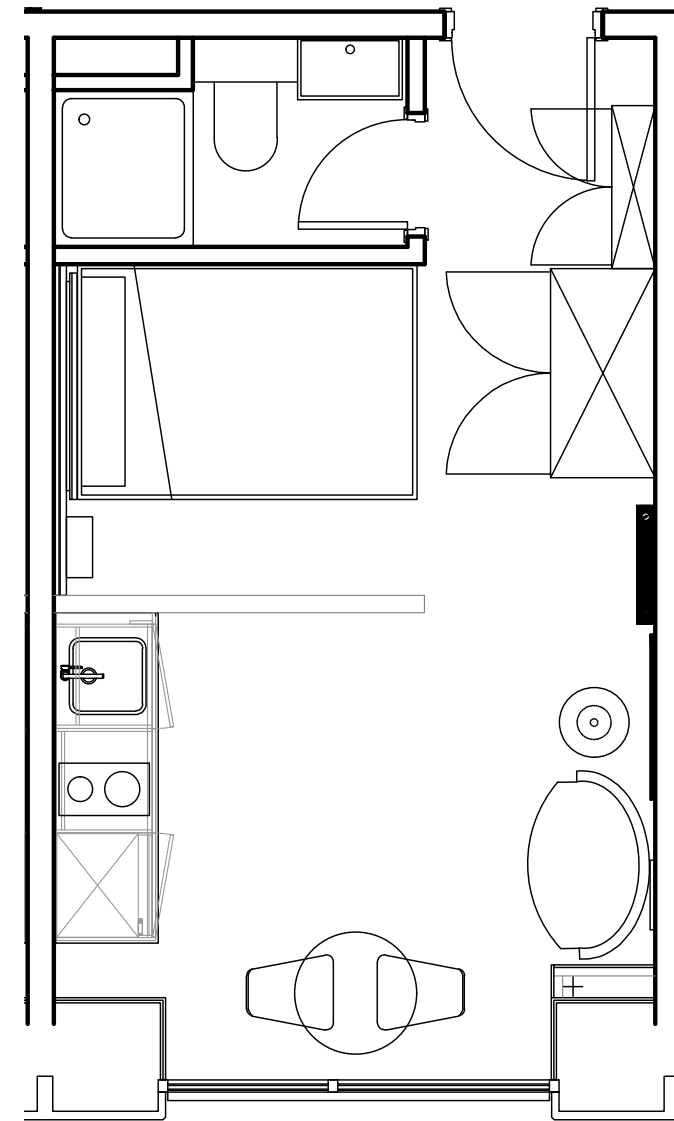

**Apartment 1404**

Unit type: Studio

Floor: 14th

Size: 19.5 m<sup>2</sup>

**\*\*Disclaimer** Our property images and details are for reference purposes only. The images (including computer generated images) and details of the properties (and any communal or otherwise available areas) we make available are illustrative and are representative and for guidance purposes only. Individual properties may therefore differ. All images, photographs and dimensions are not intended to be relied upon for, nor to form part of, any contract unless specifically incorporated in writing into the contract. Although we have made every effort to display and detail the properties carefully and in a way which is not misleading to you, we cannot guarantee their accuracy.\*\*