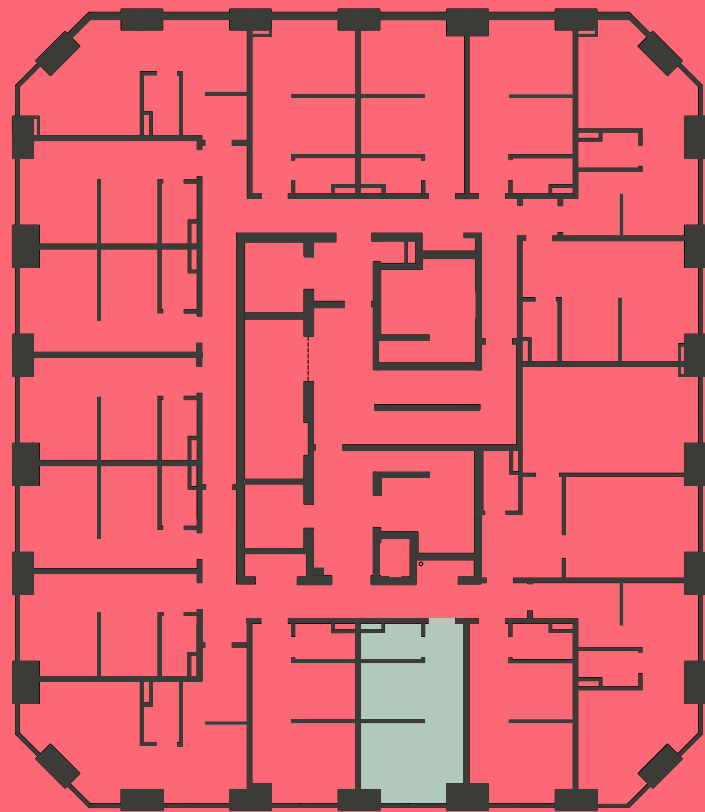

**Apartment 1404**

Unit type: Studio

Floor: 14th

Size: 19.5 m<sup>2</sup>

**\*\*Disclaimer** Our property images and details are for reference purposes only. The images (including computer generated images) and details of the properties (and any communal or otherwise available areas) we make available are illustrative and are representative and for guidance purposes only. Individual properties may therefore differ. All images, photographs and dimensions are not intended to be relied upon for, nor to form part of, any contract unless specifically incorporated in writing into the contract. Although we have made every effort to display and detail the properties carefully and in a way which is not misleading to you, we cannot guarantee their accuracy.\*\*