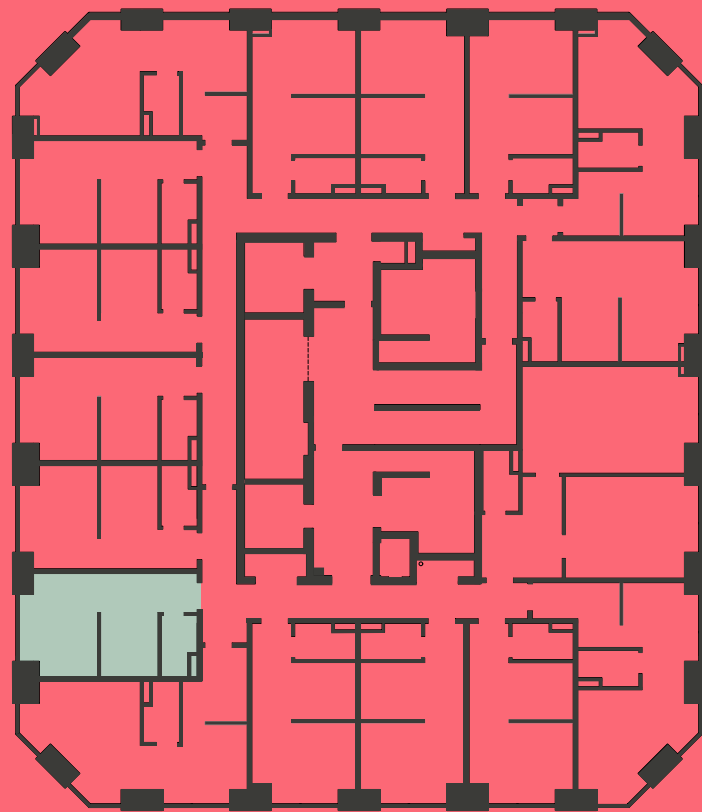

## Apartment 1407

Unit type: Studio

Floor: 14th

Size: 19 m<sup>2</sup>

\*\*Disclaimer Our property images and details are for reference purposes only. The images (including computer generated images) and details of the properties (and any communal or otherwise available areas) we make available are illustrative and are representative and for guidance purposes only. Individual properties may therefore differ. All images, photographs and dimensions are not intended to be relied upon for, nor to form part of, any contract unless specifically incorporated in writing into the contract. Although we have made every effort to display and detail the properties carefully and in a way which is not misleading to you, we cannot guarantee their accuracy.\*\*