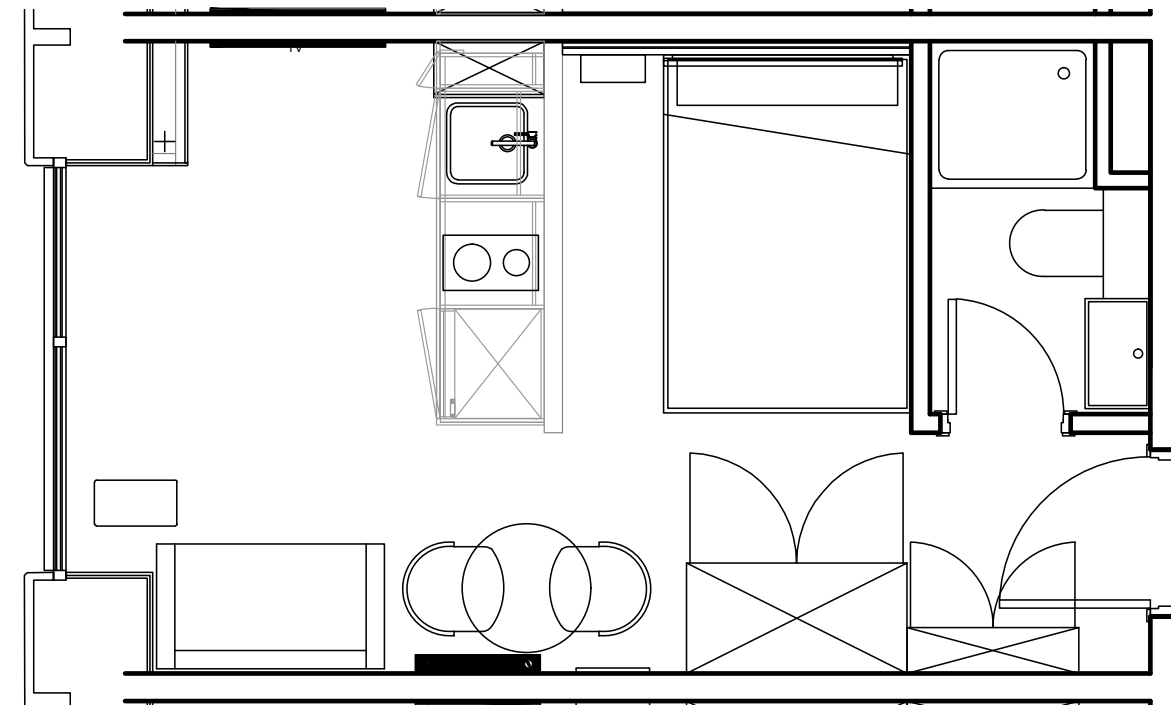

City Co-Living Newcastle

Apartment 1408

Unit type: Studio

Floor: 14th

Size: 19 m²

Disclaimer Our property images and details are for reference purposes only. The images (including computer generated images) and details of the properties (and any communal or otherwise available areas) we make available are illustrative and are representative and for guidance purposes only. Individual properties may therefore differ. All images, photographs and dimensions are not intended to be relied upon for, nor to form part of, any contract unless specifically incorporated in writing into the contract. Although we have made every effort to display and detail the properties carefully and in a way which is not misleading to you, we cannot guarantee their accuracy.