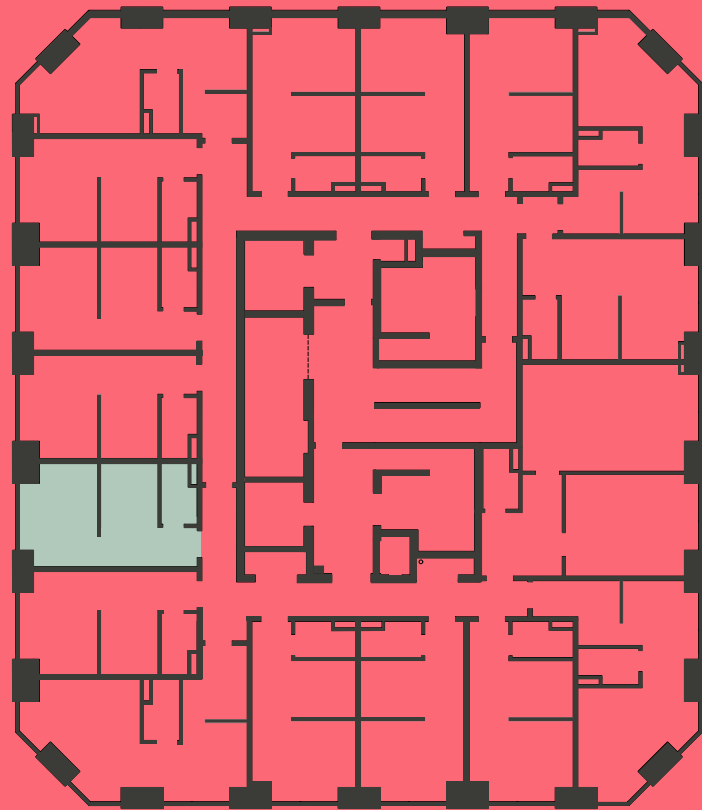

City Co-Living Newcastle

Apartment 1408

Unit type: Studio

Floor: 14th

Size: 19 m²

Disclaimer Our property images and details are for reference purposes only. The images (including computer generated images) and details of the properties (and any communal or otherwise available areas) we make available are illustrative and are representative and for guidance purposes only. Individual properties may therefore differ. All images, photographs and dimensions are not intended to be relied upon for, nor to form part of, any contract unless specifically incorporated in writing into the contract. Although we have made every effort to display and detail the properties carefully and in a way which is not misleading to you, we cannot guarantee their accuracy.