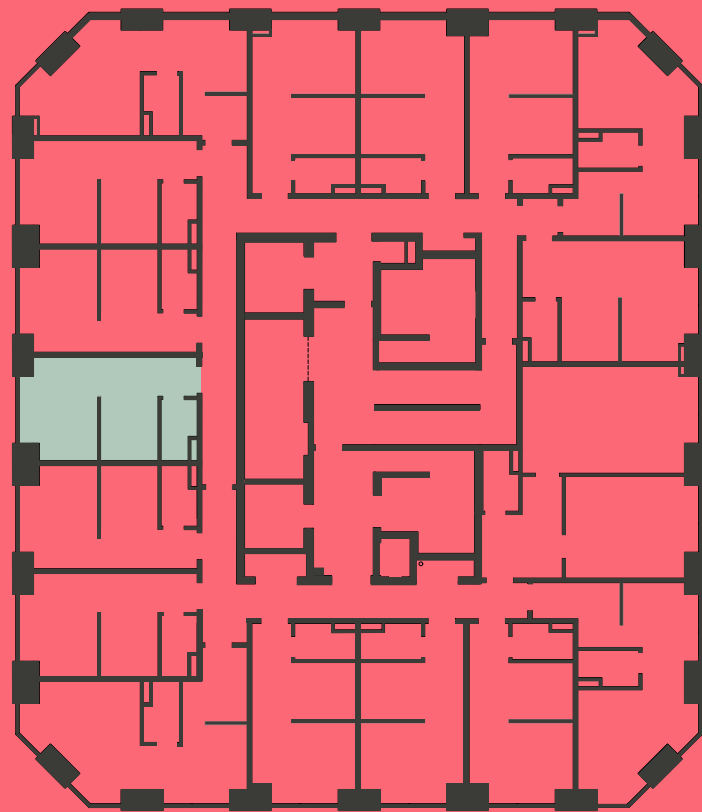

## Apartment 1409

Unit type: Studio

Floor: 14th

Size: 19 m<sup>2</sup>

\*\*Disclaimer Our property images and details are for reference purposes only. The images (including computer generated images) and details of the properties (and any communal or otherwise available areas) we make available are illustrative and are representative and for guidance purposes only. Individual properties may therefore differ. All images, photographs and dimensions are not intended to be relied upon for, nor to form part of, any contract unless specifically incorporated in writing into the contract. Although we have made every effort to display and detail the properties carefully and in a way which is not misleading to you, we cannot guarantee their accuracy.\*\*