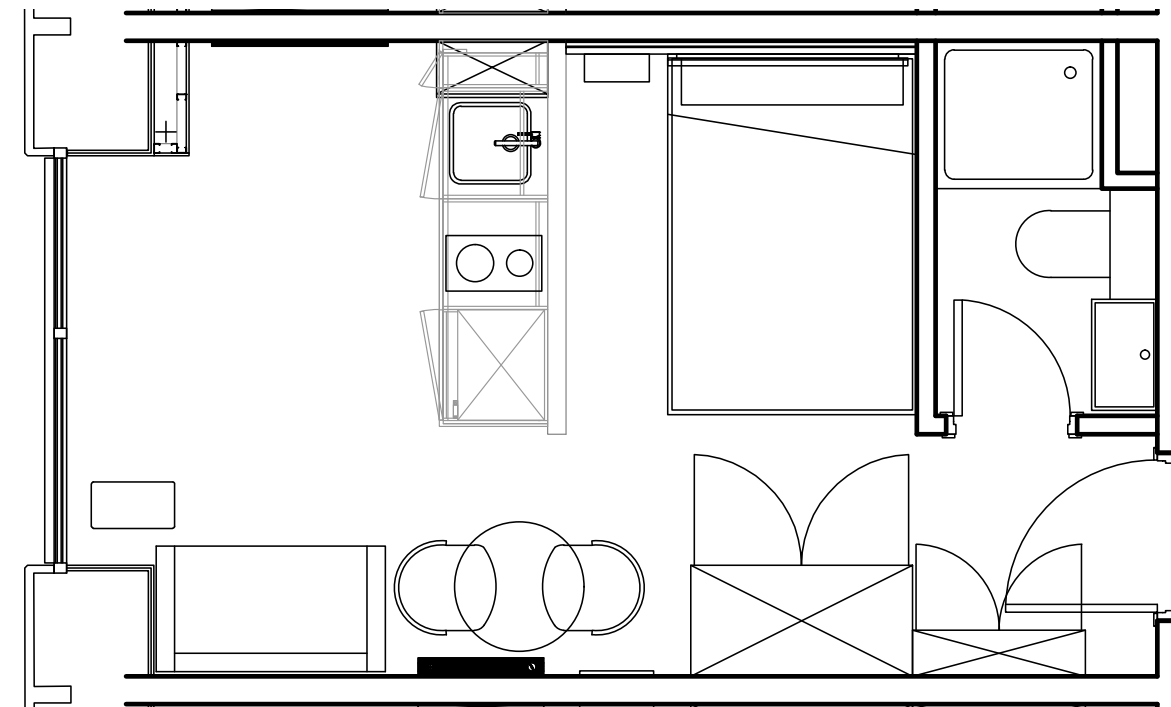

City Co-Living Newcastle

Apartment 1410

Unit type: Studio

Floor: 14th

Size: 19 m²

Disclaimer Our property images and details are for reference purposes only. The images (including computer generated images) and details of the properties (and any communal or otherwise available areas) we make available are illustrative and are representative and for guidance purposes only. Individual properties may therefore differ. All images, photographs and dimensions are not intended to be relied upon for, nor to form part of, any contract unless specifically incorporated in writing into the contract. Although we have made every effort to display and detail the properties carefully and in a way which is not misleading to you, we cannot guarantee their accuracy.