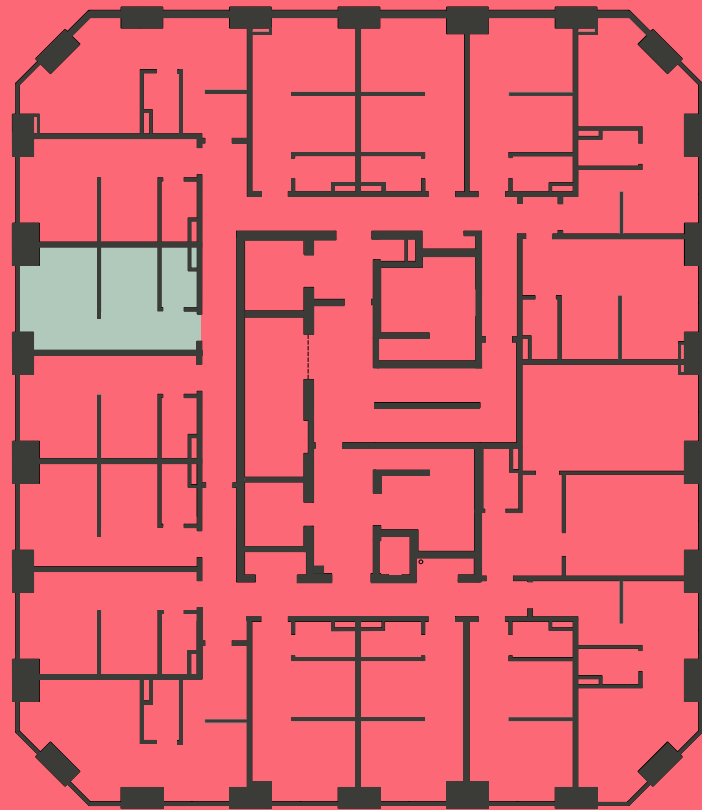

City Co-Living Newcastle

Apartment 1410

Unit type: Studio

Floor: 14th

Size: 19 m²

Disclaimer Our property images and details are for reference purposes only. The images (including computer generated images) and details of the properties (and any communal or otherwise available areas) we make available are illustrative and are representative and for guidance purposes only. Individual properties may therefore differ. All images, photographs and dimensions are not intended to be relied upon for, nor to form part of, any contract unless specifically incorporated in writing into the contract. Although we have made every effort to display and detail the properties carefully and in a way which is not misleading to you, we cannot guarantee their accuracy.