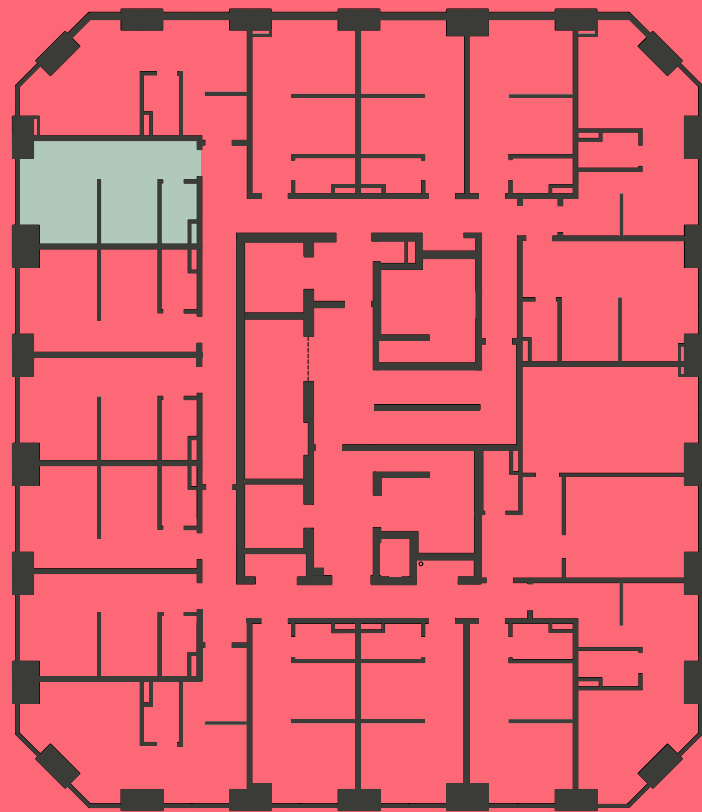

Apartment 1411

Unit type: Studio

Floor: 14th

Size: 19 m²

Disclaimer Our property images and details are for reference purposes only. The images (including computer generated images) and details of the properties (and any communal or otherwise available areas) we make available are illustrative and are representative and for guidance purposes only. Individual properties may therefore differ. All images, photographs and dimensions are not intended to be relied upon for, nor to form part of, any contract unless specifically incorporated in writing into the contract. Although we have made every effort to display and detail the properties carefully and in a way which is not misleading to you, we cannot guarantee their accuracy.