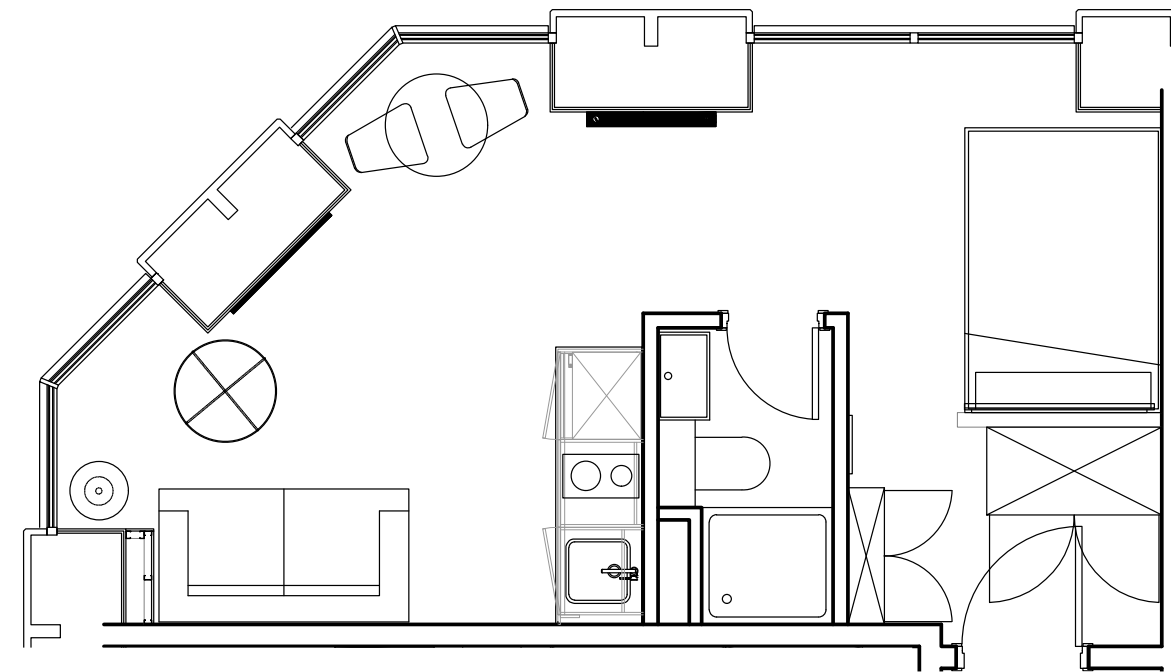

City Co-Living Newcastle

Apartment 1412

Unit type: Studio

Floor: 14th

Size: 23 m²

Disclaimer Our property images and details are for reference purposes only. The images (including computer generated images) and details of the properties (and any communal or otherwise available areas) we make available are illustrative and are representative and for guidance purposes only. Individual properties may therefore differ. All images, photographs and dimensions are not intended to be relied upon for, nor to form part of, any contract unless specifically incorporated in writing into the contract. Although we have made every effort to display and detail the properties carefully and in a way which is not misleading to you, we cannot guarantee their accuracy.