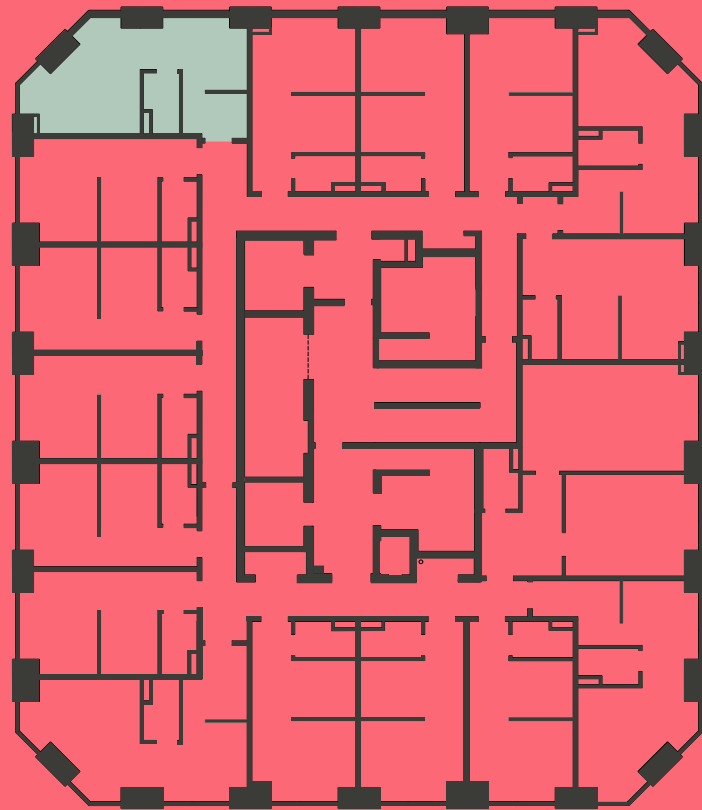

City Co-Living Newcastle

Apartment 1412

Unit type: Studio

Floor: 14th

Size: 23 m²

Disclaimer Our property images and details are for reference purposes only. The images (including computer generated images) and details of the properties (and any communal or otherwise available areas) we make available are illustrative and are representative and for guidance purposes only. Individual properties may therefore differ. All images, photographs and dimensions are not intended to be relied upon for, nor to form part of, any contract unless specifically incorporated in writing into the contract. Although we have made every effort to display and detail the properties carefully and in a way which is not misleading to you, we cannot guarantee their accuracy.