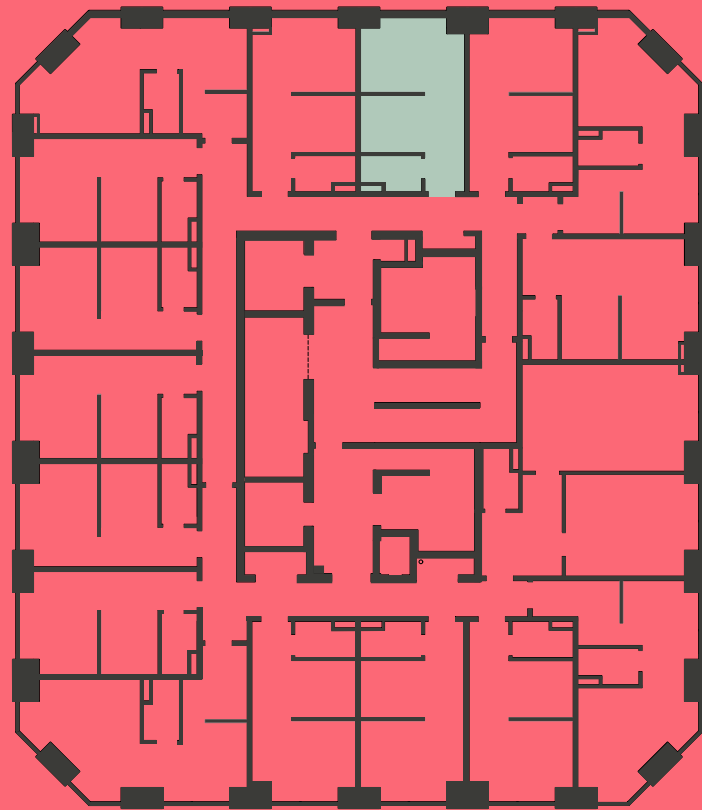

**Apartment 1414**

Unit type: Studio

Floor: 14th

Size: 19 m<sup>2</sup>

**\*\*Disclaimer** Our property images and details are for reference purposes only. The images (including computer generated images) and details of the properties (and any communal or otherwise available areas) we make available are illustrative and are representative and for guidance purposes only. Individual properties may therefore differ. All images, photographs and dimensions are not intended to be relied upon for, nor to form part of, any contract unless specifically incorporated in writing into the contract. Although we have made every effort to display and detail the properties carefully and in a way which is not misleading to you, we cannot guarantee their accuracy.\*\*