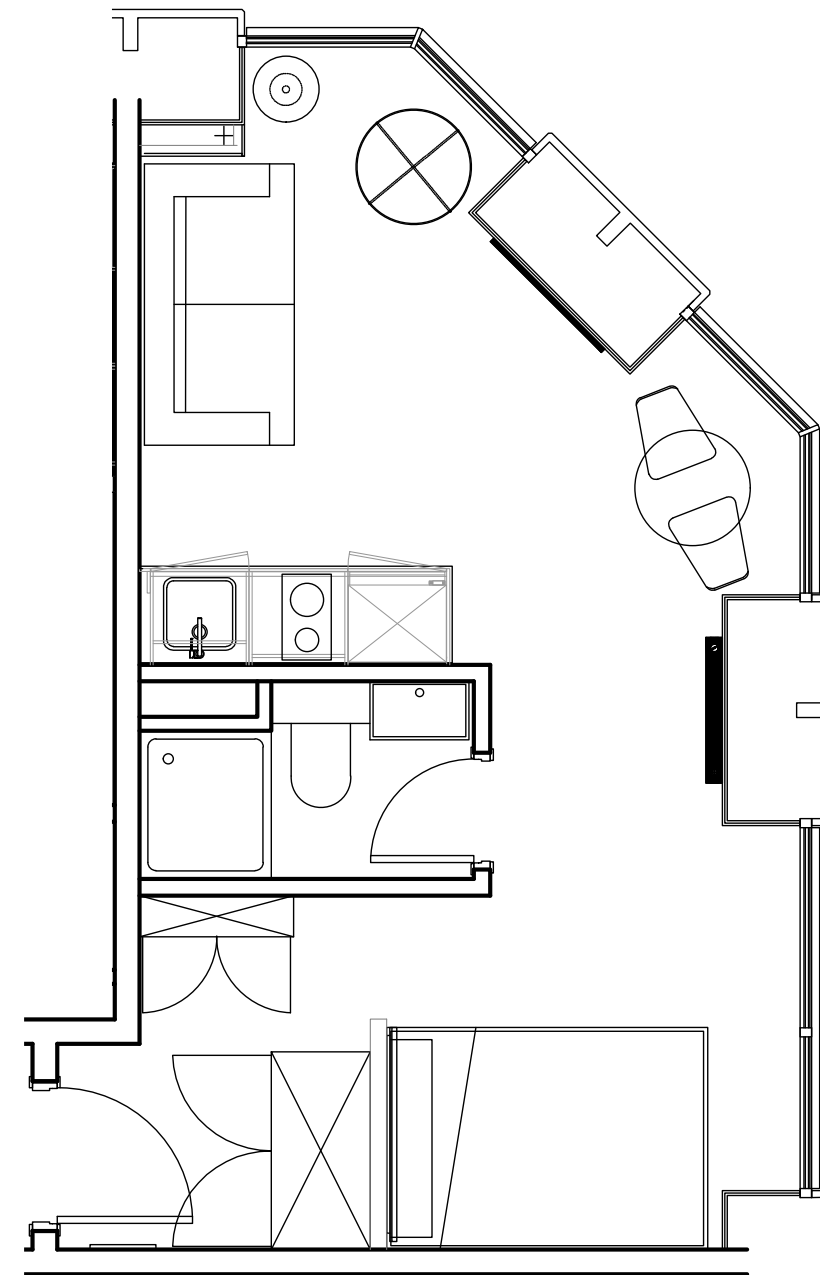

City Co-Living Newcastle

Apartment 1416

Unit type: Studio

Floor: 14th

Size: 23 m²

Disclaimer Our property images and details are for reference purposes only. The images (including computer generated images) and details of the properties (and any communal or otherwise available areas) we make available are illustrative and are representative and for guidance purposes only. Individual properties may therefore differ. All images, photographs and dimensions are not intended to be relied upon for, nor to form part of, any contract unless specifically incorporated in writing into the contract. Although we have made every effort to display and detail the properties carefully and in a way which is not misleading to you, we cannot guarantee their accuracy.