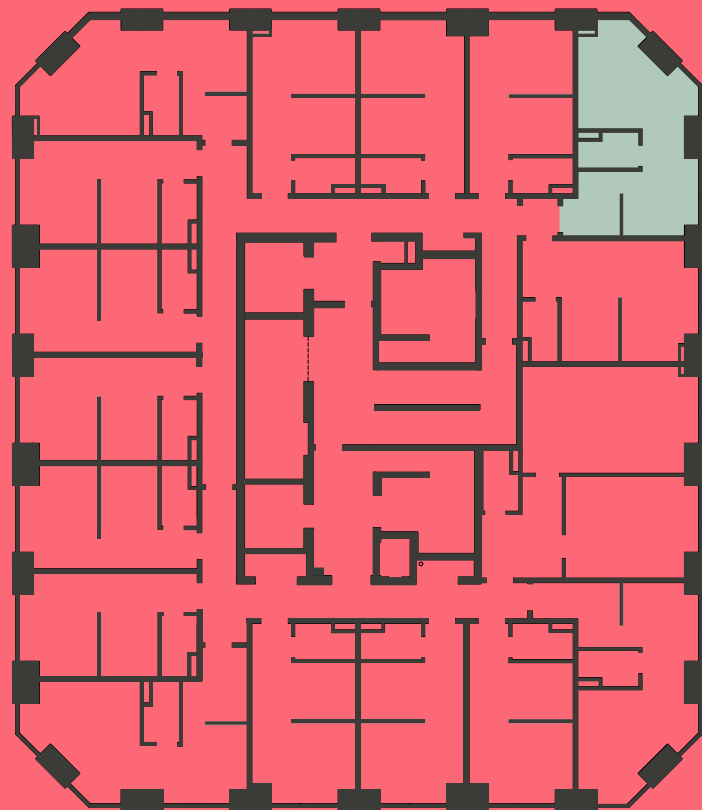

City Co-Living Newcastle

Apartment 1416

Unit type: Studio

Floor: 14th

Size: 23 m²

Disclaimer Our property images and details are for reference purposes only. The images (including computer generated images) and details of the properties (and any communal or otherwise available areas) we make available are illustrative and are representative and for guidance purposes only. Individual properties may therefore differ. All images, photographs and dimensions are not intended to be relied upon for, nor to form part of, any contract unless specifically incorporated in writing into the contract. Although we have made every effort to display and detail the properties carefully and in a way which is not misleading to you, we cannot guarantee their accuracy.