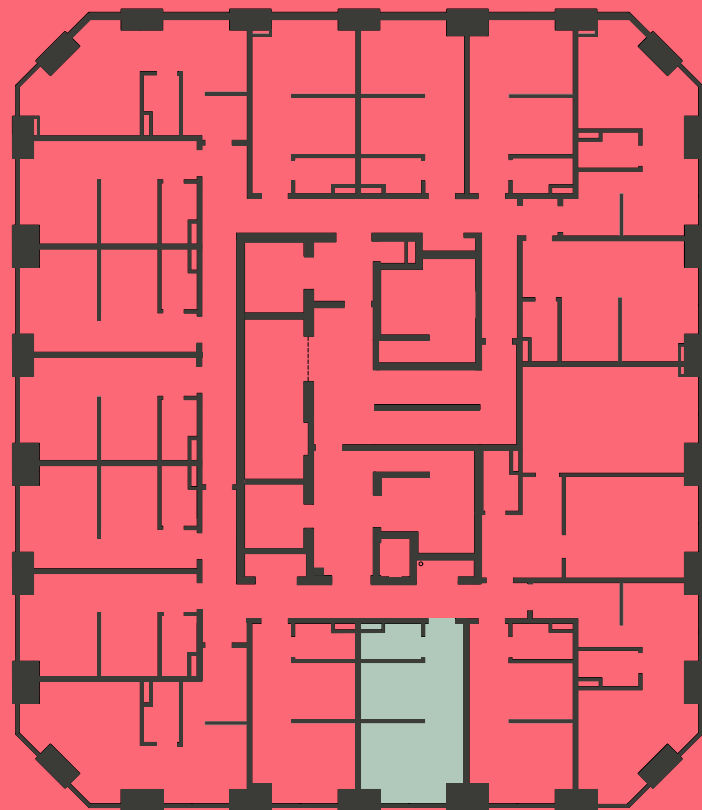

Apartment 1504

Unit type: Studio

Floor: 15th

Size: 19.5 m²

Disclaimer Our property images and details are for reference purposes only. The images (including computer generated images) and details of the properties (and any communal or otherwise available areas) we make available are illustrative and are representative and for guidance purposes only. Individual properties may therefore differ. All images, photographs and dimensions are not intended to be relied upon for, nor to form part of, any contract unless specifically incorporated in writing into the contract. Although we have made every effort to display and detail the properties carefully and in a way which is not misleading to you, we cannot guarantee their accuracy.