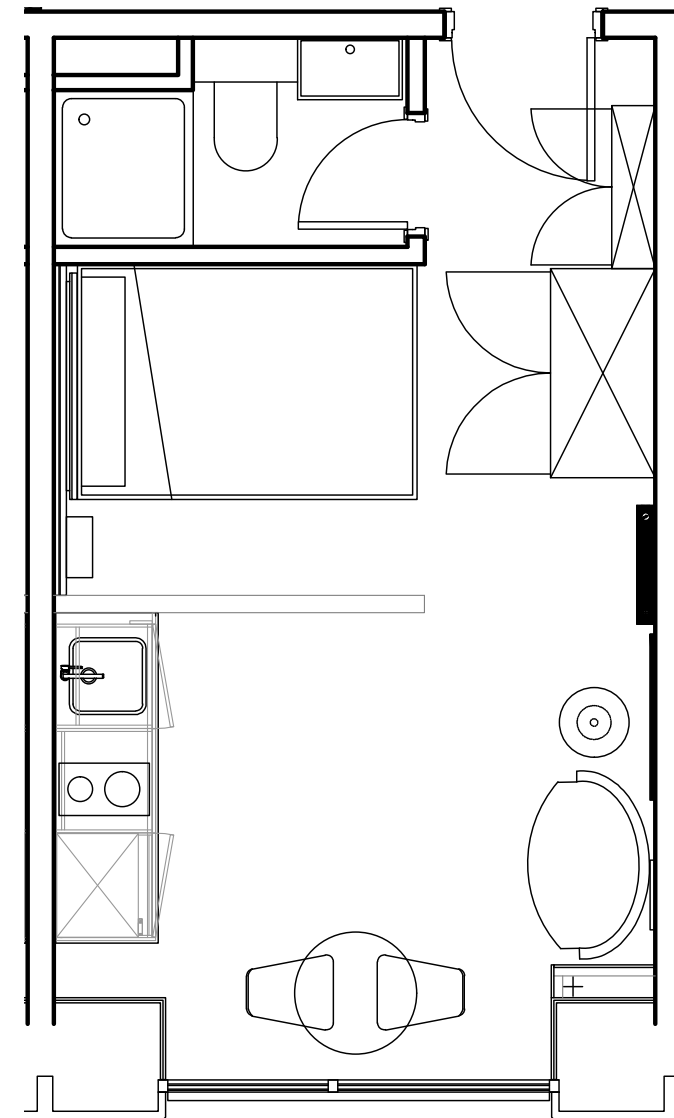

Apartment 1504

Unit type: Studio

Floor: 15th

Size: 19.5 m²

Disclaimer Our property images and details are for reference purposes only. The images (including computer generated images) and details of the properties (and any communal or otherwise available areas) we make available are illustrative and are representative and for guidance purposes only. Individual properties may therefore differ. All images, photographs and dimensions are not intended to be relied upon for, nor to form part of, any contract unless specifically incorporated in writing into the contract. Although we have made every effort to display and detail the properties carefully and in a way which is not misleading to you, we cannot guarantee their accuracy.