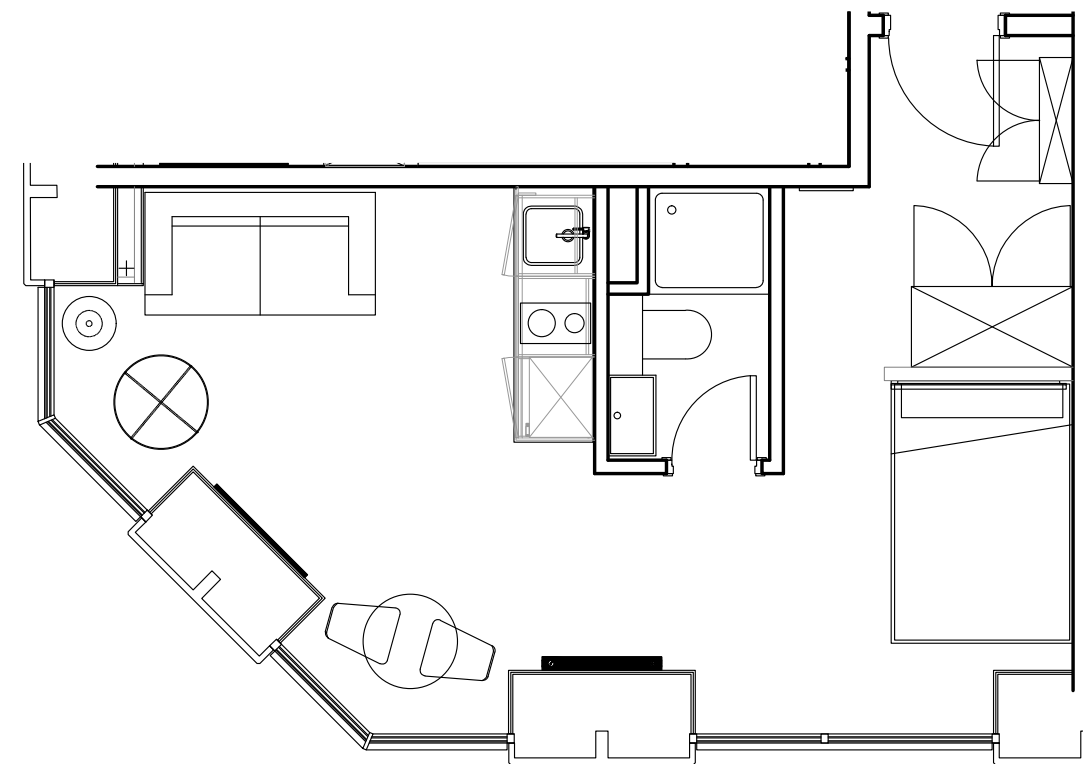

Apartment 1506

Unit type: Studio

Floor: 15th

Size: 25 m²

****Disclaimer** Our property images and details are for reference purposes only. The images (including computer generated images) and details of the properties (and any communal or otherwise available areas) we make available are illustrative and are representative and for guidance purposes only. Individual properties may therefore differ. All images, photographs and dimensions are not intended to be relied upon for, nor to form part of, any contract unless specifically incorporated in writing into the contract. Although we have made every effort to display and detail the properties carefully and in a way which is not misleading to you, we cannot guarantee their accuracy.**