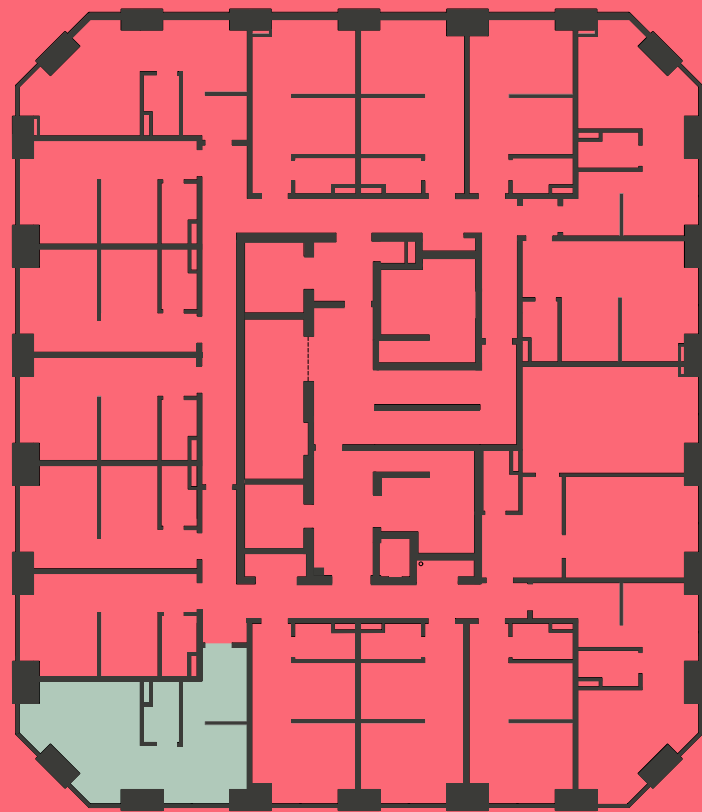

Apartment 1506

Unit type: Studio

Floor: 15th

Size: 25 m²

****Disclaimer** Our property images and details are for reference purposes only. The images (including computer generated images) and details of the properties (and any communal or otherwise available areas) we make available are illustrative and are representative and for guidance purposes only. Individual properties may therefore differ. All images, photographs and dimensions are not intended to be relied upon for, nor to form part of, any contract unless specifically incorporated in writing into the contract. Although we have made every effort to display and detail the properties carefully and in a way which is not misleading to you, we cannot guarantee their accuracy.**