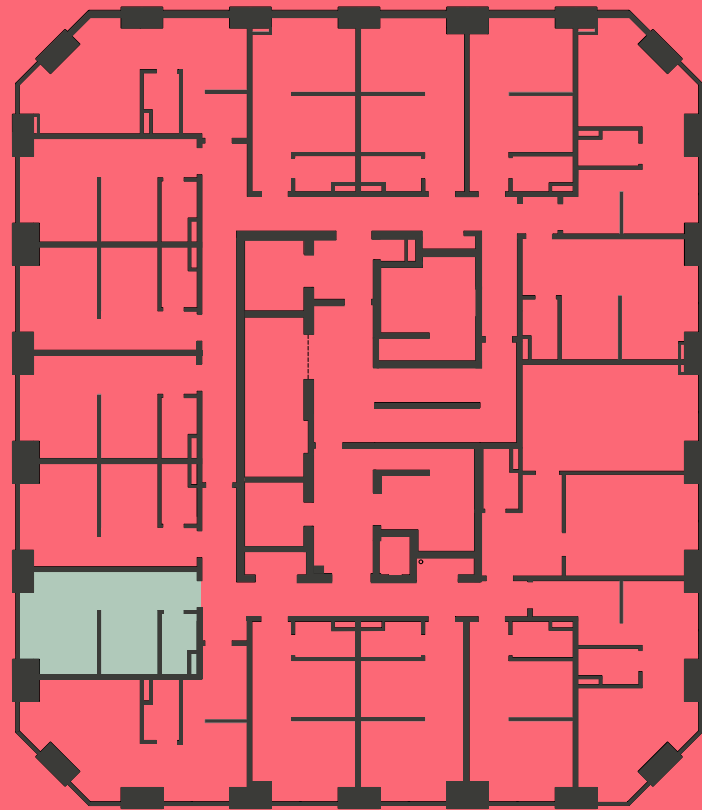

Apartment 1507

Unit type: Studio

Floor: 15th

Size: 19 m²

Disclaimer Our property images and details are for reference purposes only. The images (including computer generated images) and details of the properties (and any communal or otherwise available areas) we make available are illustrative and are representative and for guidance purposes only. Individual properties may therefore differ. All images, photographs and dimensions are not intended to be relied upon for, nor to form part of, any contract unless specifically incorporated in writing into the contract. Although we have made every effort to display and detail the properties carefully and in a way which is not misleading to you, we cannot guarantee their accuracy.