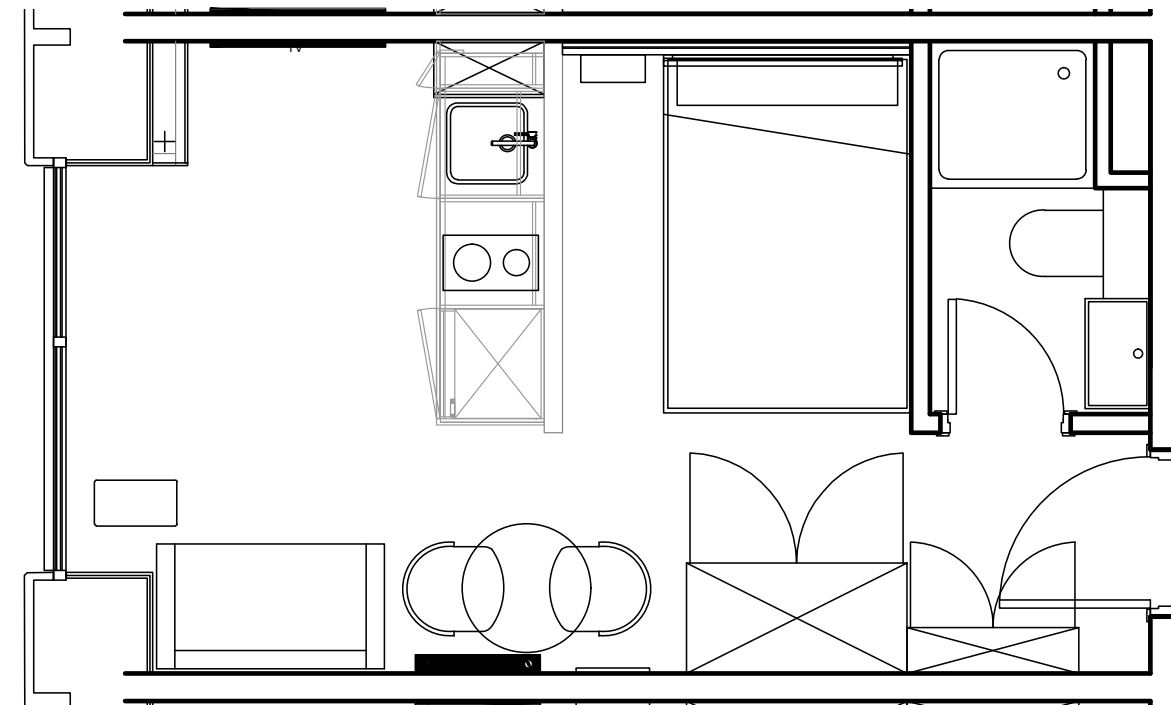

City Co-Living Newcastle

Apartment 1508

Unit type: Studio

Floor: 15th

Size: 19 m²

Disclaimer Our property images and details are for reference purposes only. The images (including computer generated images) and details of the properties (and any communal or otherwise available areas) we make available are illustrative and are representative and for guidance purposes only. Individual properties may therefore differ. All images, photographs and dimensions are not intended to be relied upon for, nor to form part of, any contract unless specifically incorporated in writing into the contract. Although we have made every effort to display and detail the properties carefully and in a way which is not misleading to you, we cannot guarantee their accuracy.