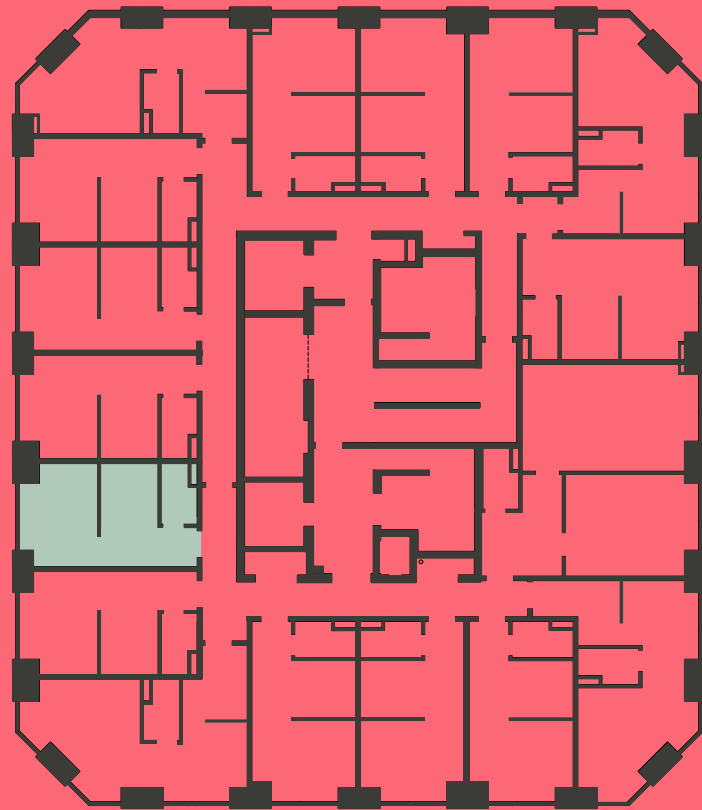

City Co-Living Newcastle

Apartment 1508

Unit type: Studio

Floor: 15th

Size: 19 m²

Disclaimer Our property images and details are for reference purposes only. The images (including computer generated images) and details of the properties (and any communal or otherwise available areas) we make available are illustrative and are representative and for guidance purposes only. Individual properties may therefore differ. All images, photographs and dimensions are not intended to be relied upon for, nor to form part of, any contract unless specifically incorporated in writing into the contract. Although we have made every effort to display and detail the properties carefully and in a way which is not misleading to you, we cannot guarantee their accuracy.