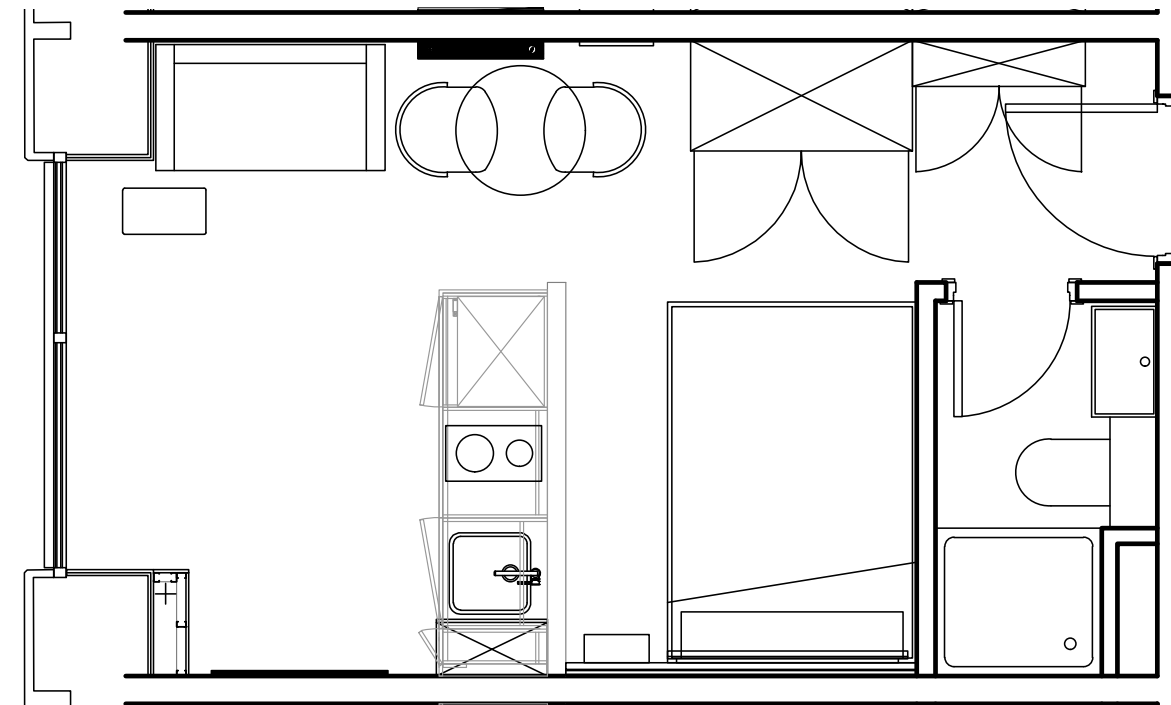

City Co-Living Newcastle

Apartment 1509

Unit type: Studio

Floor: 15th

Size: 19 m²

Disclaimer Our property images and details are for reference purposes only. The images (including computer generated images) and details of the properties (and any communal or otherwise available areas) we make available are illustrative and are representative and for guidance purposes only. Individual properties may therefore differ. All images, photographs and dimensions are not intended to be relied upon for, nor to form part of, any contract unless specifically incorporated in writing into the contract. Although we have made every effort to display and detail the properties carefully and in a way which is not misleading to you, we cannot guarantee their accuracy.