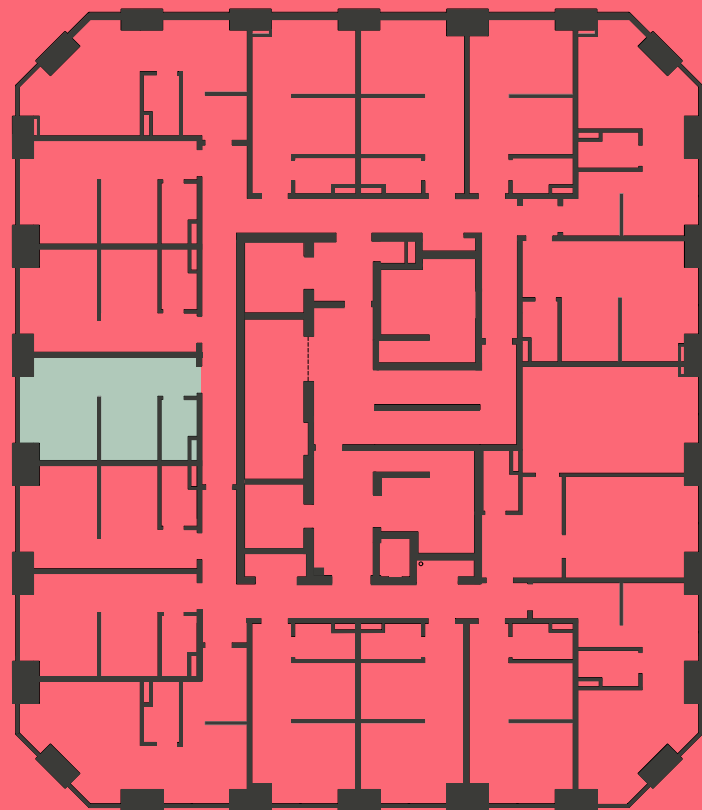

City Co-Living Newcastle

Apartment 1509

Unit type: Studio

Floor: 15th

Size: 19 m²

Disclaimer Our property images and details are for reference purposes only. The images (including computer generated images) and details of the properties (and any communal or otherwise available areas) we make available are illustrative and are representative and for guidance purposes only. Individual properties may therefore differ. All images, photographs and dimensions are not intended to be relied upon for, nor to form part of, any contract unless specifically incorporated in writing into the contract. Although we have made every effort to display and detail the properties carefully and in a way which is not misleading to you, we cannot guarantee their accuracy.