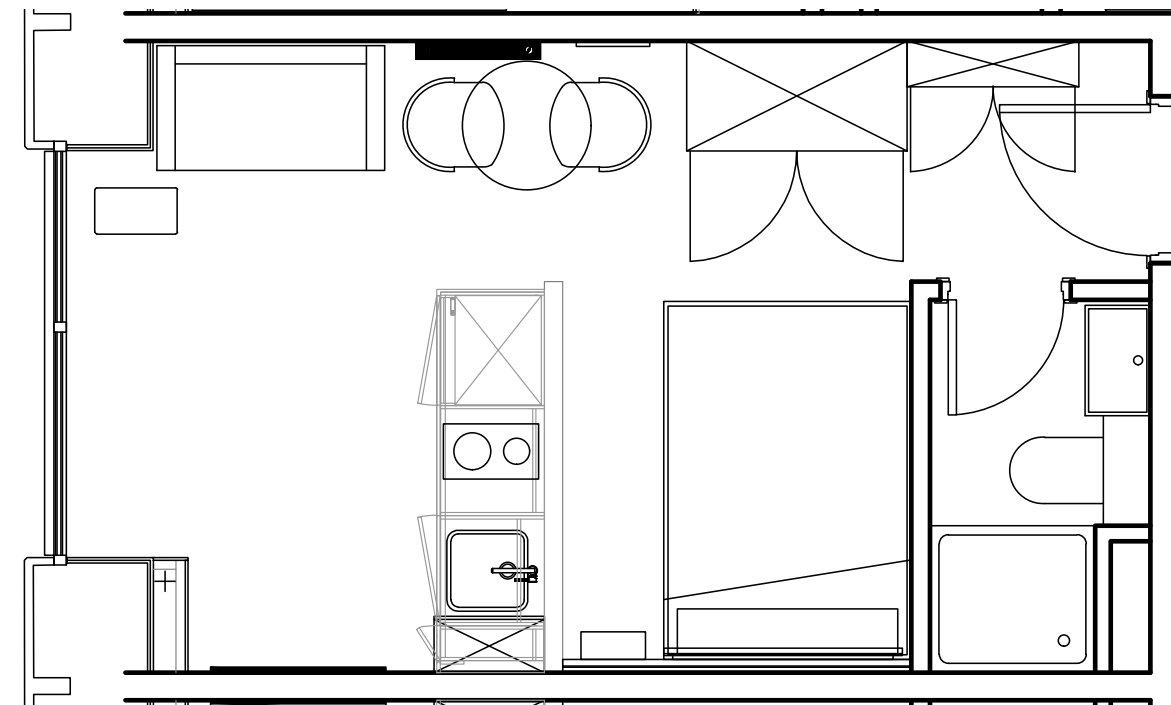

City Co-Living Newcastle

Apartment 1511

Unit type: Studio

Floor: 15th

Size: 19 m²

Disclaimer Our property images and details are for reference purposes only. The images (including computer generated images) and details of the properties (and any communal or otherwise available areas) we make available are illustrative and are representative and for guidance purposes only. Individual properties may therefore differ. All images, photographs and dimensions are not intended to be relied upon for, nor to form part of, any contract unless specifically incorporated in writing into the contract. Although we have made every effort to display and detail the properties carefully and in a way which is not misleading to you, we cannot guarantee their accuracy.