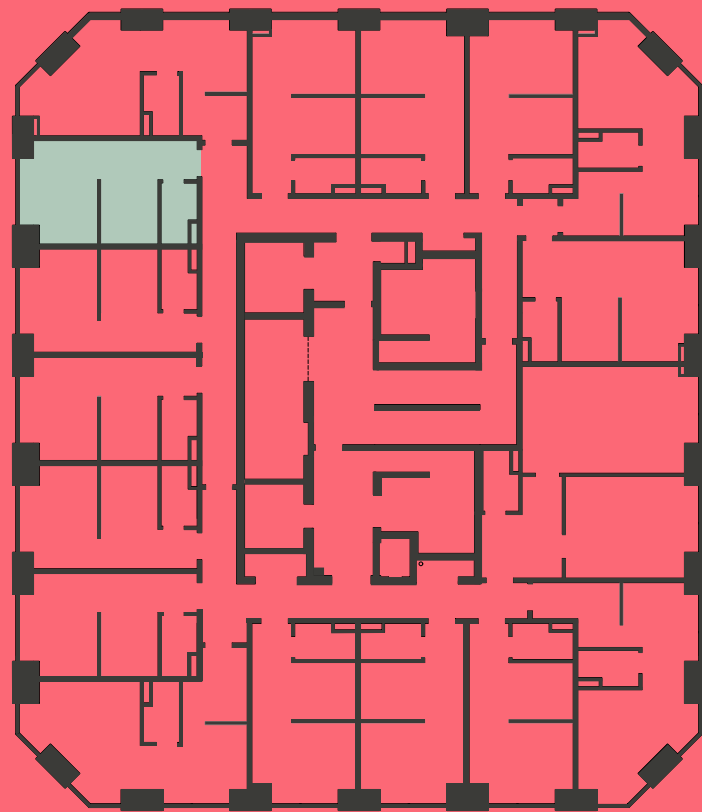

City Co-Living Newcastle

Apartment 1511

Unit type: Studio

Floor: 15th

Size: 19 m²

Disclaimer Our property images and details are for reference purposes only. The images (including computer generated images) and details of the properties (and any communal or otherwise available areas) we make available are illustrative and are representative and for guidance purposes only. Individual properties may therefore differ. All images, photographs and dimensions are not intended to be relied upon for, nor to form part of, any contract unless specifically incorporated in writing into the contract. Although we have made every effort to display and detail the properties carefully and in a way which is not misleading to you, we cannot guarantee their accuracy.