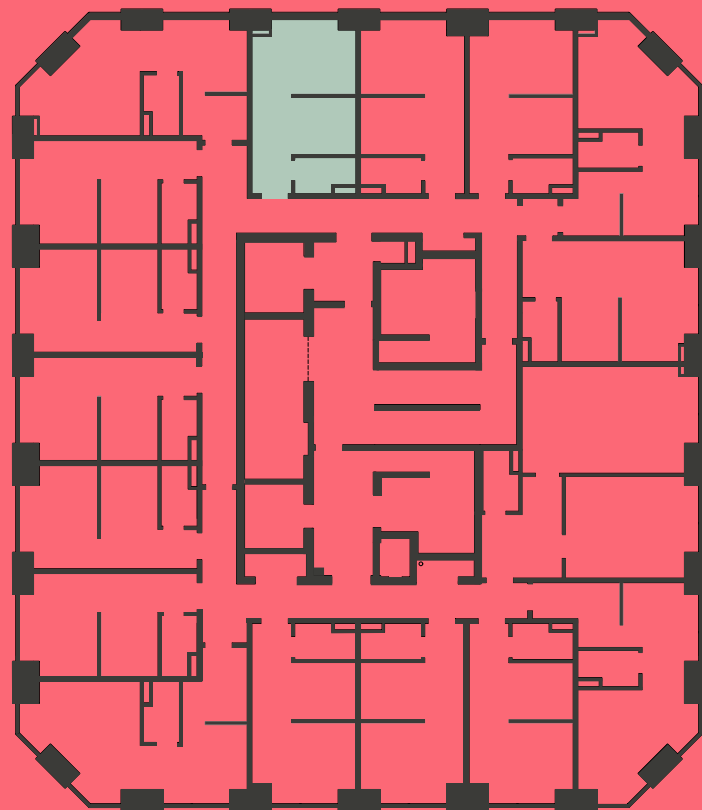

Apartment 1513

Unit type: Studio

Floor: 15th

Size: 19 m²

****Disclaimer** Our property images and details are for reference purposes only. The images (including computer generated images) and details of the properties (and any communal or otherwise available areas) we make available are illustrative and are representative and for guidance purposes only. Individual properties may therefore differ. All images, photographs and dimensions are not intended to be relied upon for, nor to form part of, any contract unless specifically incorporated in writing into the contract. Although we have made every effort to display and detail the properties carefully and in a way which is not misleading to you, we cannot guarantee their accuracy.**