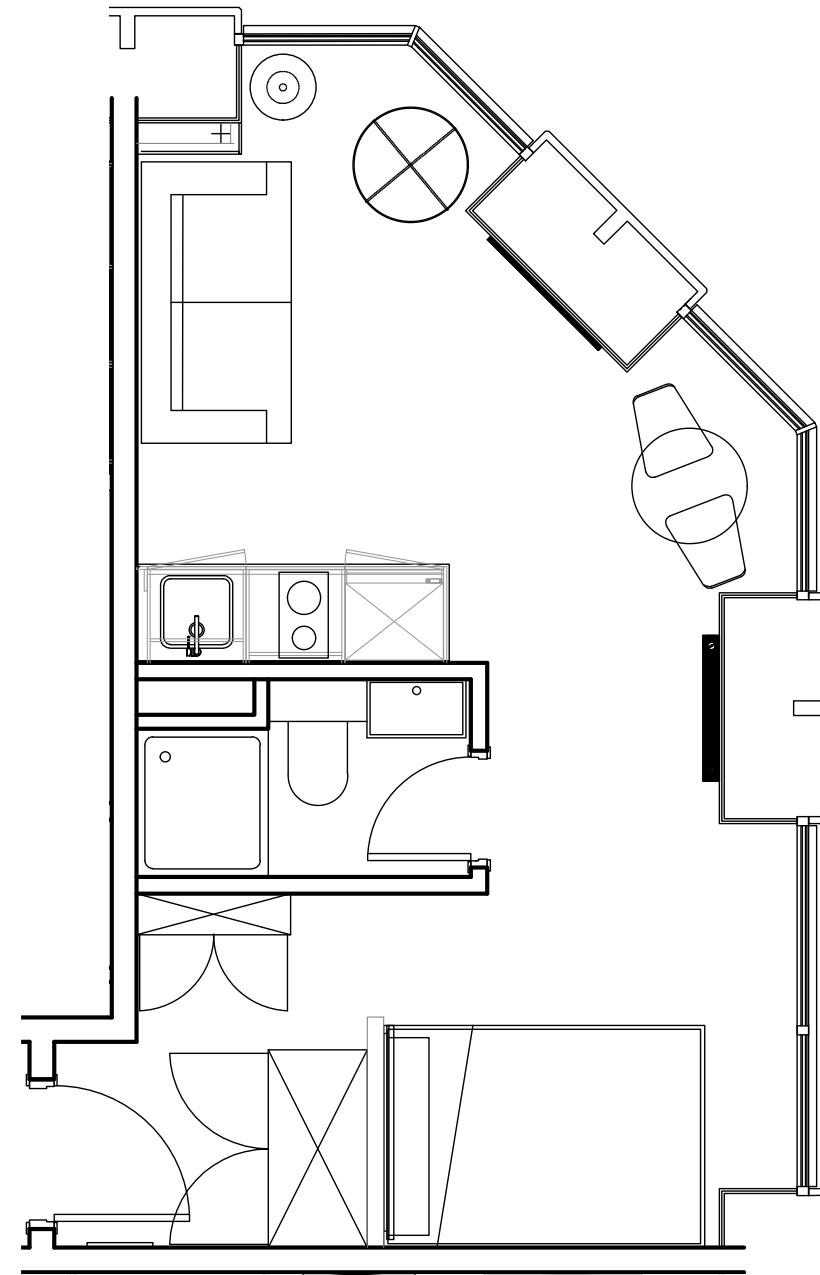

## Apartment 1516

Unit type: Studio

Floor: 15th

Size: 23 m<sup>2</sup>

\*\*Disclaimer Our property images and details are for reference purposes only. The images (including computer generated images) and details of the properties (and any communal or otherwise available areas) we make available are illustrative and are representative and for guidance purposes only. Individual properties may therefore differ. All images, photographs and dimensions are not intended to be relied upon for, nor to form part of, any contract unless specifically incorporated in writing into the contract. Although we have made every effort to display and detail the properties carefully and in a way which is not misleading to you, we cannot guarantee their accuracy.\*\*