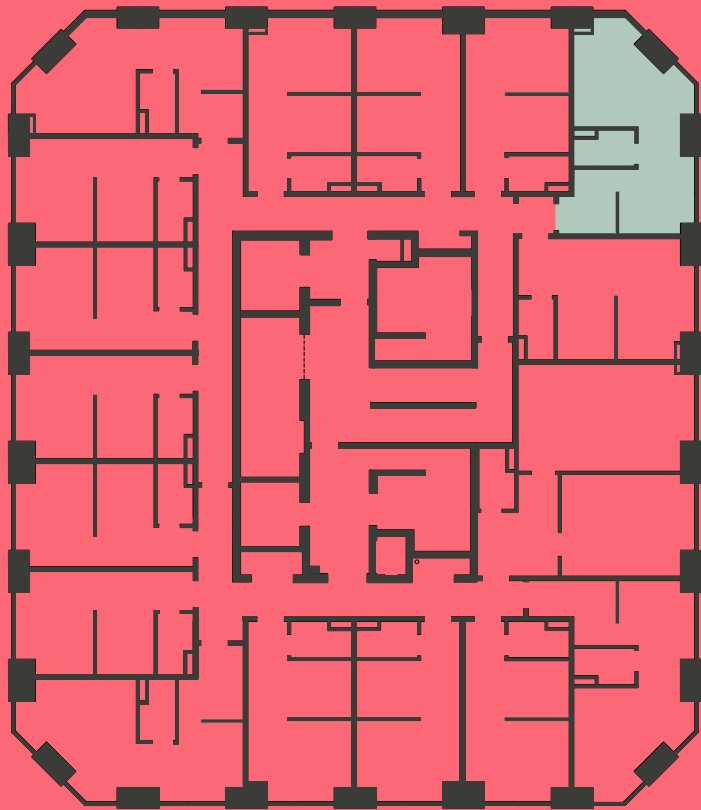

## Apartment 1516

Unit type: Studio

Floor: 15th

Size: 23 m<sup>2</sup>

\*\*Disclaimer Our property images and details are for reference purposes only. The images (including computer generated images) and details of the properties (and any communal or otherwise available areas) we make available are illustrative and are representative and for guidance purposes only. Individual properties may therefore differ. All images, photographs and dimensions are not intended to be relied upon for, nor to form part of, any contract unless specifically incorporated in writing into the contract. Although we have made every effort to display and detail the properties carefully and in a way which is not misleading to you, we cannot guarantee their accuracy.\*\*