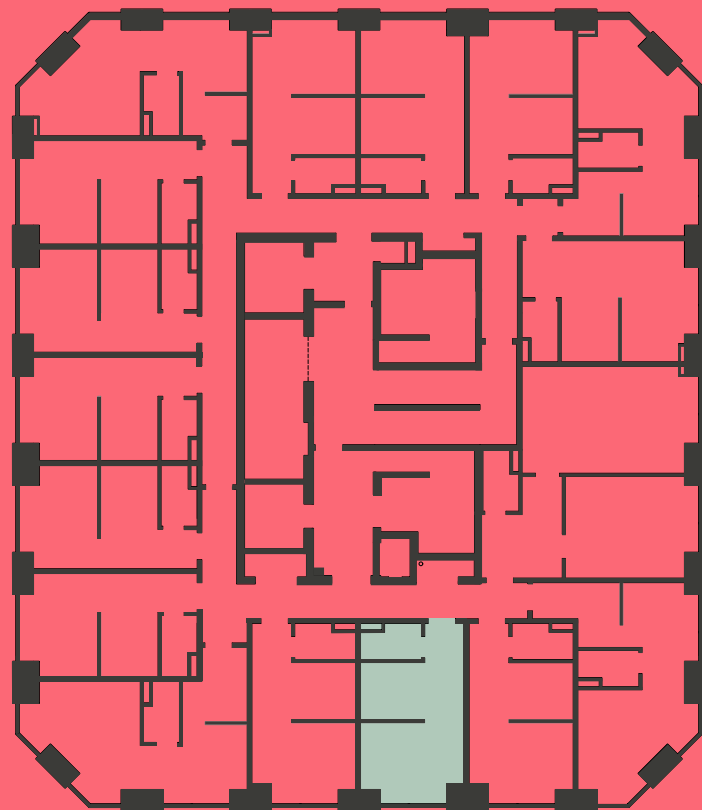

Apartment 1604

Unit type: Studio

Floor: 16th

Size: 19.5 m²

Disclaimer Our property images and details are for reference purposes only. The images (including computer generated images) and details of the properties (and any communal or otherwise available areas) we make available are illustrative and are representative and for guidance purposes only. Individual properties may therefore differ. All images, photographs and dimensions are not intended to be relied upon for, nor to form part of, any contract unless specifically incorporated in writing into the contract. Although we have made every effort to display and detail the properties carefully and in a way which is not misleading to you, we cannot guarantee their accuracy.