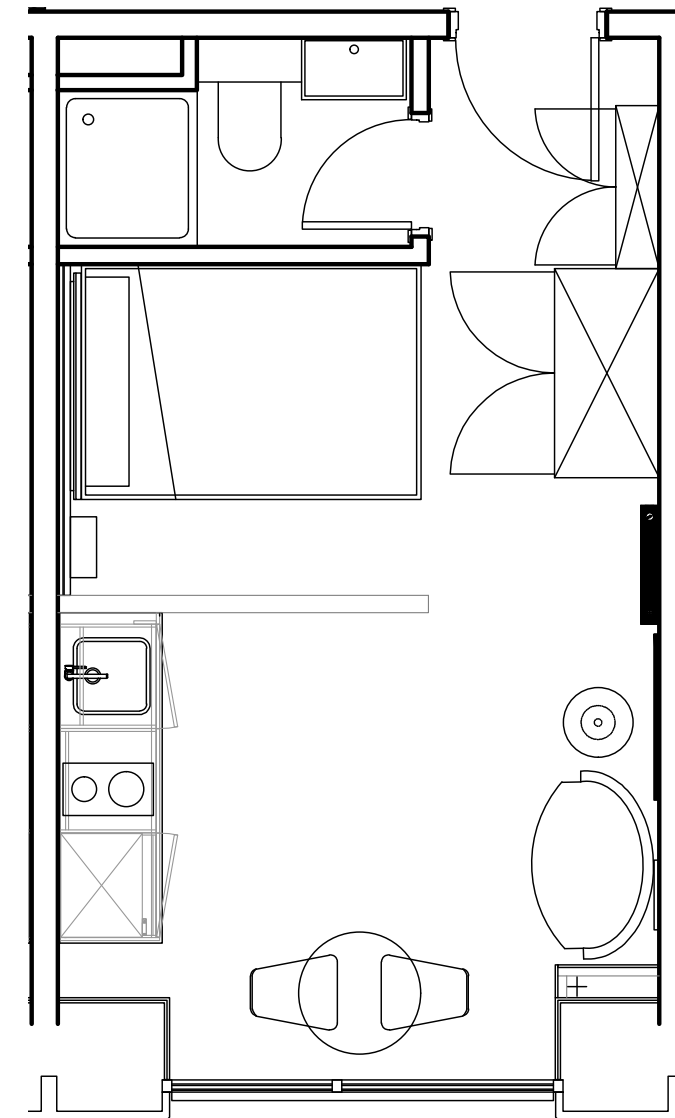

Apartment 1604

Unit type: Studio

Floor: 16th

Size: 19.5 m²

Disclaimer Our property images and details are for reference purposes only. The images (including computer generated images) and details of the properties (and any communal or otherwise available areas) we make available are illustrative and are representative and for guidance purposes only. Individual properties may therefore differ. All images, photographs and dimensions are not intended to be relied upon for, nor to form part of, any contract unless specifically incorporated in writing into the contract. Although we have made every effort to display and detail the properties carefully and in a way which is not misleading to you, we cannot guarantee their accuracy.