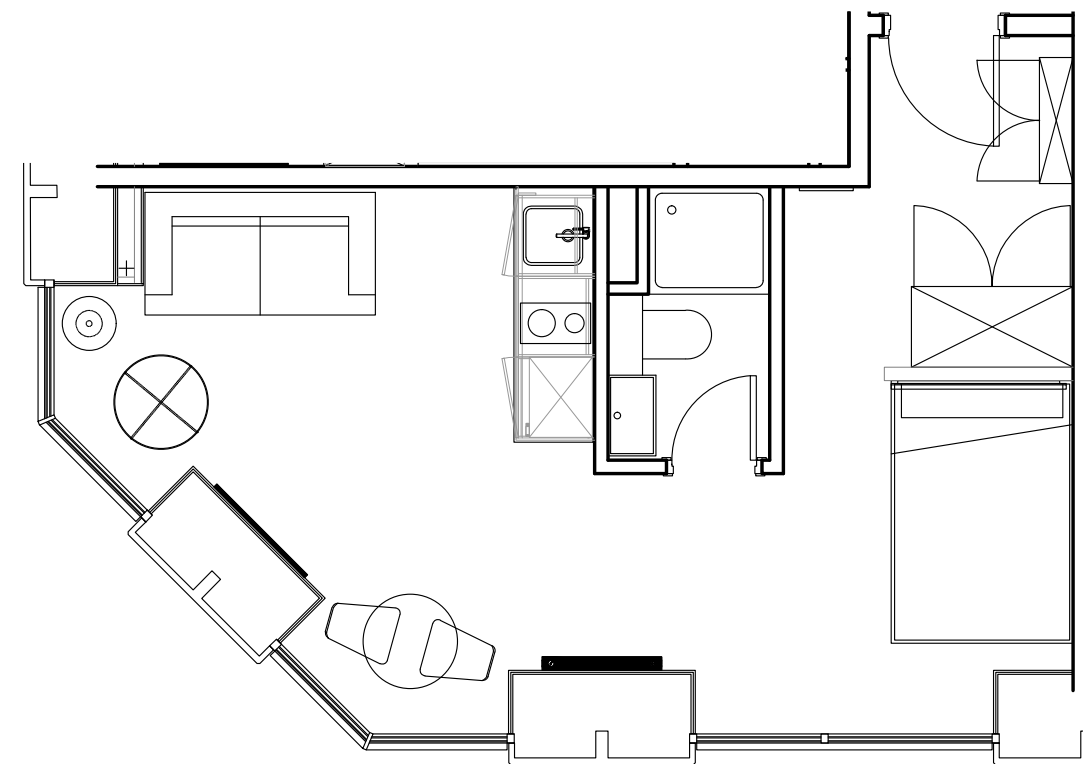

Apartment 1606

Unit type: Studio

Floor: 16th

Size: 25 m²

****Disclaimer** Our property images and details are for reference purposes only. The images (including computer generated images) and details of the properties (and any communal or otherwise available areas) we make available are illustrative and are representative and for guidance purposes only. Individual properties may therefore differ. All images, photographs and dimensions are not intended to be relied upon for, nor to form part of, any contract unless specifically incorporated in writing into the contract. Although we have made every effort to display and detail the properties carefully and in a way which is not misleading to you, we cannot guarantee their accuracy.**