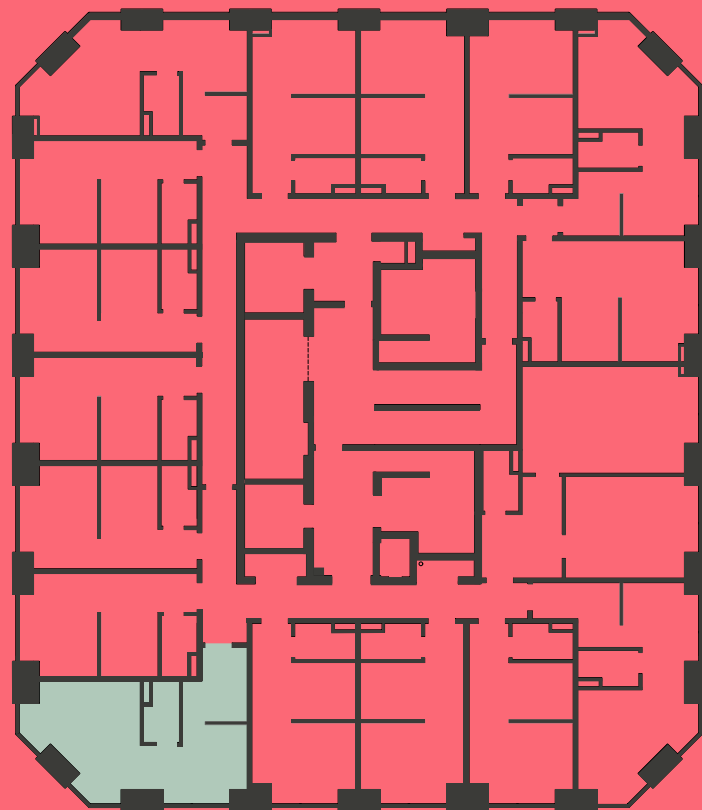

Apartment 1606

Unit type: Studio

Floor: 16th

Size: 25 m²

****Disclaimer** Our property images and details are for reference purposes only. The images (including computer generated images) and details of the properties (and any communal or otherwise available areas) we make available are illustrative and are representative and for guidance purposes only. Individual properties may therefore differ. All images, photographs and dimensions are not intended to be relied upon for, nor to form part of, any contract unless specifically incorporated in writing into the contract. Although we have made every effort to display and detail the properties carefully and in a way which is not misleading to you, we cannot guarantee their accuracy.**