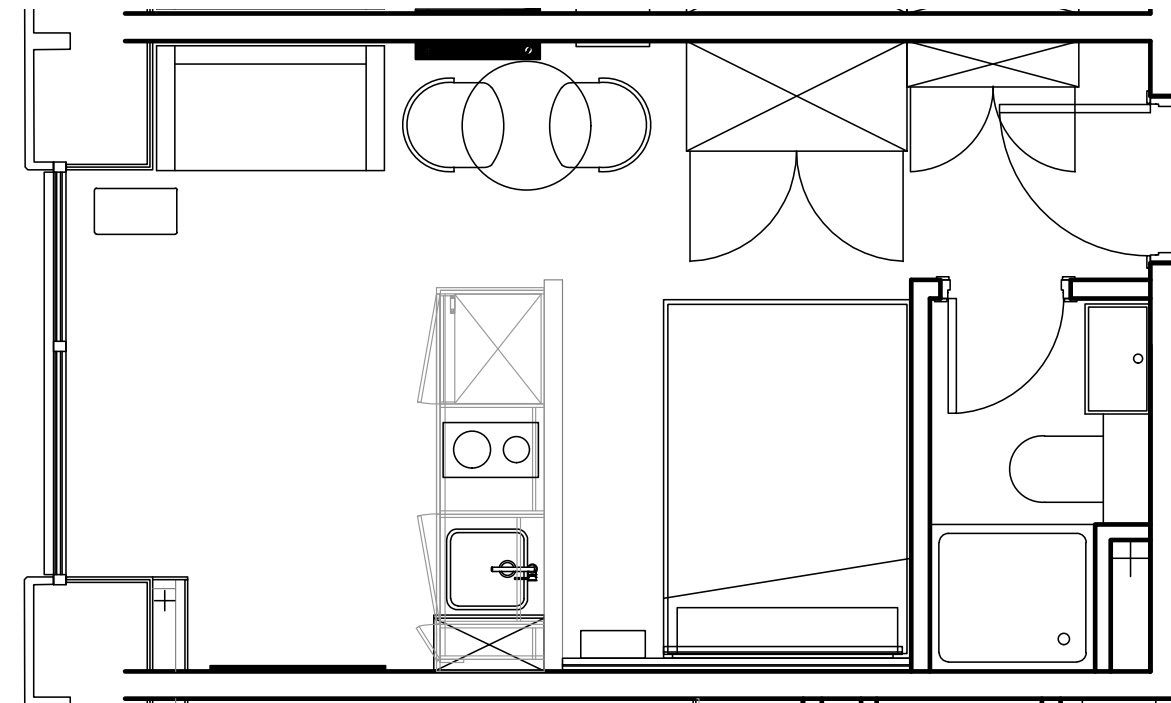

City Co-Living Newcastle

Apartment 1607

Unit type: Studio

Floor: 16th

Size: 19 m²

Disclaimer Our property images and details are for reference purposes only. The images (including computer generated images) and details of the properties (and any communal or otherwise available areas) we make available are illustrative and are representative and for guidance purposes only. Individual properties may therefore differ. All images, photographs and dimensions are not intended to be relied upon for, nor to form part of, any contract unless specifically incorporated in writing into the contract. Although we have made every effort to display and detail the properties carefully and in a way which is not misleading to you, we cannot guarantee their accuracy.