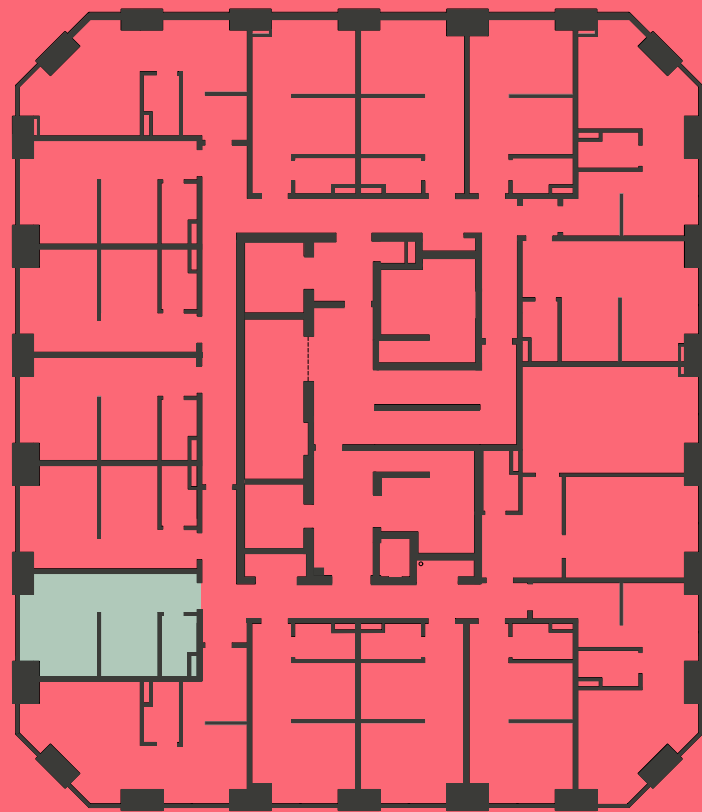

City Co-Living Newcastle

Apartment 1607

Unit type: Studio

Floor: 16th

Size: 19 m²

Disclaimer Our property images and details are for reference purposes only. The images (including computer generated images) and details of the properties (and any communal or otherwise available areas) we make available are illustrative and are representative and for guidance purposes only. Individual properties may therefore differ. All images, photographs and dimensions are not intended to be relied upon for, nor to form part of, any contract unless specifically incorporated in writing into the contract. Although we have made every effort to display and detail the properties carefully and in a way which is not misleading to you, we cannot guarantee their accuracy.