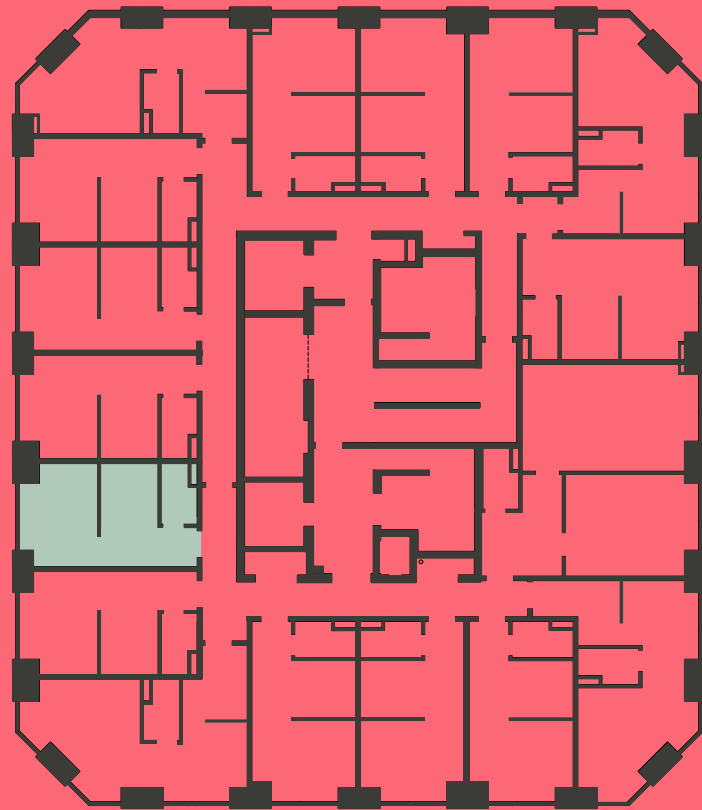

## Apartment 1608

Unit type: Studio

Floor: 16th

Size: 19 m<sup>2</sup>

\*\*Disclaimer Our property images and details are for reference purposes only. The images (including computer generated images) and details of the properties (and any communal or otherwise available areas) we make available are illustrative and are representative and for guidance purposes only. Individual properties may therefore differ. All images, photographs and dimensions are not intended to be relied upon for, nor to form part of, any contract unless specifically incorporated in writing into the contract. Although we have made every effort to display and detail the properties carefully and in a way which is not misleading to you, we cannot guarantee their accuracy.\*\*