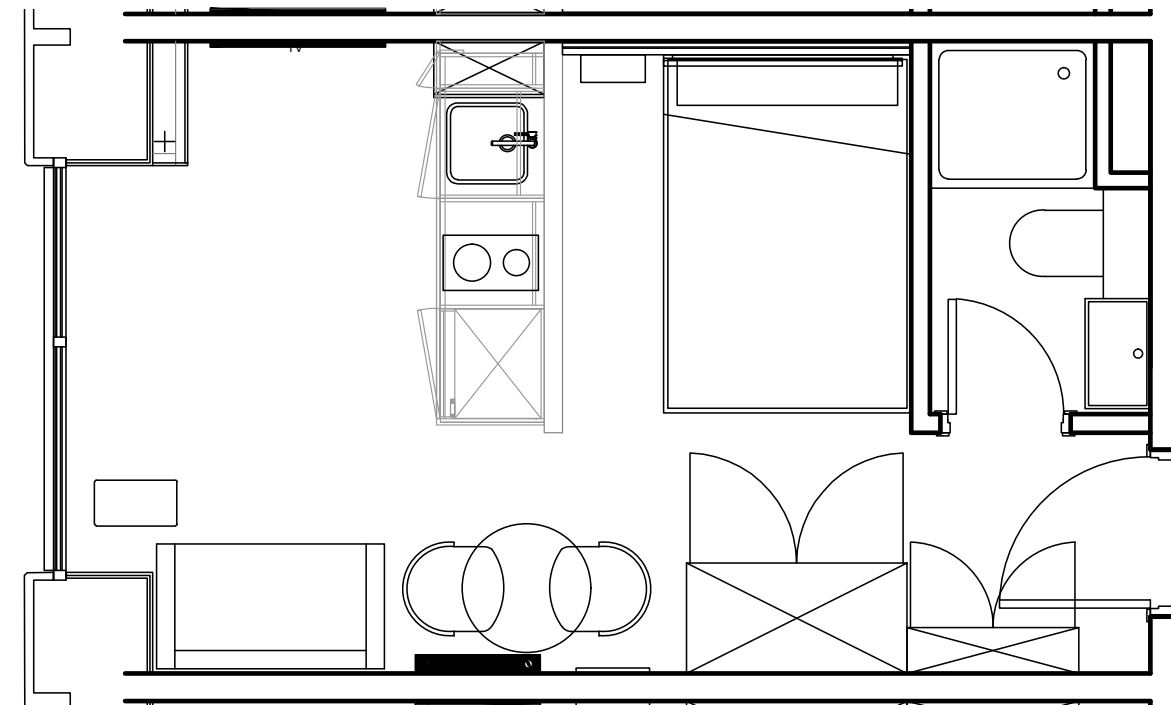

## Apartment 1608

Unit type: Studio

Floor: 16th

Size: 19 m<sup>2</sup>

\*\*Disclaimer Our property images and details are for reference purposes only. The images (including computer generated images) and details of the properties (and any communal or otherwise available areas) we make available are illustrative and are representative and for guidance purposes only. Individual properties may therefore differ. All images, photographs and dimensions are not intended to be relied upon for, nor to form part of, any contract unless specifically incorporated in writing into the contract. Although we have made every effort to display and detail the properties carefully and in a way which is not misleading to you, we cannot guarantee their accuracy.\*\*