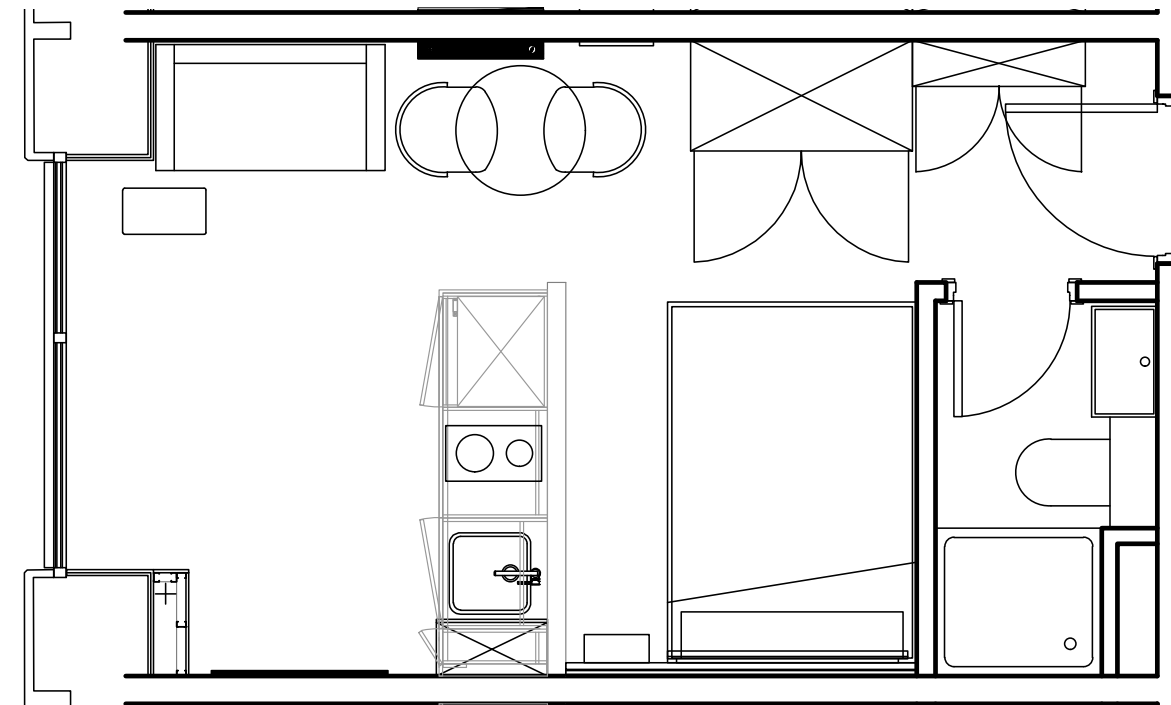

City Co-Living Newcastle

Apartment 1609

Unit type: Studio

Floor: 16th

Size: 19 m²

Disclaimer Our property images and details are for reference purposes only. The images (including computer generated images) and details of the properties (and any communal or otherwise available areas) we make available are illustrative and are representative and for guidance purposes only. Individual properties may therefore differ. All images, photographs and dimensions are not intended to be relied upon for, nor to form part of, any contract unless specifically incorporated in writing into the contract. Although we have made every effort to display and detail the properties carefully and in a way which is not misleading to you, we cannot guarantee their accuracy.