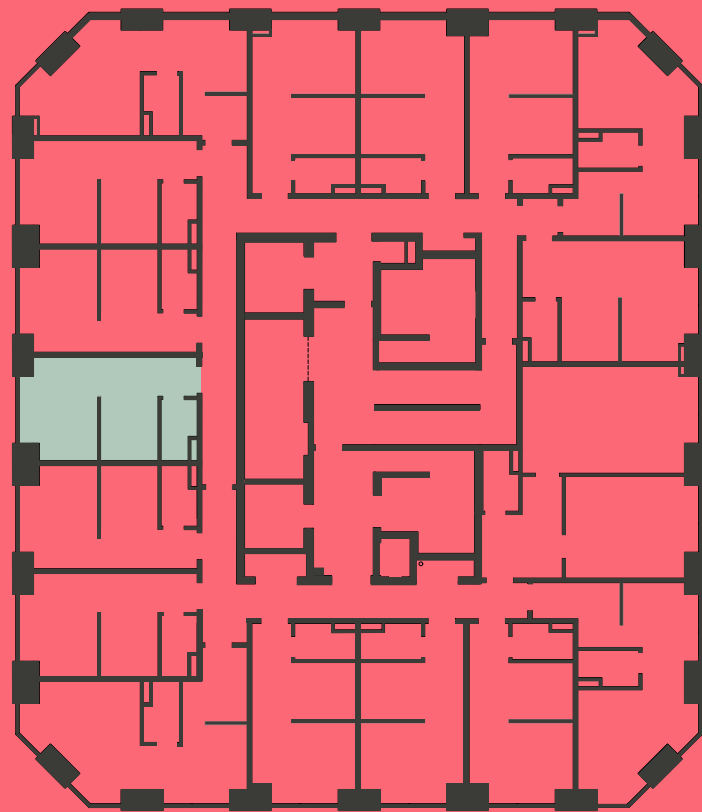

City Co-Living Newcastle

Apartment 1609

Unit type: Studio

Floor: 16th

Size: 19 m²

Disclaimer Our property images and details are for reference purposes only. The images (including computer generated images) and details of the properties (and any communal or otherwise available areas) we make available are illustrative and are representative and for guidance purposes only. Individual properties may therefore differ. All images, photographs and dimensions are not intended to be relied upon for, nor to form part of, any contract unless specifically incorporated in writing into the contract. Although we have made every effort to display and detail the properties carefully and in a way which is not misleading to you, we cannot guarantee their accuracy.