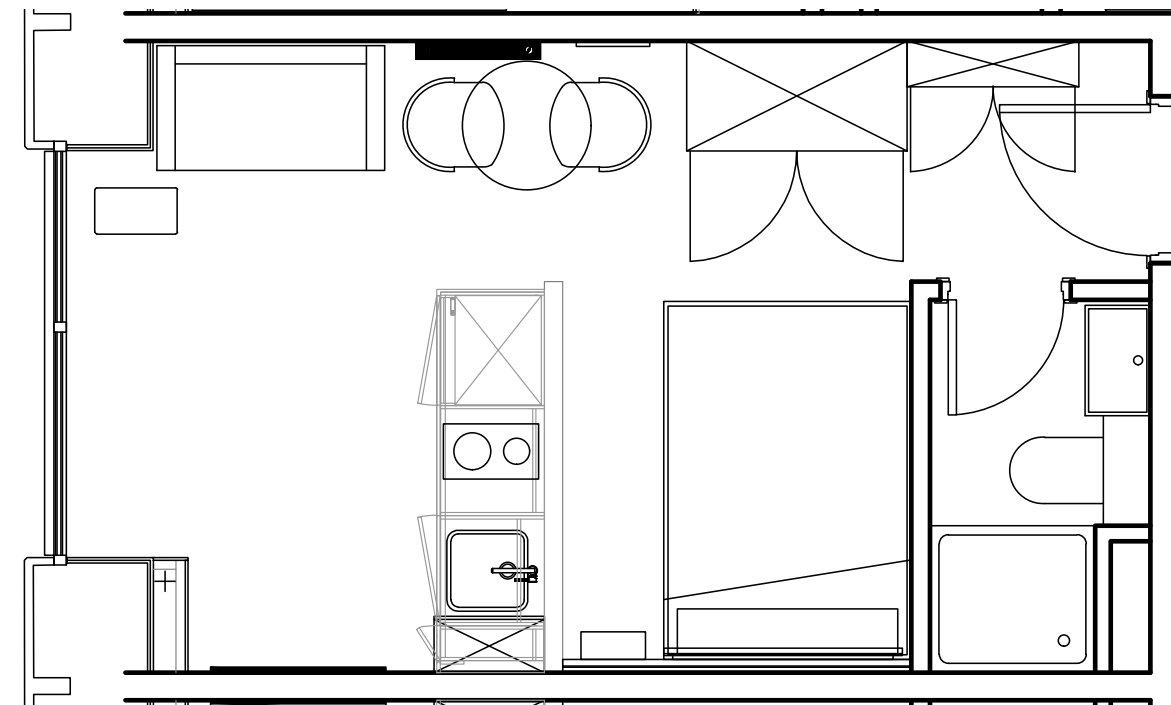

City Co-Living Newcastle

Apartment 1611

Unit type: Studio

Floor: 16th

Size: 19 m²

Disclaimer Our property images and details are for reference purposes only. The images (including computer generated images) and details of the properties (and any communal or otherwise available areas) we make available are illustrative and are representative and for guidance purposes only. Individual properties may therefore differ. All images, photographs and dimensions are not intended to be relied upon for, nor to form part of, any contract unless specifically incorporated in writing into the contract. Although we have made every effort to display and detail the properties carefully and in a way which is not misleading to you, we cannot guarantee their accuracy.