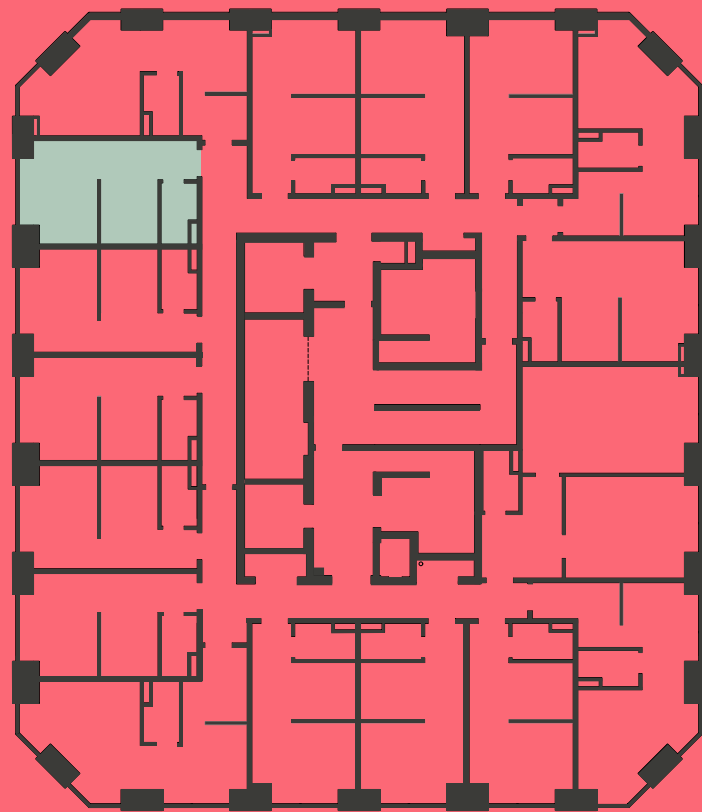

City Co-Living Newcastle

Apartment 1611

Unit type: Studio

Floor: 16th

Size: 19 m²

Disclaimer Our property images and details are for reference purposes only. The images (including computer generated images) and details of the properties (and any communal or otherwise available areas) we make available are illustrative and are representative and for guidance purposes only. Individual properties may therefore differ. All images, photographs and dimensions are not intended to be relied upon for, nor to form part of, any contract unless specifically incorporated in writing into the contract. Although we have made every effort to display and detail the properties carefully and in a way which is not misleading to you, we cannot guarantee their accuracy.