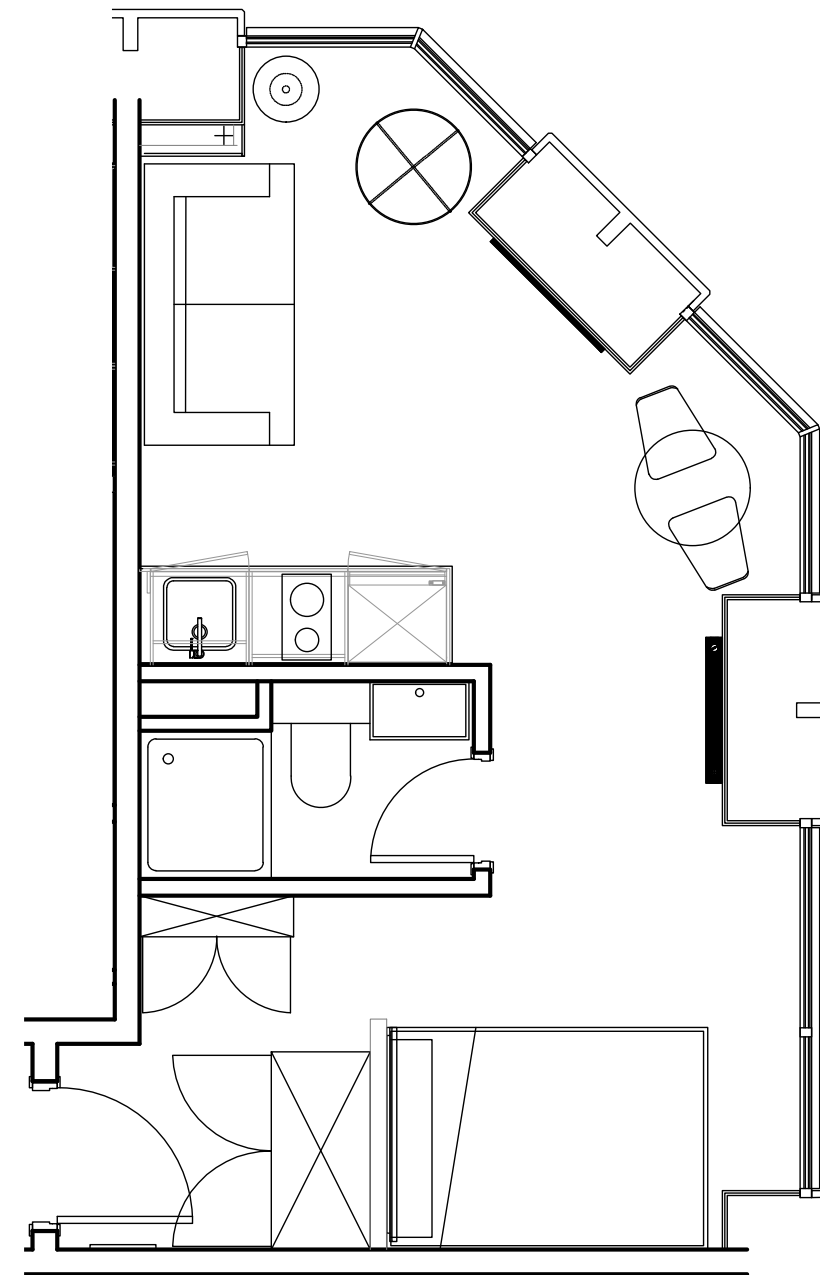

## Apartment 1616

Unit type: Studio

Floor: 16th

Size: 23 m<sup>2</sup>

\*\*Disclaimer Our property images and details are for reference purposes only. The images (including computer generated images) and details of the properties (and any communal or otherwise available areas) we make available are illustrative and are representative and for guidance purposes only. Individual properties may therefore differ. All images, photographs and dimensions are not intended to be relied upon for, nor to form part of, any contract unless specifically incorporated in writing into the contract. Although we have made every effort to display and detail the properties carefully and in a way which is not misleading to you, we cannot guarantee their accuracy.\*\*