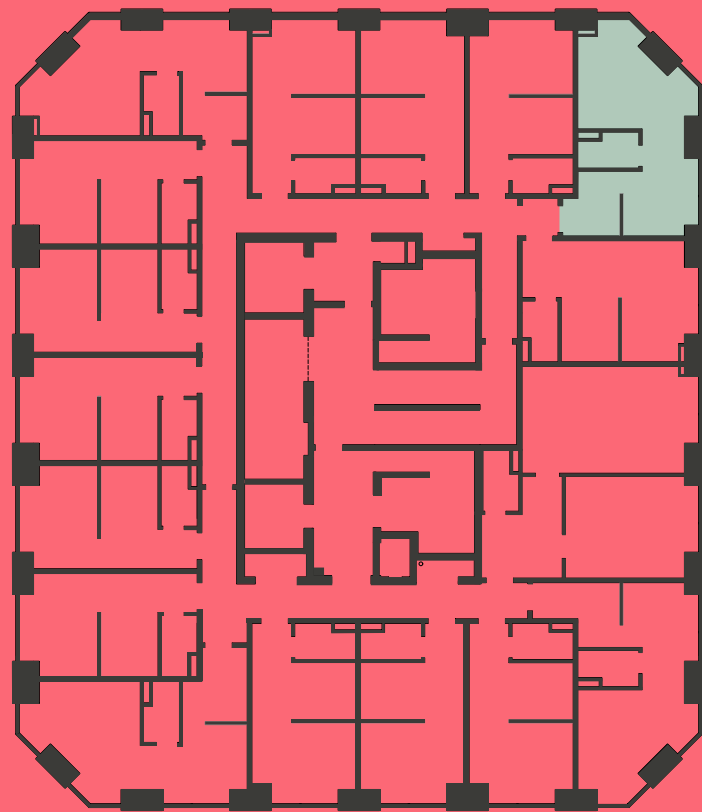

## Apartment 1616

Unit type: Studio

Floor: 16th

Size: 23 m<sup>2</sup>

\*\*Disclaimer Our property images and details are for reference purposes only. The images (including computer generated images) and details of the properties (and any communal or otherwise available areas) we make available are illustrative and are representative and for guidance purposes only. Individual properties may therefore differ. All images, photographs and dimensions are not intended to be relied upon for, nor to form part of, any contract unless specifically incorporated in writing into the contract. Although we have made every effort to display and detail the properties carefully and in a way which is not misleading to you, we cannot guarantee their accuracy.\*\*